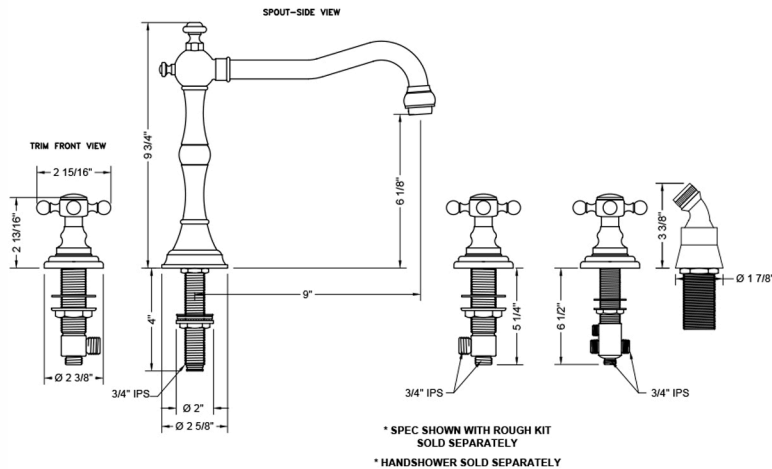

Roaring 20's Roman Tub Set with Ball Cross Handles and Angled Handshower

Model #: 9930-T678-A-TRIM-

FEATURES:

- All brass roman deck mount tub set trim
- Any handshower can be used
- Quick connect/disconnect spout
- Swivel Spout includes full flow aerator
- Includes:
 - 3060-DS hose
 - 8029 angled handshower mount
 - 8019 deck mount sleeve
- Spout Hole Size Min-Max: 1 1/4" - 1 3/8"
- Valve Hole Size Min-Max: 1 1/4" - 1 3/8"
- Both standard metal & porcelain buttons are included for handles
- Requires J-6910-DIV-RGH rough in kit

SPECIFICATION DRAWING:

AVAILABLE HANDLES: