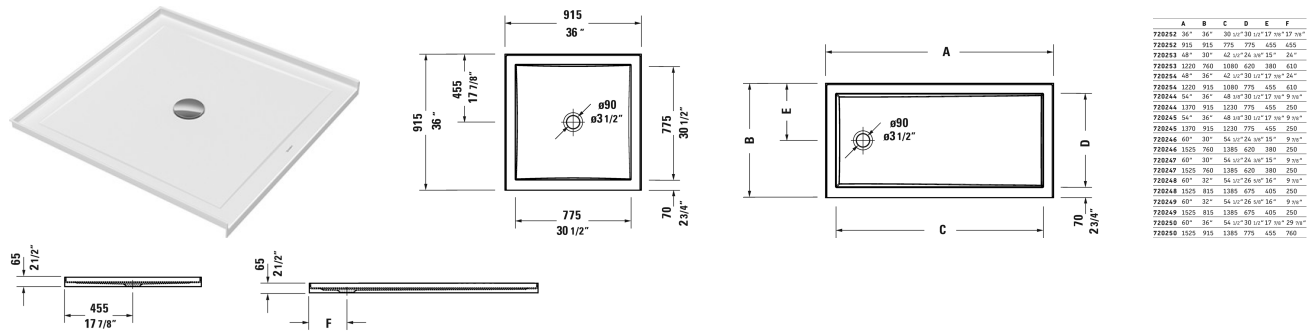

Architec Shower tray with panel # 720252000000090

< 36" Inch >

Shower tray with panel	Dimension	Weight	Order number
rectangle, with integrated panel and flange, central outlet, Sanitary acrylic, 2 1/2" Inch			
<b>Colors</b>			
00 White			
<b>Variant</b>			
Shower tray	36" x 36" Inch		720252000000090
<b>Infobox</b>			
* Complies with the following standards: CSA B45.5/IAPMO Z124, A grid drain or similar should be used in conjunction with a p-trap under the floor. A 4" grid drain is necessary for shower trays with a 3 1/2" (90 mm) outlet.			

All drawings contain the necessary measurements which are subject to standard tolerances. They are stated in inch & mm and are non-binding. Exact measurements, in particular for customized installation scenarios, can only be taken from the finished ceramic piece.