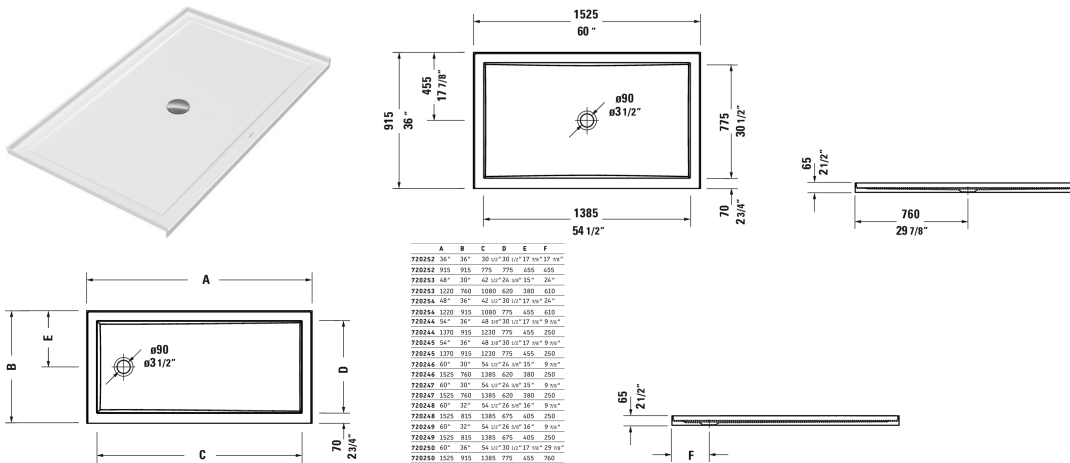

Architec Shower tray with panel # 72025000000090

| < 60" Inch > |

Shower tray with panel	Dimension	Weight	Order number
rectangle, with integrated panel and flange, central outlet, Sanitary acrylic, 2 1/2" Inch			
Colors			
00 White			
Variant			
Shower tray	60" x 36" Inch		72025000000090
Infobox			
* Complies with the following standards: CSA B45.5/IAPMO Z124, A grid drain or similar should be used in conjunction with a p-trap under the floor. A 4" grid drain is necessary for shower trays with a 3 1/2" (90 mm) outlet.			

All drawings contain the necessary measurements which are subject to standard tolerances. They are stated in inch & mm and are non-binding. Exact measurements, in particular for customized installation scenarios, can only be taken from the finished ceramic piece.