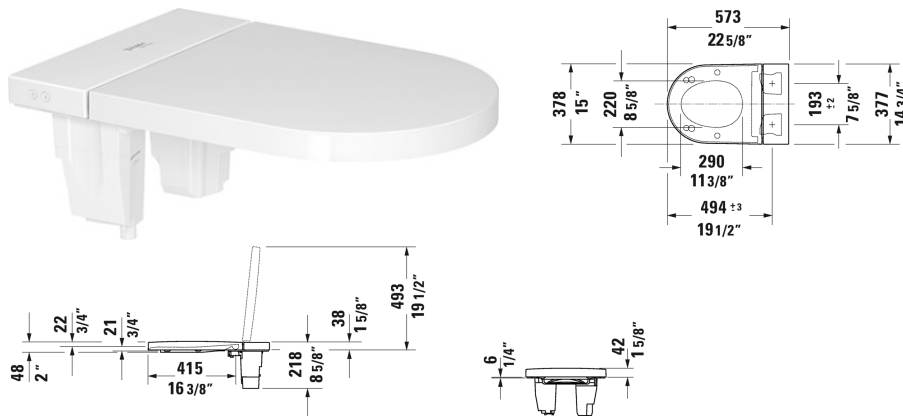

SensoWash® Starck f SensoWash® Starck f Lite shower-toilet seat # 612001011041310

| < 14 7/8" Inch > |

SensoWash® Starck f Lite shower-toilet seat	Dimension	Weight	Order number
Rear-, Lady- and Comfortwash, heated seat, Intelligent energy-saving mode, warm air dryer, individual adjustment of water-, air- and seat surface temperature as well as nozzle position and jet strength, automatic drainage in periods of prolonged disuse, descaling function, night light, remote control included, app operation, self-cleaning wand, seat/lid material thermoplastic			
Colors			
00 White			
Variant			
AC 100-120V, 50-60 Hz, with visible connections	14 7/8" x 22 5/8" Inch	15.4 lb	612001011041310
Suitable products			
Toilet wall-mounted Duravit Rimless for SensoWash® f rimless, washdown model, only in combination with SensoWash f, cUPC® listed*, 14 3/4" x 22 5/8" Inch	14 3/4" x 22 5/8" Inch		251009
One-Piece toilet Duravit Rimless® for SensoWash® f rimless, syphonic, 12" rough-in, only in combination with SensoWash f, vertical outlet, with holes for external water supply, 1.32/0.92 gpf, 14 1/8" x 29 1/2" Inch	14 1/8" x 29 1/2" Inch		218901

All drawings contain the necessary measurements which are subject to standard tolerances. They are stated in inch & mm and are non-binding. Exact measurements, in particular for customized installation scenarios, can only be taken from the finished ceramic piece.