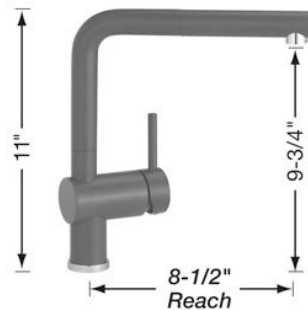

Product Features

- 2.2 GPM flow rate
- Pullout single function spray
- Classic contemporary design that makes every kitchen look professional
- Consumer value that combines durable construction and excellent functionality
- Limited Lifetime Warranty