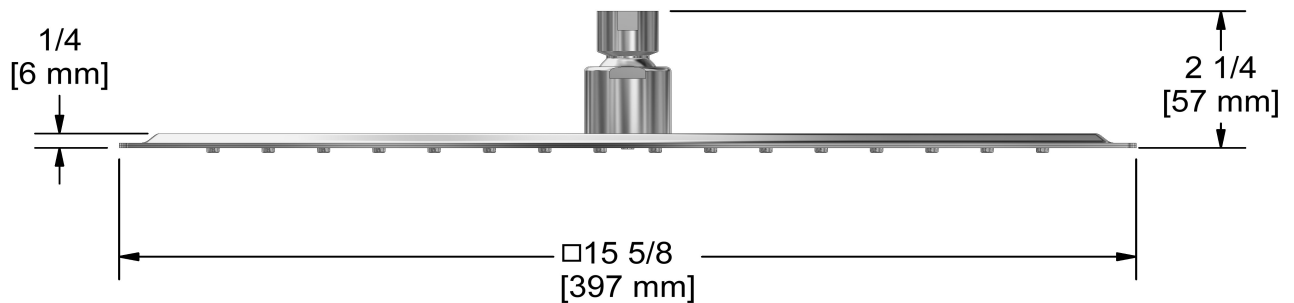

Sizes, models and finishes may differ from those presented.

Warranty

This **Riobel Inc.** product you have purchased carries a Limited Lifetime Warranty on the chrome, PVD finish, blacks and all working parts and is guaranteed from the initial purchase date against all manufacturing defects. All other finishes, including plastic components, are guaranteed for one year. All electric and/or electronic parts are covered by a 5-year limited warranty.

Customer Service

Ontario, West Canada : 888-287-5354 Quebec, Maritimes, United States : 866-473-8442

2021.02.22