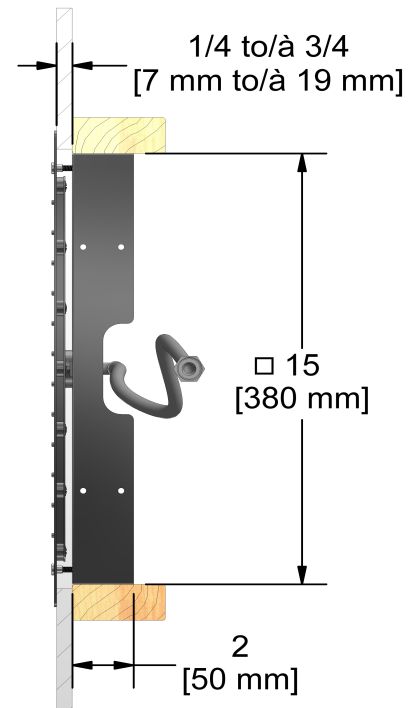

42 cm (16½") built-in shower head
485

Specifications

Descriptions

- Scale-free
- G½" inlet female
- Stainless steel

Available colors

- C : Chrome

Available flow

- 7.6 L/min, 2.0 gpm (US) 60psi

Certifications

- CSA B125.1
- ASME A112.18.1
- CMR248 Approval

cUPC®

Sizes, models and finishes may differ from those presented.

Warranty

This **Riobel Inc.** product you have purchased carries a Limited Lifetime Warranty on the chrome, PVD finish, blacks and all working parts and is guaranteed from the initial purchase date against all manufacturing defects. All other finishes, including plastic components, are guaranteed for one year. All electric and/or electronic parts are covered by a 5-year limited warranty.