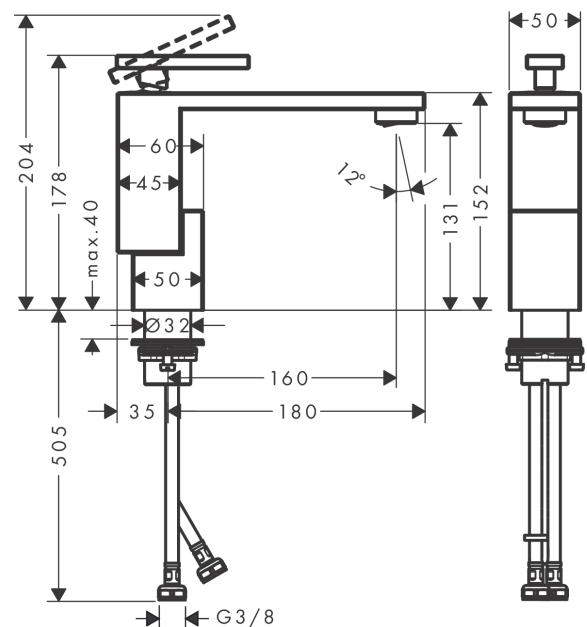

### Single lever basin mixer 130 with push-open waste set - diamond cut

Surfaces: **Polished Red Gold** Article Number: **46011300**

#### product features

- consists of: single lever basin mixer, waste set
- ComfortZone 130
- projection 160 mm
- spray type: normal spray
- maximum flow rate at 3 bar: 5 l/min
- ceramic cartridge
- temperature limitation adjustable
- suitable for continuous flow water heaters
- material waste set: metal
- connection type: G ¾ connections
- connection dimension: DN15
- push-open waste set G 1¼

#### Product image

#### Scale drawing

**AXOR Edge**  
**Single lever basin mixer 130 with push-open waste set - diamond cut**  
 Surfaces: **Polished Red Gold** Article Number: **46011300**