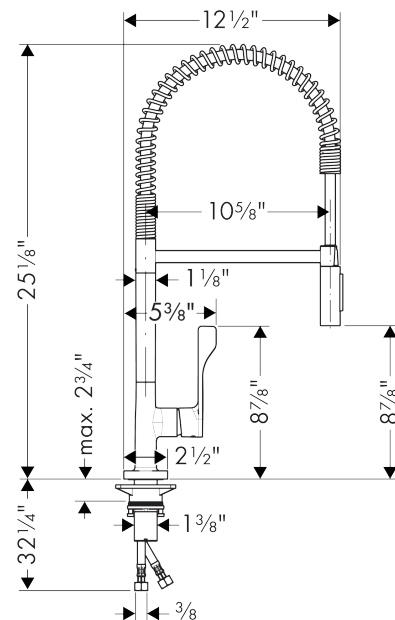

AXOR Citterio
Semi-Pro Kitchen Faucet 2-Spray, 1.5 GPM
 Finishes : **chrome** Part no. : **39841001**

Description

Features

- Swivel range 360°
- Laminar and needle spray
- Toggle spray diverter
- Flow: 1.5 GPM (5.7 L/Min)
- Ceramic cartridge
- 3/8" hoses

Item details

List Price \$ 1,167.00

Technology

Compliance

Product image

Scale drawing

AXOR Citterio
Semi-Pro Kitchen Faucet 2-Spray, 1.5 GPM
 Finishes : **chrome** Part no. : **39841001**

Exploded drawing

Year of production: >01/18

AXOR Citterio
Semi-Pro Kitchen Faucet 2-Spray, 1.5 GPM
 Finishes : **chrome** Part no. : **39841001**

Spare parts list

Year of production: >01/18

Pos.	Description	Part no.	Price	PU
1	shower hose	97475000	-	1
2	filter	97735000	-	1
3	handspray	93252001	-	1
4	non return valve	95376000	-	1
5	set of non return valves DW 15	97350000	-	1
6	aerator laminar M22x1 (15 l/min)	95909000	-	1
7	handle	39891000	-	1
8	hollow set screw M6x10 DIN 916	96029000	-	1
9	screw cover	96338000	-	1
10	flange	98603000	-	1
11	nut	96461000	-	1
12	cartridge, assy	92730000	-	1
13	seal	95008000	-	1
14	support	97523000	-	1
15	fixing set (Ø 34)	95049000	-	1
16	connection hose 35½" M8x0,75 3/8"	96316001	-	1
17	sealing washer	97825000	-	1
18	screw	97662000	-	1
19	O-ring 18x1,5	98231000	-	1
a	axialring	97558000	-	1
b	lever collar	97548000	-	1
c	service tool	95910000	-	1
d	O-Ring 8x2,5	93236000	-	1
e	O-ring 17x2,5	98387000	-	1
f	O-ring 20x2,5	92602000	-	1