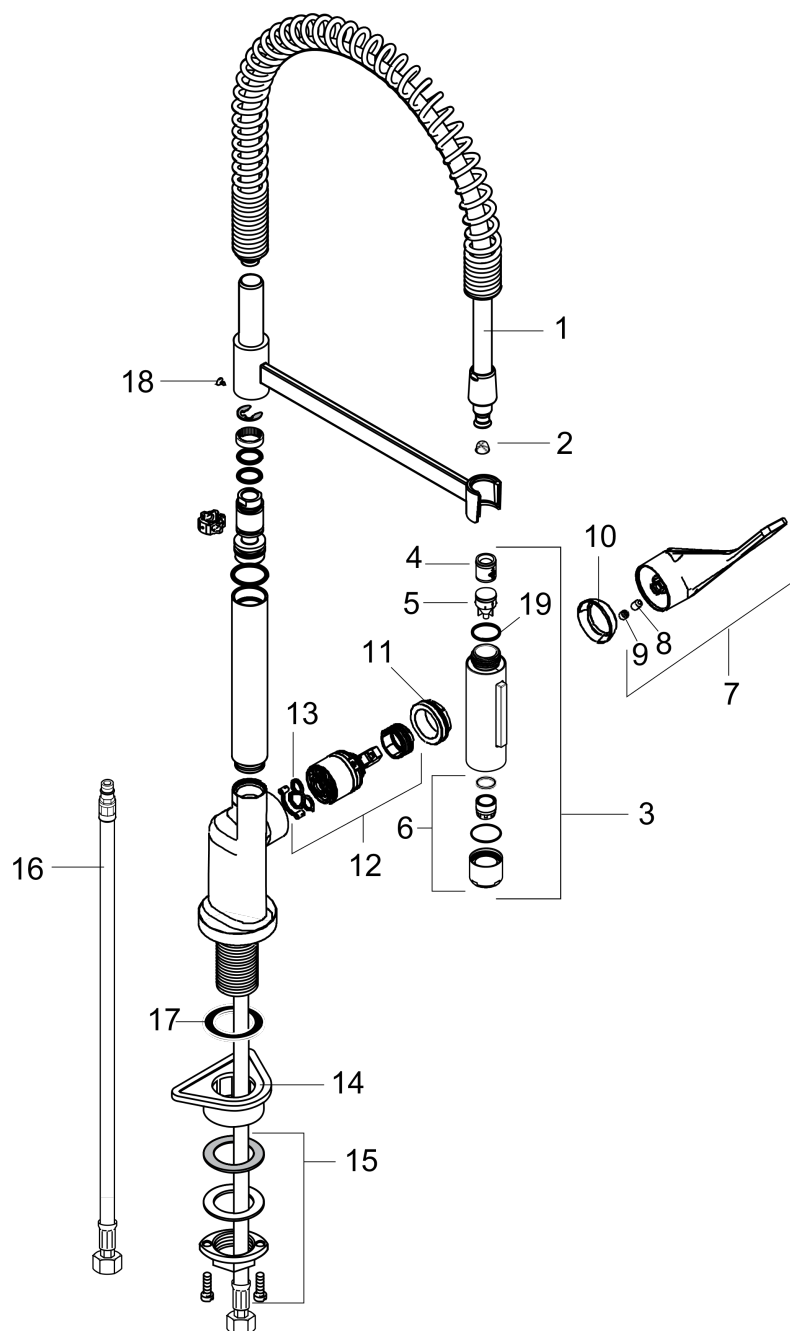

AXOR Citterio
Semi-Pro Kitchen Faucet 2-Spray, 1.5 GPM
 Finishes : **chrome** Part no. : **39841001**

Description

Features

- Swivel range 360°
- Laminar and needle spray
- Toggle spray diverter
- Flow: 1.5 GPM (5.7 L/Min)
- Ceramic cartridge
- 3/8" hoses

Item details

List Price \$ 1,167.00

Technology

Compliance

Product image

Scale drawing

AXOR Citterio
Semi-Pro Kitchen Faucet 2-Spray, 1.5 GPM
 Finishes : **chrome** Part no. : **39841001**

Exploded drawing

Year of production: >01/18

AXOR Citterio
Semi-Pro Kitchen Faucet 2-Spray, 1.5 GPM
 Finishes : **chrome** Part no. : **39841001**

Spare parts list

Year of production: >01/18

Pos.	Description	Part no.	Price	PU
1	shower hose	97475000	-	1
2	filter	97735000	-	1
3	handspray	93252001	-	1
4	non return valve	95376000	-	1
5	set of non return valves DW 15	97350000	-	1
6	aerator laminar M22x1 (15 l/min)	95909000	-	1
7	handle	39891000	-	1
8	hollow set screw M6x10 DIN 916	96029000	-	1
9	screw cover	96338000	-	1
10	flange	98603000	-	1
11	nut	96461000	-	1
12	cartridge, assy	92730000	-	1
13	seal	95008000	-	1
14	support	97523000	-	1
15	fixing set (Ø 34)	95049000	-	1
16	connection hose 35½" M8x0,75 3/8"	96316001	-	1
17	sealing washer	97825000	-	1
18	screw	97662000	-	1
19	O-ring 18x1,5	98231000	-	1
a	axialring	97558000	-	1
b	lever collar	97548000	-	1
c	service tool	95910000	-	1
d	O-Ring 8x2,5	93236000	-	1
e	O-ring 17x2,5	98387000	-	1
f	O-ring 20x2,5	92602000	-	1