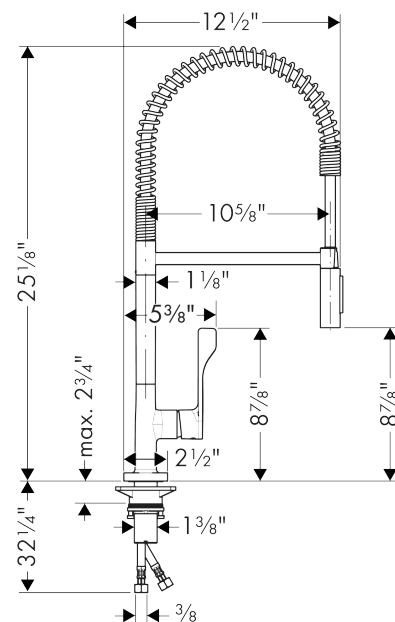

AXOR Citterio
Semi-Pro Kitchen Faucet 2-Spray, 1.75 GPM
 Finishes : **chrome** Part no. : **39840001**

Description

Features

- Swivel range 360°
- Laminar and needle spray
- Toggle spray diverter
- Flow: 1.75 GPM (6.6 L/Min)
- Ceramic cartridge
- 3/8" connections

Item details

List Price \$ 1,167.00

Technology

Compliance

Product image

Scale drawing

AXOR Citterio
Semi-Pro Kitchen Faucet 2-Spray, 1.75 GPM
 Finishes : **chrome** Part no. : **39840001**

Exploded drawing

Year of production: >11/15

AXOR Citterio
Semi-Pro Kitchen Faucet 2-Spray, 1.75 GPM
 Finishes : **chrome** Part no. : **39840001**

Spare parts list

Year of production: >11/15

Pos.	Description	Part no.	Price	PU
1	shower hose	97475000	-	1
2	filter	97735000	-	1
3	handspray	95908000	-	1
4	non return valve	93218000	-	1
5	set of non return valves DW 15	97350000	-	1
6	aerator laminar M22x1 (15 l/min)	95909000	-	1
7	handle	39891000	-	1
8	hollow set screw M6x10 DIN 916	96029000	-	1
9	screw cover	96338000	-	1
10	flange	98603000	-	1
11	nut	96461000	-	1
12	cartridge, assy	92730000	-	1
13	seal	95008000	-	1
14	support	97523000	-	1
15	fixing set (Ø 34)	95049000	-	1
16	connection hose 35½" M8x0,75 3/8"	96316001	-	1
17	sealing washer	97825000	-	1
18	screw	97662000	-	1