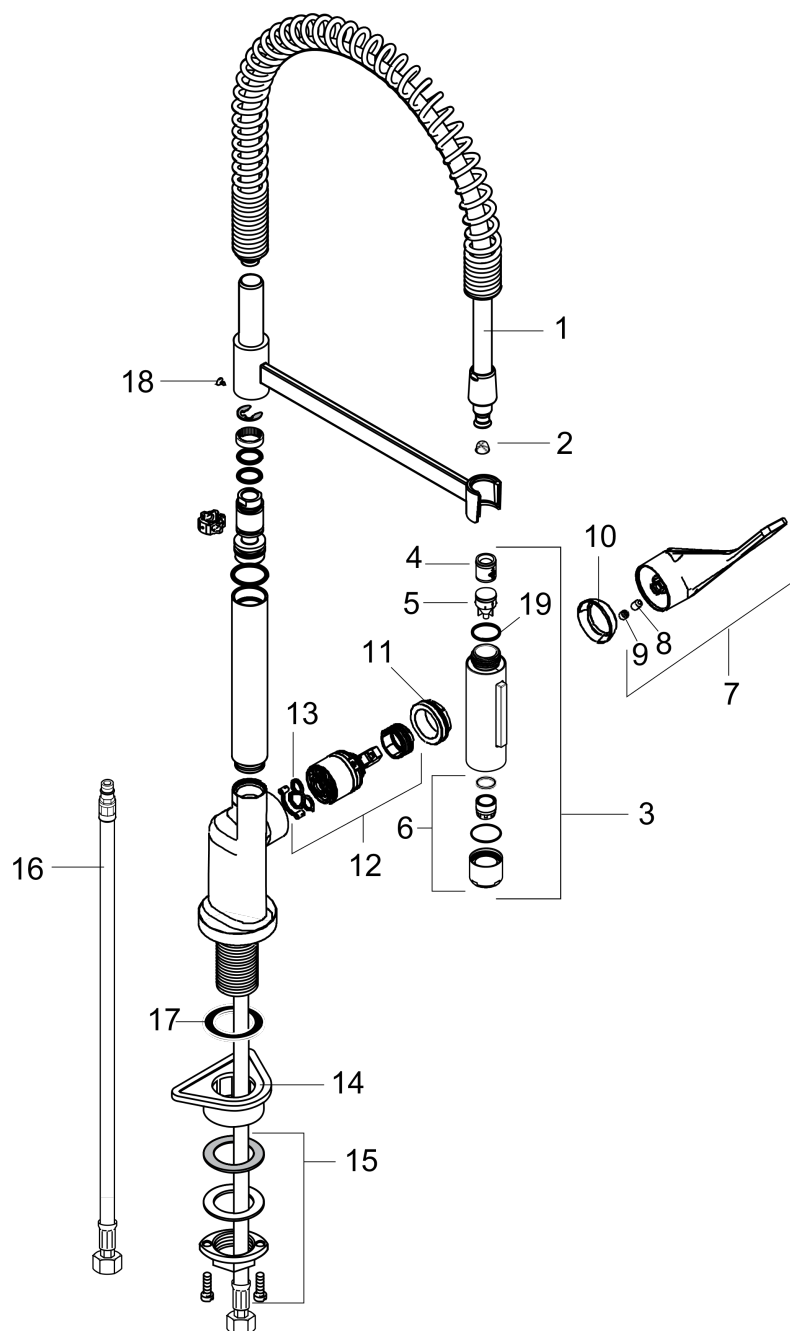

AXOR Citterio
Semi-Pro Kitchen Faucet 2-Spray, 1.75 GPM
 Finishes : **chrome** Part no. : **39840001**

Description

Features

- Swivel range 360°
- Laminar and needle spray
- Toggle spray diverter
- Flow: 1.75 GPM (6.6 L/Min)
- Ceramic cartridge
- 3/8" connections

Item details

List Price \$ 1,167.00

Technology

Compliance

Product image

Scale drawing

AXOR Citterio
Semi-Pro Kitchen Faucet 2-Spray, 1.75 GPM
 Finishes : **chrome** Part no. : **39840001**

Exploded drawing

Year of production: >11/15

AXOR Citterio
Semi-Pro Kitchen Faucet 2-Spray, 1.75 GPM
 Finishes : **chrome** Part no. : **39840001**

Spare parts list

Year of production: >11/15

Pos.	Description	Part no.	Price	PU
1	shower hose	97475000	-	1
2	filter	97735000	-	1
3	handspray	95908000	-	1
4	non return valve	93218000	-	1
5	set of non return valves DW 15	97350000	-	1
6	aerator laminar M22x1 (15 l/min)	95909000	-	1
7	handle	39891000	-	1
8	hollow set screw M6x10 DIN 916	96029000	-	1
9	screw cover	96338000	-	1
10	flange	98603000	-	1
11	nut	96461000	-	1
12	cartridge, assy	92730000	-	1
13	seal	95008000	-	1
14	support	97523000	-	1
15	fixing set (Ø 34)	95049000	-	1
16	connection hose 35½" M8x0,75 3/8"	96316001	-	1
17	sealing washer	97825000	-	1
18	screw	97662000	-	1