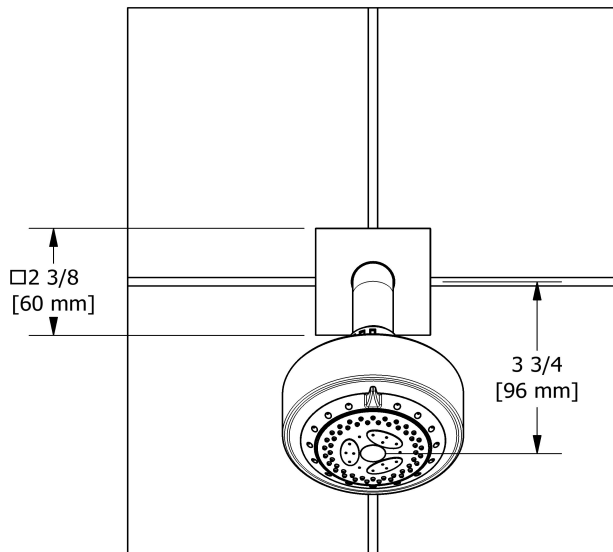

Eco 3-jet shower head with arm
346

Specifications

Descriptions

- 3 jets: tropical breeze, luxurious, massage
- Scale-free
- Shower arm with square flange
- Swivel

Available colors

- C : Chrome
- BN : Brushed Nickel (PVD)
- PN : Polished Nickel (PVD)

Available flows

- 7 L/min, 1.85 gpm (US) 60psi
- 6.7 L/min, 1.8 gpm (US) 60psi (**346-WS**) *

EPA certification applicable to the indicated model only

Certifications

- CSA B125.1
- ASME A112.18.1

Sizes, models and finishes may differ from those presented.