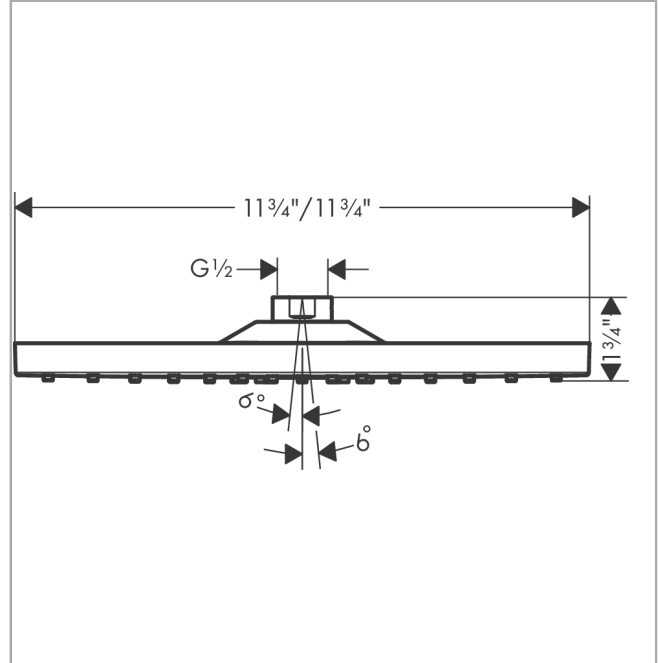

Raindance E
Showerhead 300 1-Jet, 1.8 GPM
 Finishes : **chrome** Part no. : **26240001**

Description

Features

- shower head size: 300 x 300 mm
- Spray modes: Rain
- Fully-finished matching spray face
- Flow: 1.8 GPM (6.8 L/Min)
- Spray face removable for cleaning

Item details

List Price \$ 638.00

Technology

Compliance

Product image

Scale drawing

Raindance E
Showerhead 300 1-Jet, 1.8 GPM
Finishes : **chrome** Part no. : **26240001**

Exploded drawing