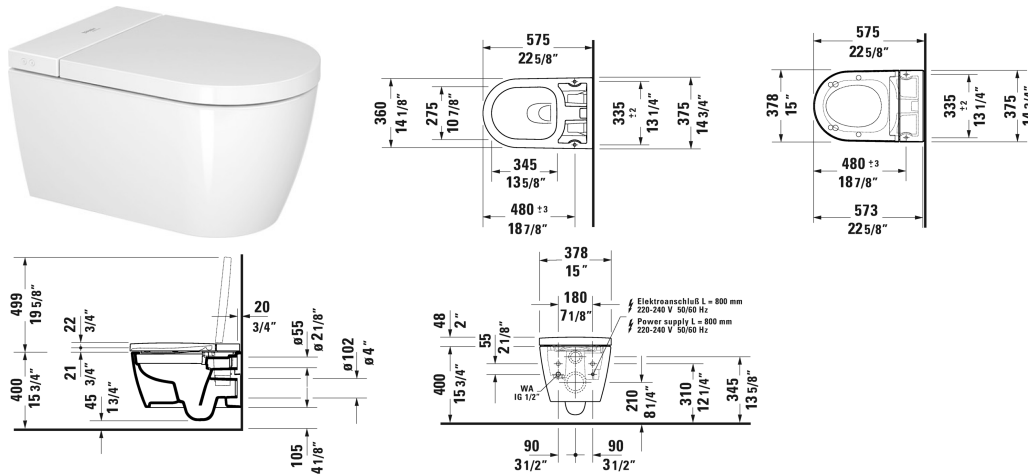

ME by Starck Toilet wall-mounted Duravit Rimless for SensoWash® f # 251009..92

< 14 3/4" Inch >

Toilet wall-mounted Duravit Rimless for SensoWash® f	Dimension	Weight	Order number
rimless, washdown model, only in combination with SensoWash f, cUPC® listed*			
Colors			
Variant			
1.28/0.8 gpf	14 3/4" x 22 5/8" Inch	55.1 lb	251009..92
Infobox			
Choose suitable pre-installation kit or connecting set depending on in-wall carrier selection, Wall-mounted toilet is ADA compliant, when installed with a seat height of 17" - 19" from the finished floor, If 2x6" carrier is used, # 005072 is mandatory for SensoWash® installation during rough-in stage, Not available with WonderGliss, In-wall tank & carrier and actuator plate required for installation / Refer to page XXX			
Hardware for wall-mounted bidet and wall-mounted toilet	Ø 1/2" x 7 1/8" Inch	0.4 lb	006500
Noise reduction gasket for wall-mounted toilet		0.7 lb	005064
Pre-installation set in combination with SensoWash, for in-wall carrier with horizontal support without shower toilet pre-installation/conduit pipe			005072
Connecting set in combination with SensoWash Starck f			100731
Suitable products			

All drawings contain the necessary measurements which are subject to standard tolerances. They are stated in inch & mm and are non-binding. Exact measurements, in particular for customized installation scenarios, can only be taken from the finished ceramic piece.