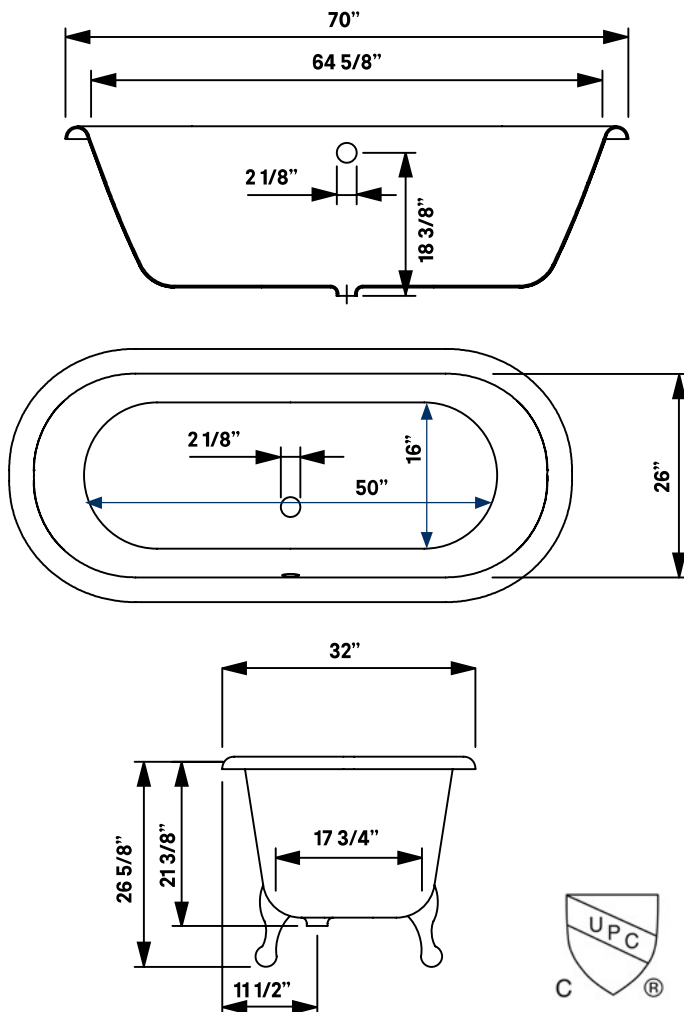

Regal Cast Iron Bath

#2175 | 70"L x 32"W x 26"H
302 lbs, 63 gallons

Cheviot Products' cast iron bathtubs are hand-made in Europe with the finest materials. Fired with a thick coating of AA grade titanium-based enamel for unparalleled hardness and non-porosity, the extremely durable surface is easy to clean and resistant to stains, bacteria and other microbes. Cast iron also keeps your bath warm for the longest possible time.

Rim Configuration
Continuous Rolled Rim

Colours
White, Custom Colour Exterior

Feet
Brass Plated, Brushed Nickel,
Chrome Plated, Polished Nickel,
White Coated, Antique Bronze

Note
Rough-in dimensions may vary +/-
1/2" and are subject to change.
No responsibility is assumed by
Cheviot Products Inc.
One Year Limited
Warranty against
manufacturer's defects.

Related Products

#5115LEV Tub Filler
with Hand Shower

#5100 Tub Filler
with Hand Shower

#3970 Heavy Duty
Water Supply Lines

#2222 Waste &
Overflow