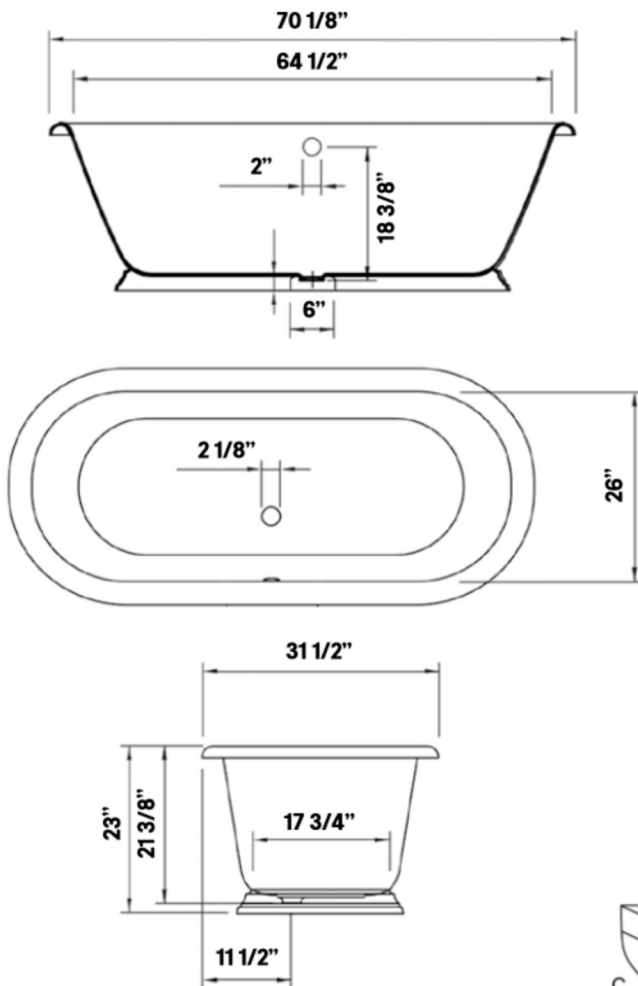

## Sandringham Cast Iron Bath

#2163 | 70 1/8" L x 31 1/2" W x 23" H  
401 lbs, 63 Gallons

Cheviot Products' cast iron bathtubs are handmade in Europe with the finest materials. Fired with a thick coating of AA grade titanium-based enamel for unparalleled hardness and non-porosity, the extremely durable surface is easy to clean and resistant to stains, bacteria and other microbes. Cast iron also keeps your bath warm for the longest possible time.

**Rim Configuration**  
Continuous Rolled Rim

**Colours**  
White Interior & Exterior  
White Interior & Custom  
Colour Exterior

**Note**  
Rough-in dimensions may vary +/- 1/2" and are subject to change. No responsibility is assumed by Cheviot Products Inc. One Year Limited Warranty against manufacturer's defects.

**!** Please note that this product uses a low profile pedestal with reduced clearance below the drain. Horizontal waste tube will be approximately 3/4" below finished floor level. Floor must be channeled to accommodate drain.