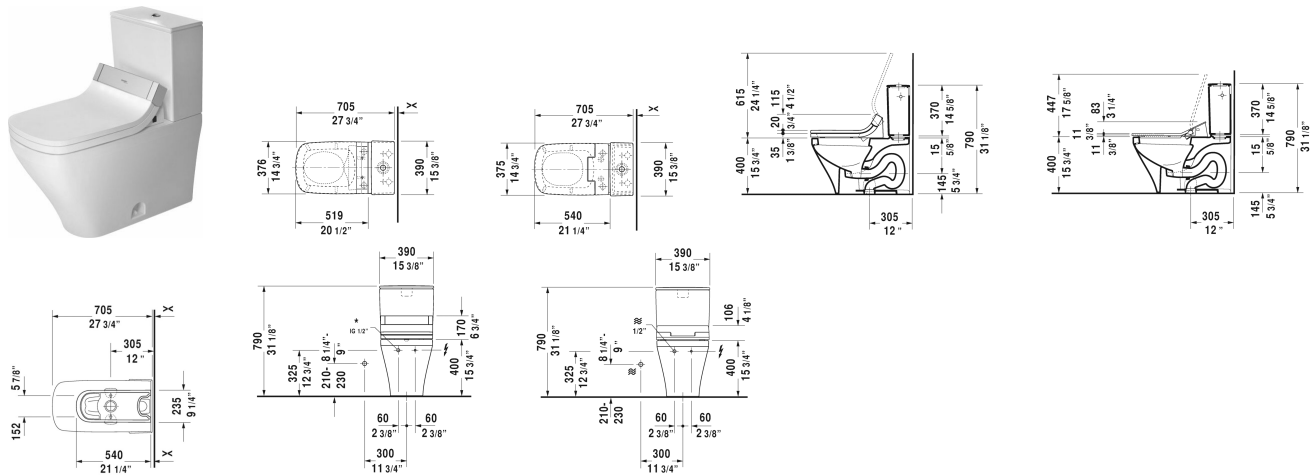

DuraStyle Two-piece toilet for SensoWash® # 216051..00 / 216051..85 / 216051..00 / 216051..85

< 14 1/8" Inch >

| Two-piece toilet for SensoWash® | Dimension | Weight | Order number |
|--|------------------------|--------|--------------|
| (without tank), syphonic, only in combination with SensoWash, 12" rough-in, connecting elements for SensoWash with concealed connections included, vertical outlet, cUPC® listed* | | | |
| Colors | | | |
| 00 White 20 HygieneGlaze (an antibacterial ceramic glaze that provides almost indefinite effectiveness) | | | |
| Variant | | | |
| ♣ 1.32/0.92 gpf, ADA height | 14 1/8" x 27 1/2" Inch | 92 lb | 216051..00 |
| ♣ 1.28 gpf | 14 1/8" x 27 1/2" Inch | 92 lb | 216051..85 |
| ♣ 1.32/0.92 gpf, ADA height | 14 1/8" x 27 1/2" Inch | 92 lb | 216051..00 |
| ♣ 1.28 gpf | 14 1/8" x 27 1/2" Inch | 92 lb | 216051..85 |
| Sanitary ceramics with the special WonderGliss surface finish will remain clean and attractive-looking for a long time to come. When ordering WonderGliss please add a "1" as eleventh digit to the model number. | | | |
| Accessory for ceramics | | | |
| Tank for bottom left supply, cUPC® listed* | 15 3/8" x 6 3/4" Inch | 30 lb | 093520 |
| Mounting set for One-Piece and Two-Piece toilets, outlet 3/8" - male thread, wall connection 1/2" - female thread, 1/2", North American version | 17 3/4" Inch | 1.1 lb | 001417 |
| Suitable products | | | |