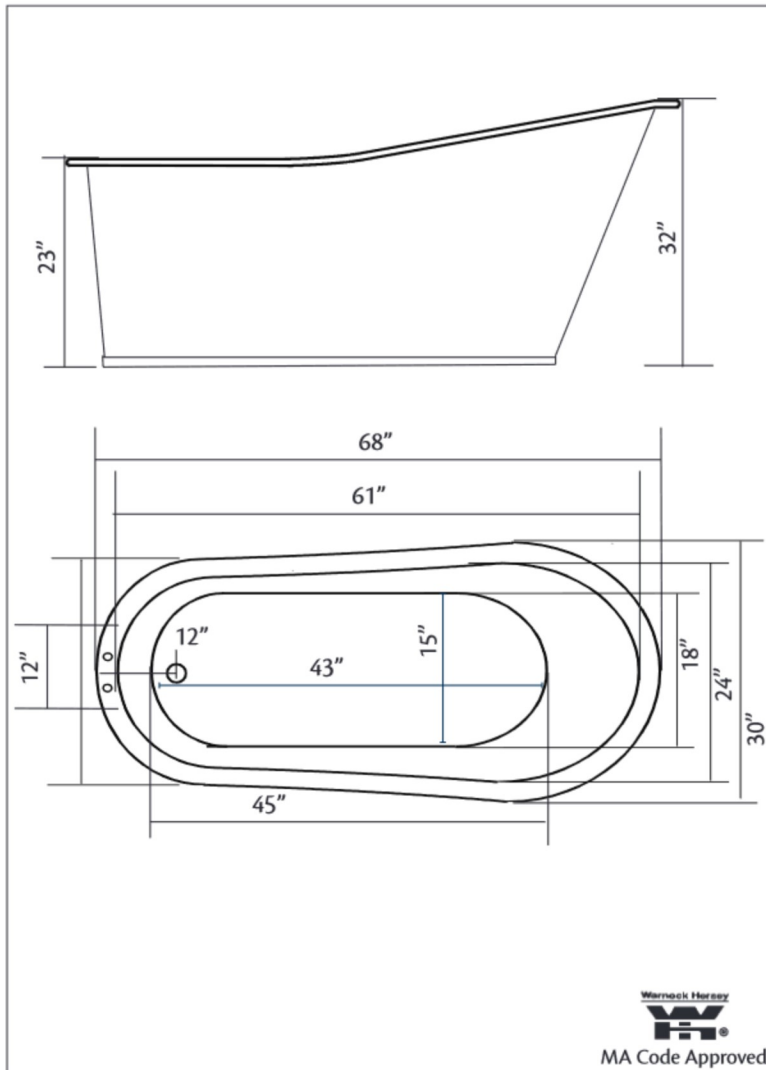

## 2157 DAKOTA Cast Iron Bath with continuous rolled rim

*Cheviot Products' cast iron bathtubs are handmade in Europe with the finest materials. Fired with a thick coating of AA grade titanium-based enamel for unparalleled hardness and non-porosity, the extremely durable surface is easy to clean and resistant to stains, bacteria, and other microbes. Cast iron also keeps your bath warm for the longest possible time.*

**68" x 30" Wide x 33" Tall**

357 lbs, 54 gallons

**Colours:** White, Custom Colour Exterior

### Related Products:

**7565 CONTEMPORARY**  
Tub Filler, Hand Shower  
& Supply Lines

**7550 CONTEMPORARY**  
Free Standing Tub Filler

**5115LEV Tub Filler**  
With Hand Shower

**3970 Heavy Duty**  
Water Supply Lines

**Note:** Rough-in dimensions may vary +/- 1/2" and are subject to change. No responsibility is assumed by Cheviot Products Inc.  
One Year Limited Warranty against manufacturer's defects.