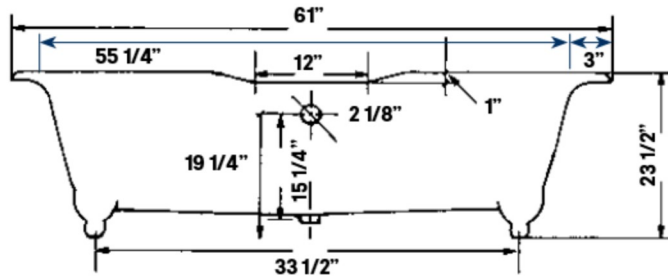

#2111 Shown

Regal Cast Iron Bath

#2127 | 61"L x 31"W x 24"H
280 lbs, 45 gallons

Cheviot Products' cast iron bathtubs are hand-made in Europe with the finest materials. Fired with a thick coating of AA grade titanium-based enamel for unparalleled hardness and non-porosity, the extremely durable surface is easy to clean and resistant to stains, bacteria and other microbes. Cast iron also keeps your bath warm for the longest possible time.

Note
Rough-in dimensions may vary +/- 1/2" and are subject to change. No responsibility is assumed by Cheviot Products Inc. One Year Limited Warranty against manufacturer's defects.

7 1/4" C.C. waste/overflow to drain
Top center of overflow to floor 19 1/2"