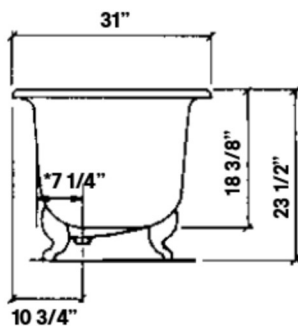

#2111 Shown

Regal Cast Iron Bath

#2127 | 61"L x 31"W x 24"H
280 lbs, 45 gallons

Cheviot Products' cast iron bathtubs are hand-made in Europe with the finest materials. Fired with a thick coating of AA grade titanium-based enamel for unparalleled hardness and non-porosity, the extremely durable surface is easy to clean and resistant to stains, bacteria and other microbes. Cast iron also keeps your bath warm for the longest possible time.

Note
Rough-in dimensions may vary +/- 1/2" and are subject to change. No responsibility is assumed by Cheviot Products Inc. One Year Limited Warranty against manufacturer's defects.

7 1/4" C.C. waste/overflow to drain
Top center of overflow to floor 19 1/2"