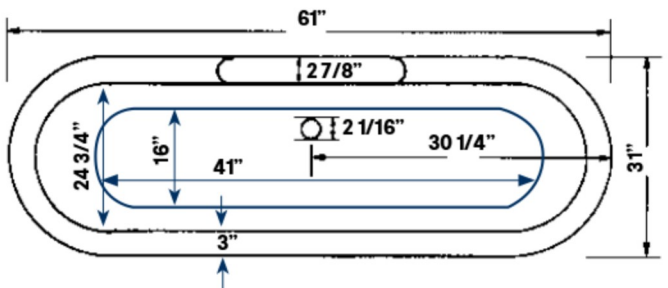

#2111 Shown

Regal Cast Iron Bath

#2127 | 61"L x 31"W x 24"H
280 lbs, 45 gallons

Cheviot Products' cast iron bathtubs are hand-made in Europe with the finest materials. Fired with a thick coating of AA grade titanium-based enamel for unparalleled hardness and non-porosity, the extremely durable surface is easy to clean and resistant to stains, bacteria and other microbes. Cast iron also keeps your bath warm for the longest possible time.

Note
Rough-in dimensions may vary +/- 1/2" and are subject to change. No responsibility is assumed by Cheviot Products Inc. One Year Limited Warranty against manufacturer's defects.

7 1/4" C.C. waste/overflow to drain
Top center of overflow to floor 19 1/2"