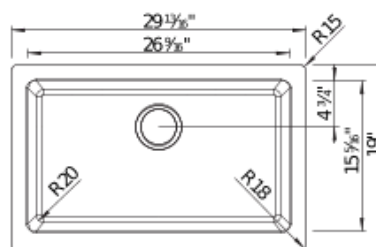

### Design and Planning Tips

- Min cabinet size: 30 in ( 760 mm )

What is included:  
Installation instructions  
Cabinet template  
Limited Lifetime Warranty

Depending on cabinet construction, a different cabinet size may be required. Consult the cabinet manufacturer. To protect from damage, this model should be shipped on a pallet.