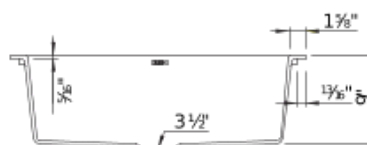

### Design and Planning Tips

- Min cabinet size: 30 in ( 760 mm )

What is included:  
Installation instructions  
Cabinet template  
Limited Lifetime Warranty

Depending on cabinet construction, a different cabinet size may be required. Consult the cabinet manufacturer. To protect from damage, this model should be shipped on a pallet.