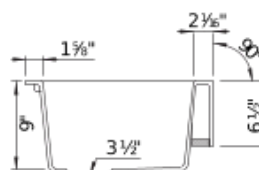

### Design and Planning Tips

- Min cabinet size: 30 in ( 760 mm )

What is included:  
Installation instructions  
Cabinet template  
Limited Lifetime Warranty

Depending on cabinet construction, a different cabinet size may be required. Consult the cabinet manufacturer. To protect from damage, this model should be shipped on a pallet.