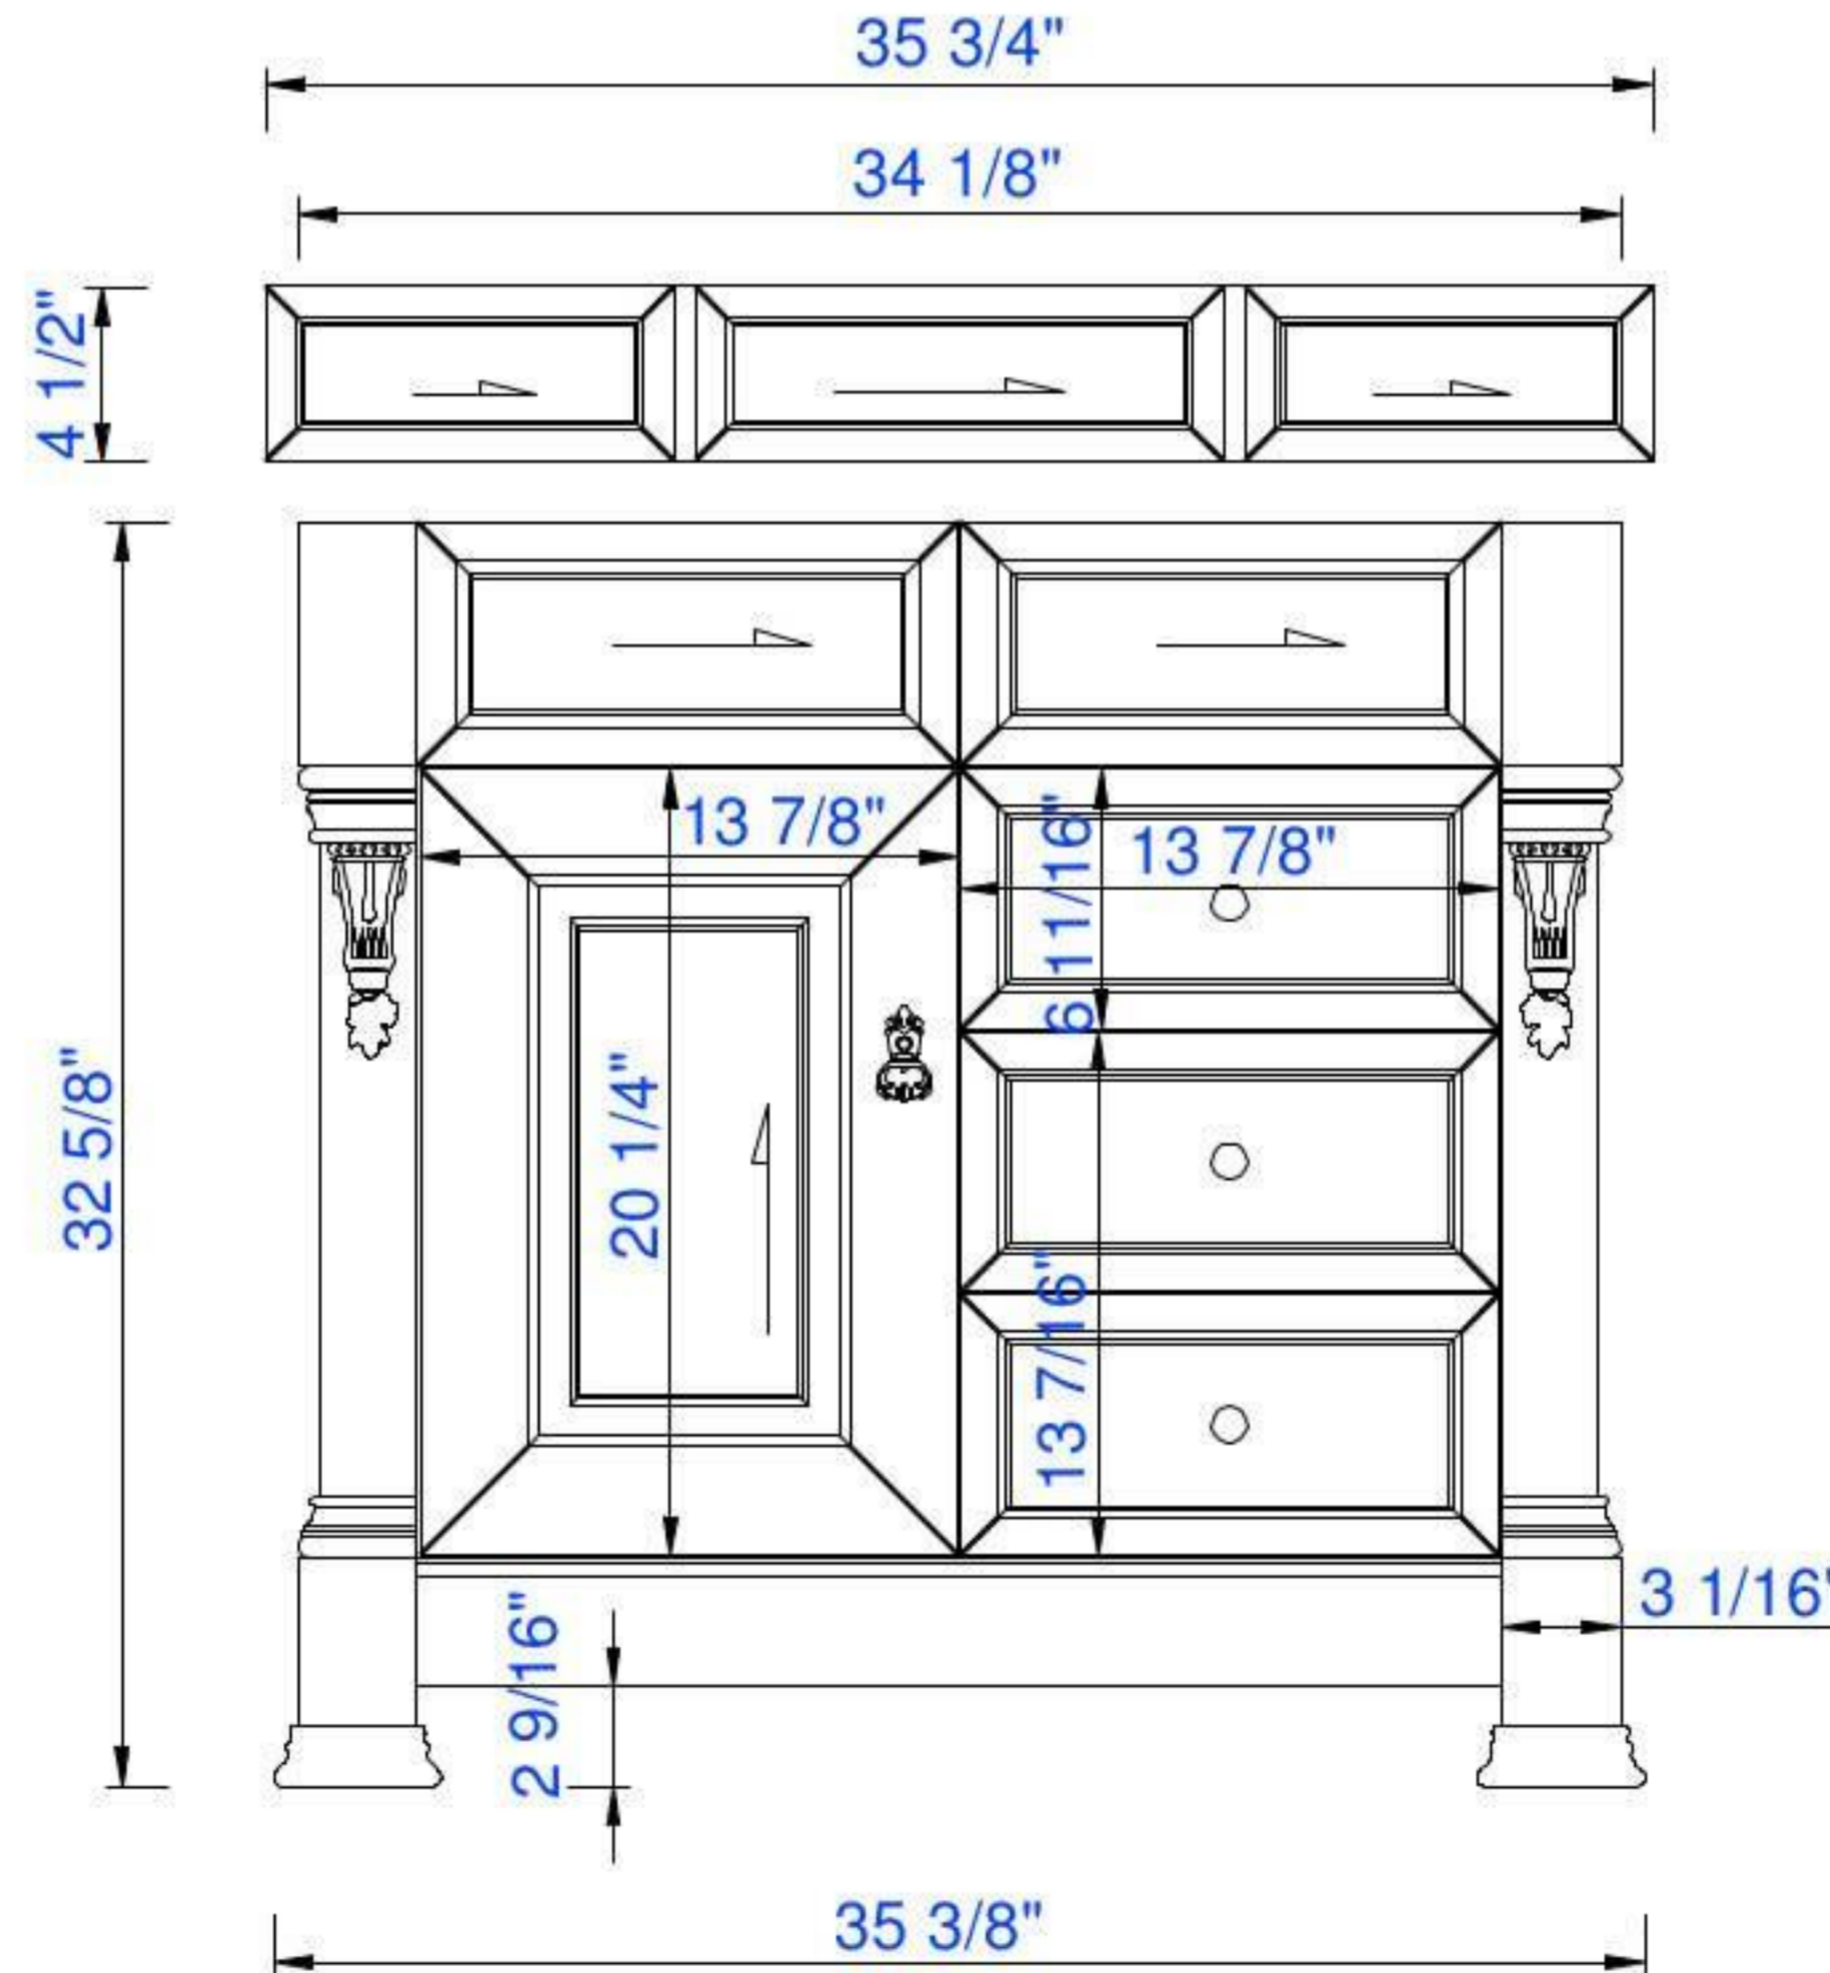

36"

Item Number:

- 147-114-5536
- 147-114-5546
- 147-114-5566
- 147-114-5576
- 147-114-5586

JAMES MARTIN

VANITIES™

Brookfield 36" Cabinet

Diagrams with Dimensions
page 01 of 03

NOTE ONE: Countertops are not shown in these diagrams. (Cabinet Only)

NOTE TWO: Wooden Backsplash (Shown) is designed for the molding detail to align with sinks in James Martin's Optional Countertops. Customers' own countertops and sinks may align differently.

Please consult our website for Countertop Diagrams: www.jamesmartinvanities.com