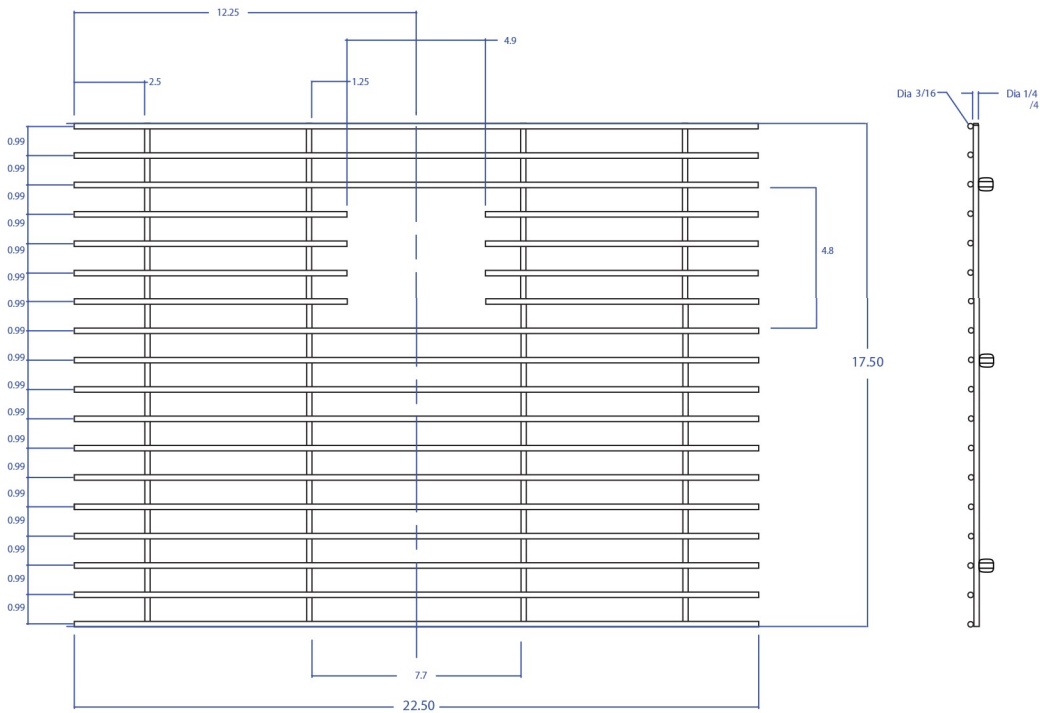

BASIN GRID MBG-0811SB

- **FEATURES**

- Beveled Tips
- Silicone Feet
- Side Bumpers

- **TECHNICAL INFORMATION**

- 3/16" type 304 Stainless Steel
- 1/4" type 304 Stainless Steel

- **FINISHES**

- Satin Brushed stainless steel

*All measurements are in inches.

PROJECT INFORMATION			
Project			
Date	/	/	QTY
Specifier			
Contact			
Note			