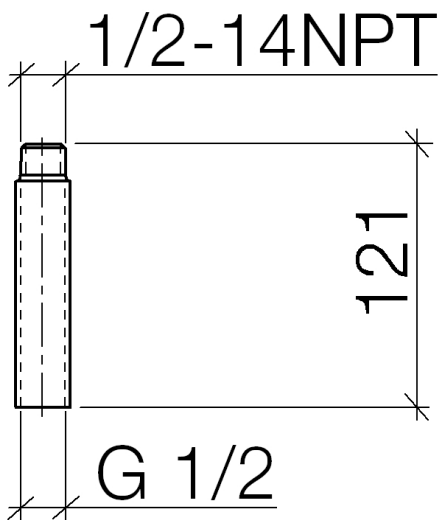

All dimensions in mm / inch = mm x 0,0394

27 812 660 Product version from 9/1/2025

Fits: TARA, VAIA, META

- COMPACT RAIN, flow rate max. 1.8 gpm (at 3 bar)
- Function from: 1.3 gpm
- Internal back flow preventer
- Descaling system
- Metal shower hose 49-1/4" with anti-twist device

Bathtub - Concealed rough parts
Rough-in adapter -
Article number: 35 080 970-90 0010

- 1/2" male NPT x 1/2" female straight

Dimensional drawing

All dimensions in mm / inch = mm x 0,0394

Bathtub - Concealed rough parts
Rough-in adapter -
Article number: 35 080 970-90 0010