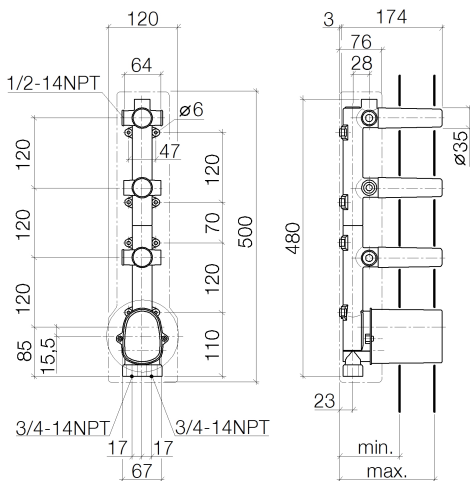

Bathtub - Concealed rough parts
Rough-in adapter -
Article number: 35 080 970-90 0010

- 1/2" male NPT x 1/2" female straight

Dimensional drawing

All dimensions in mm / inch = mm x 0,0394

Bathtub - Concealed rough parts
Rough-in adapter -
Article number: 35 080 970-90 0010

No.	Article number	Name	Installation quantity
1	092074004ff	handle	1
2	04277400200ff	rosette	1
3	09121200290	fixing cap	1
4	09311105590	pin	1
5	092774002ff	rosette	1
6	04290602000ff	spindle	1
7	09141006090	seal	1
8	092906020ff	spindle	1
9	09141502090	ring	1
10	09233002390	nut	1
11	09300110790	sleeve	1

Shower - FM products

xTOOL Concealed thermostat rough with three volume controls -

: 35 547 970-90 0010

- 2x Shaft and sleeve can be cut to length
- 2x back flow preventer
- 2x Water protection
- 3x Mud guard
- 1/2" connection
- brass, lead free
- Sound insulation
- Center to center 4-3/4"
- Thermostat cartridge
- Integrated supply stops
- 2x connections 3/4" (hot/cold)
- NOTE: Important for certain series! Due to minimum rough-in requirements, a framing of 2x6 studs is needed.

Dimensional drawing

Source	min	max
Circle	80	110
Lulu	80	110
Madison	80	110
Madison Fleur	80	110
TARA LOGIC	80	110
Meta.02	80	110
Soul	80	110
Square	80	110
Cult	80	110
L'Aura	80	110
Domicil	85	110
Just	80	155
LaFleur	95	160
SUPERNOVA	95	160
Symetria	95	160
DECKE	95	160
Tara	95	160
MEM	115	156
CL1	115	156