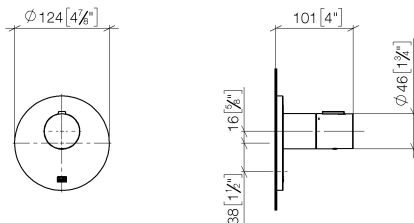

Bathtub - Concealed rough parts
Rough-in adapter -
Article number: 35 080 970-90 0010

- 1/2" male NPT x 1/2" female straight

Dimensional drawing

All dimensions in mm / inch = mm x 0,0394

Bathtub - Concealed rough parts
Rough-in adapter -
Article number: 35 080 970-90 0010

Bathtub - Meta

xTOOL Concealed thermostat without volume control 3/4" - platinum matte

Article number: 36 503 979-06

- Cover plate Ø 4-7/8"
- Temperature control handle with safety lock at 100 °F/ 38°C
- Thermostat cartridge
- Fittings group in compliance with DIN 4109: 2

platinum matte

Accessory is required for this item.

Discontinued items available to order until 31.12.9999

Dimensional drawing

mm [inches]

All dimensions in mm / inch = mm x 0,0394

Bathtub - Meta

xTOOL Concealed thermostat without volume control 3/4" - platinum matte