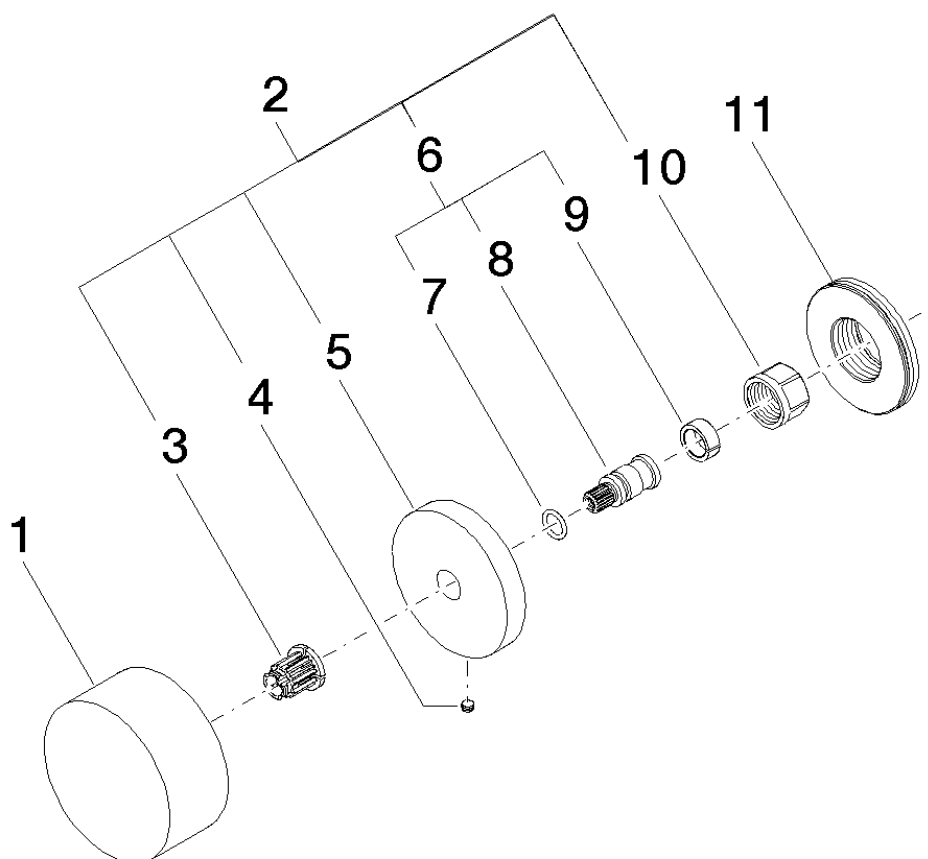

Number	Item Number	Designation	Number of units
1	90 15 02 065 00 90	cartridge	1
2	04 31 09 095 00 90	bar	1
3	09 11 02 162-06	cover	1
4	09 14 10 049 90	seal	1
5	09 21 02 112-06	sleeve	1
6	04 17 33 004 01-06	handle	1
7	09 21 33 010-13	handle	1
8	09 16 02 027 90	spring	1
9	09 30 30 136 90	screw	1
10	09 31 20 049-13	plug	1
11	12 178 970 90	Extension 1-3/4" -	1

Accessories required

- Rough for wall-mounted volume control – 1/2" clockwise closing; 35621970
- Rough for wall-mounted volume control – 3/4" clockwise closing; 35622970

Exploded assembly drawing

Order quantity