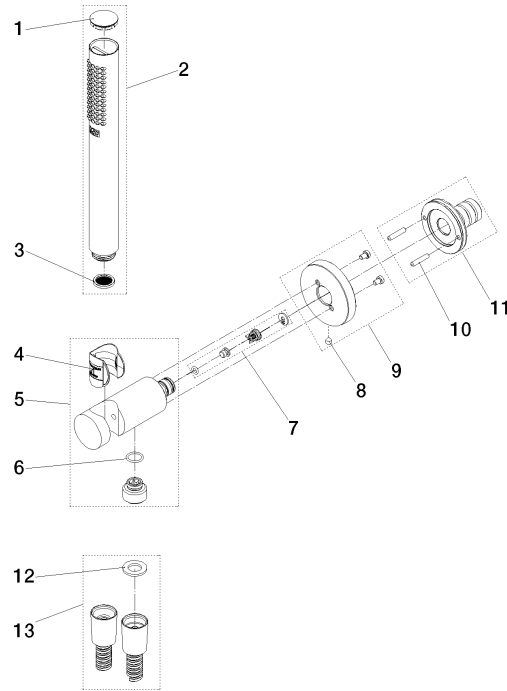

Technical data:

- Flange diameter 2-3/8"
- 1/2" connection

Notes:

- This product reduces water consumption by 47% (compared to requirements of EPAct '92)
- This product contributes to meeting the requirements of the LEED® Green Building Rating
- This product can help a building meet the requirements of Green Building Rating Systems, e.g. LEED®, BREEAM®, DGNB

WaterSense

Certificates and sustainability

IAPMO_4976 (

IAPMO_11777

Spare parts list

Number	Item Number	Designation	Number of units	Lead time
10	90 24 03 325 00 90	nipple	1.00	2
7	90 23 01 131 00 90	back-flow preventer	1.00	2
9	90 27 66 029 00-00	rosette	1.00	10
11	04 31 11 115 00 90	pin	1.00	2
1	09 21 02 170-00	cap	1.00	10
4	09 18 40 216 90	sleeve	1.00	2
12	90 14 20 026 00 90	seal	1.00	2
5	90 11 03 137 00-00	connection	1.00	10
6	09 14 10 213 90	seal	1.00	2
8	90 31 11 112 00 90	pin	1.00	2
3	09 23 01 039 90	sieve	1.00	2
2	90 12 11 140 41-00	shower	1.00	10
13	90 30 02 008 00-00	hose	1.00	10

Bathtub - Concealed rough parts
Rough-in adapter -
Article number: 35 080 970-90 0010

- 1/2" male NPT x 1/2" female straight

Dimensional drawing

All dimensions in mm / inch = mm x 0,0394

Bathtub - Concealed rough parts
Rough-in adapter -
Article number: 35 080 970-90 0010

Bathtub - Concealed rough parts
Rough-in adapter -
Article number: 35 080 970-90 0010

Spare parts list

Number	Item Number	Designation	Number of units
--------	-------------	-------------	-----------------