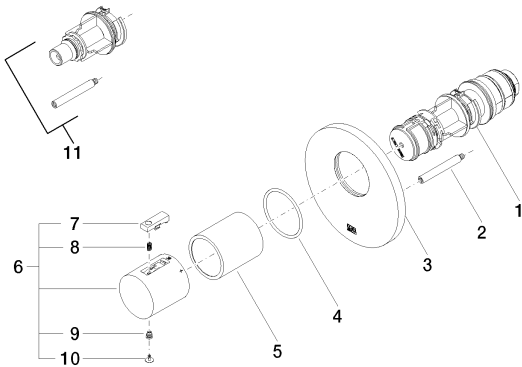

Bathtub - Concealed rough parts
Rough-in adapter -
Article number: 35 080 970-90 0010

- 1/2" male NPT x 1/2" female straight

Dimensional drawing

All dimensions in mm / inch = mm x 0,0394

Bathtub - Concealed rough parts
Rough-in adapter -
Article number: 35 080 970-90 0010

35 503 970-90 0010

xTOOL Concealed thermostat
rough without volume control
3/4" -

Bathtub - Meta

xTOOL Concealed thermostat without volume control 3/4" - platinum matte

Article number: 36 503 979-06

Spare parts list

Number	Item Number	Designation	Number of units
1	90 15 02 065 00 90	cartridge	1
2	04 31 09 095 00 90	bar	1
3	09 11 02 162-06	cover	1
4	09 14 10 049 90	seal	1
5	09 21 02 112-06	sleeve	1
6	04 17 33 004 01-06	handle	1
7	09 21 33 010-13	handle	1
8	09 16 02 027 90	spring	1
9	09 30 30 136 90	screw	1
10	09 31 20 049-13	plug	1
11	12 178 970 90	Extension 1-3/4" -	1