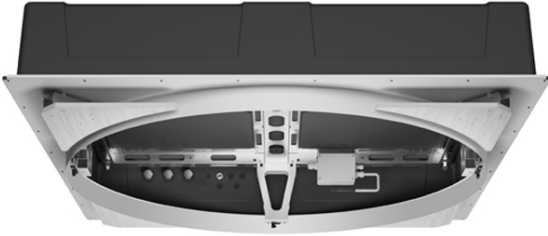

SKU: 41610979

Dornbracht

Specifications Currently Unavailable

-
RAINMOON Concealed rain panel
Article number: 35 610 970-90 0010

- Rough parts

1 rain panel ceiling installation housing

- Ceiling installation bracket: 53.1" x 53.1" x 11"
- 2 x supply lines, 3/4"-14 NPT (mixed water), NPS 1/2"
- 1 x connector, 110-230 V AC power supply
- Ceiling panel cut-out, Ø 50.4"

All dimensions in mm / inch = mm x 0,0394

27 812 660 Product version from 9/1/2025

Fits: TARA, VAIA, META

- COMPACT RAIN, flow rate max. 1.8 gpm (at 3 bar)
- Function from: 1.3 gpm
- Internal back flow preventer
- Descaling system
- Metal shower hose 49-1/4" with anti-twist device