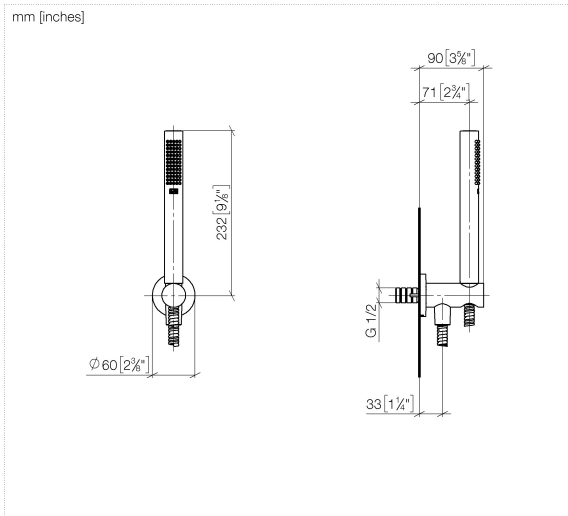

27 812 660 Product version from 9/1/2025

Codes & Standards

ASME A112.18.1

cUPC

EPA WaterSense

WaterSense

Certificates and sustainability

IAPMO_4976 (

IAPMO_11777