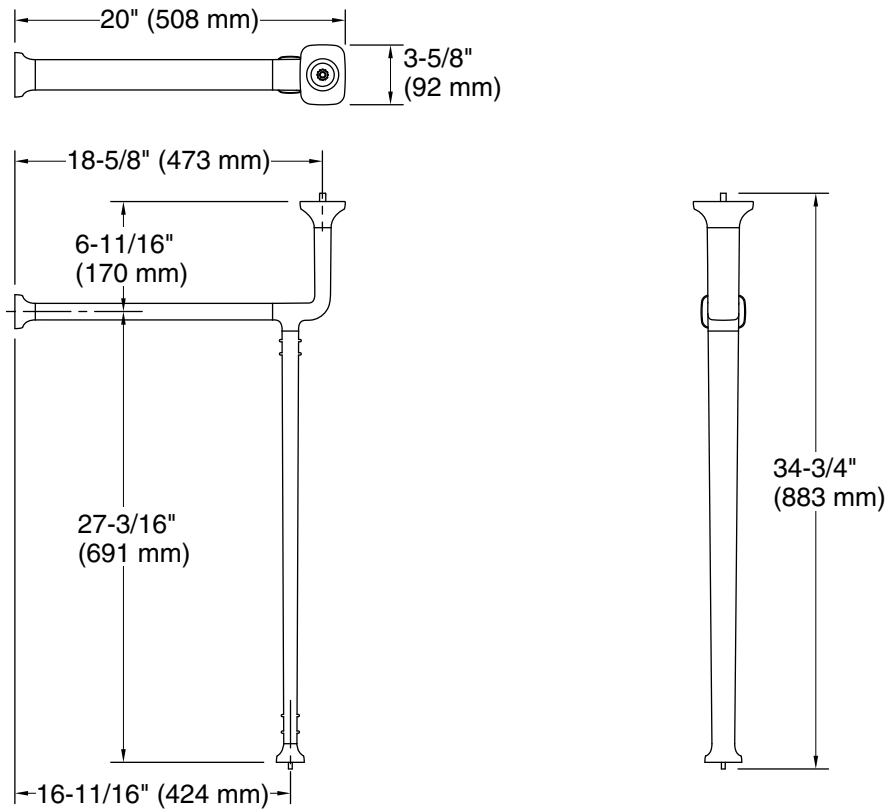

KALLISTA

Per Se® by KALLISTA
Console Leg
P77618-00

Technical Information

All product dimensions are nominal.

Material: Brass, Zinc

1-888-4-KALLISTA (1-888-452-5547)

Kallista reserves the right to make revisions without notice to product specifications.