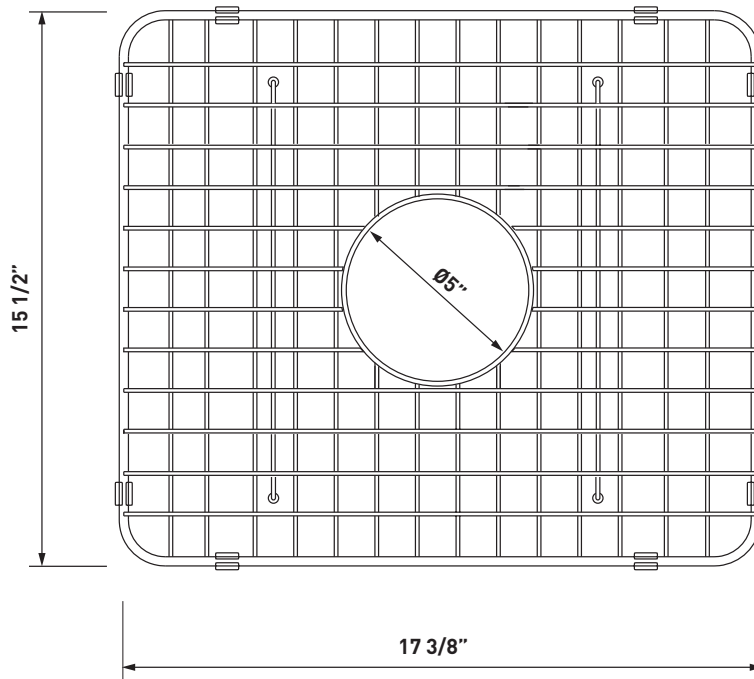

For warranty or additional information, contact:

U.S.A.
houseofrohl.com/support
1-800-777-9762

QUEBEC / MARITIMES / WESTERN CANADA
QUÉBEC / MARITIMES / OUEST CANADIEN
QUEBEC / MARITIMOS / CANADA OCCIDENTAL
houseofrohl.ca/support
1-866-473-8442

ONTARIO
houseofrohl.ca/support
1-800-287-5354