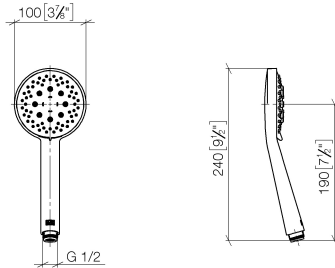

**SKU: 34459980**

Dornbracht

Specifications Currently Unavailable

28 018 979 Product version from 10/1/2023

- spray head Ø 100mm
- Three or five settings: COMPACT RAIN, COMPACT SOFT FLOW, COMPACT AQUAPRESSURE FLOW, max. flow rate 6.8 l/min (at 3 bar)
- with anti-scale system
- 1/2" connection
- Function from: 6 l/min

# Hand shower FlowReduce - Brushed Champagne (22kt Gold)

SERIES-VARIOUS

28 018 979 Product version from 10/1/2023

	Brushed Dark Platinum	28 018 979-99
	Brushed Dark Platinum	28 018 979-99 0010

28 018 979 Product version from 10/1/2023

mm [inches]

Codes & Standards

ASME A112.18.1      cUPC      DIN 4109      EPA WaterSense

ISO 3822      Ü-Zeichen      WaterSense

Certificates and sustainability

LGA\_29      IAPMO\_4976 (      IAPMO\_11777