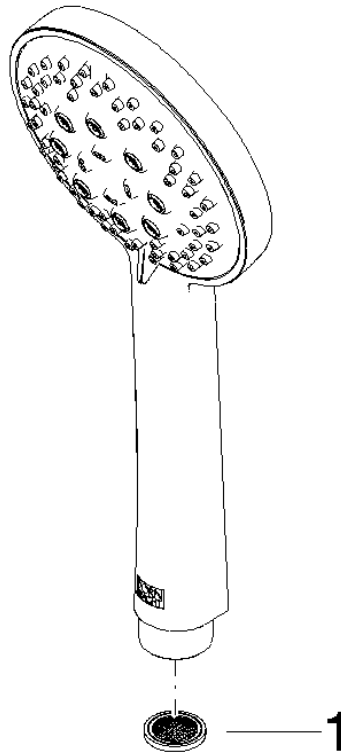

**SKU: 34459980**

Dornbracht

Specifications Currently Unavailable

28 018 979 Product version from 10/1/2023

- spray head Ø 100mm
- Three or five settings: COMPACT RAIN, COMPACT SOFT FLOW, COMPACT AQUAPRESSURE FLOW, max. flow rate 6.8 l/min (at 3 bar)
- with anti-scale system
- 1/2" connection
- Function from: 6 l/min

# Hand shower FlowReduce - Brushed Champagne (22kt Gold)

SERIES-VARIOUS

28 018 979 Product version from 10/1/2023

	Brushed Dark Platinum	28 018 979-99
	Brushed Dark Platinum	28 018 979-99 0010

28 018 979 Product version from 10/1/2023

mm [inches]

Codes & Standards

ASME A112.18.1      cUPC      DIN 4109      EPA WaterSense

ISO 3822      Ü-Zeichen      WaterSense

Certificates and sustainability

LGA\_29      IAPMO\_4976 (      IAPMO\_11777

28 018 979 Product version from 10/1/2023

Parts for other finishes can be found here: [Chrome](#)

Spare parts list

No.	Item Number	Name	Quantity used	Delivery time
1	09 23 01 039 90	sieve	1.00	2