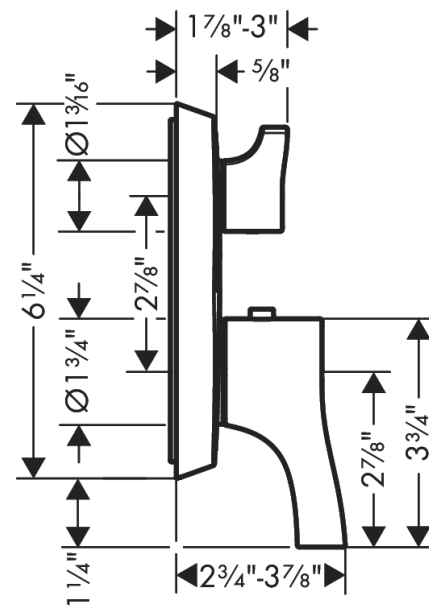

Scale drawing