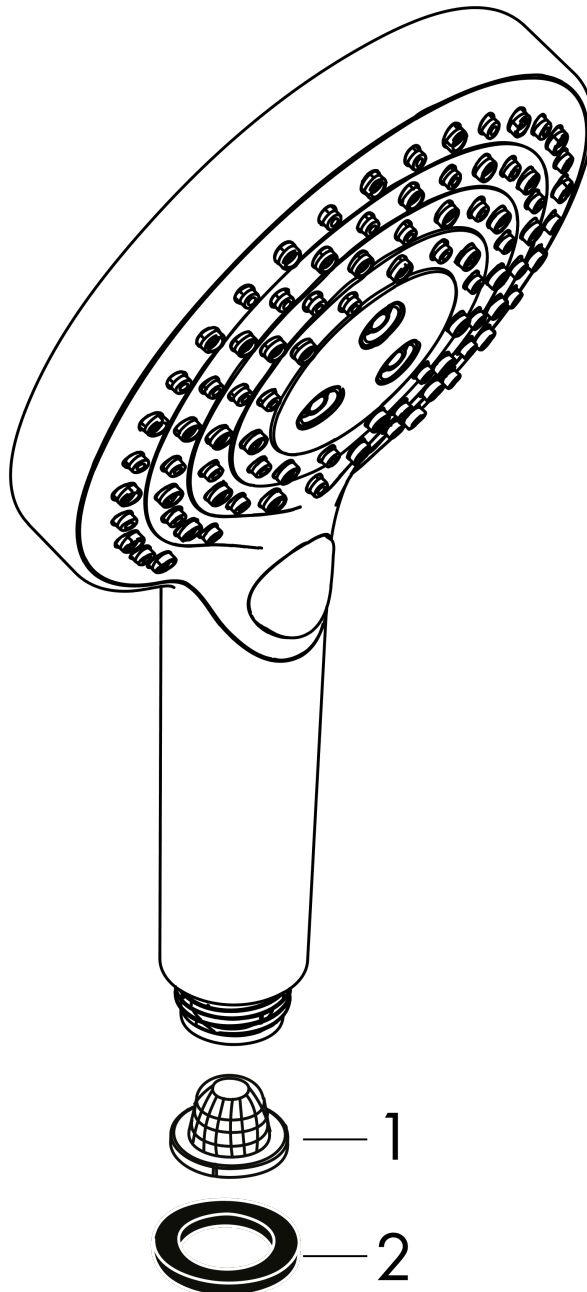

Raindance Select S
Handshower 120 3-Jet PowderRain, 1.75 GPM
Finish: **chrome** Part no. : **26036001**

Exploded drawing

Year of production: >08/18

Raindance Select S
Handshower 120 3-Jet PowderRain, 1.75 GPM
Finish: **chrome** Part no. : **26036001**

Spare parts list

Year of production: >08/18

Pos.	Description	Part no.	Price	PU
1	filter	92672000	-	1
2	seal	98058000	-	1