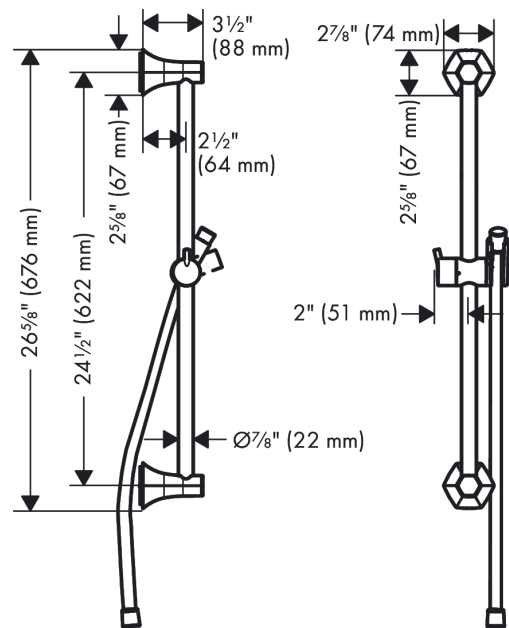

Locarno

Wallbar, 24"

Finish: **chrome** Part no. : **04829000**

Description

Features

- Consists of: Wallbar, Handshower hose, Slider
- Hose nut: For shower hoses with a conical nut
- Stand pipe: 26,34 inch
- Shower bar diameter: 0.87"
- Profile stand pipe: round
- Angle-adjustable holder pivots left and right, slides easily and locks in place

Item details

List Price $ 242.00

Compliance / Sustainability

Product image

Scale drawing