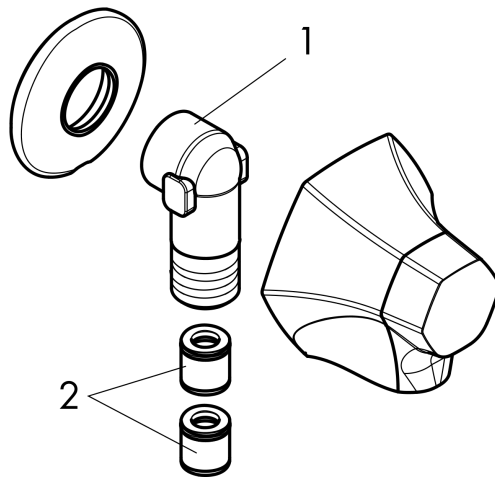

#### Scale drawing

**Locarno**  
**Wall Outlet with Check Valves**  
 Finish: **chrome** Part no. : **04839000**

**Description**

**Features**

- Metal connection angle
- 1/2" NPT

**Item details**

List Price \$ 112.00

**Compliance / Sustainability**

**Product image**

**Scale drawing**

**Locarno**

**Wall Outlet with Check Valves**

Finish: **chrome** Part no. : **04839000**

**Exploded drawing**

Year of production: >02/21