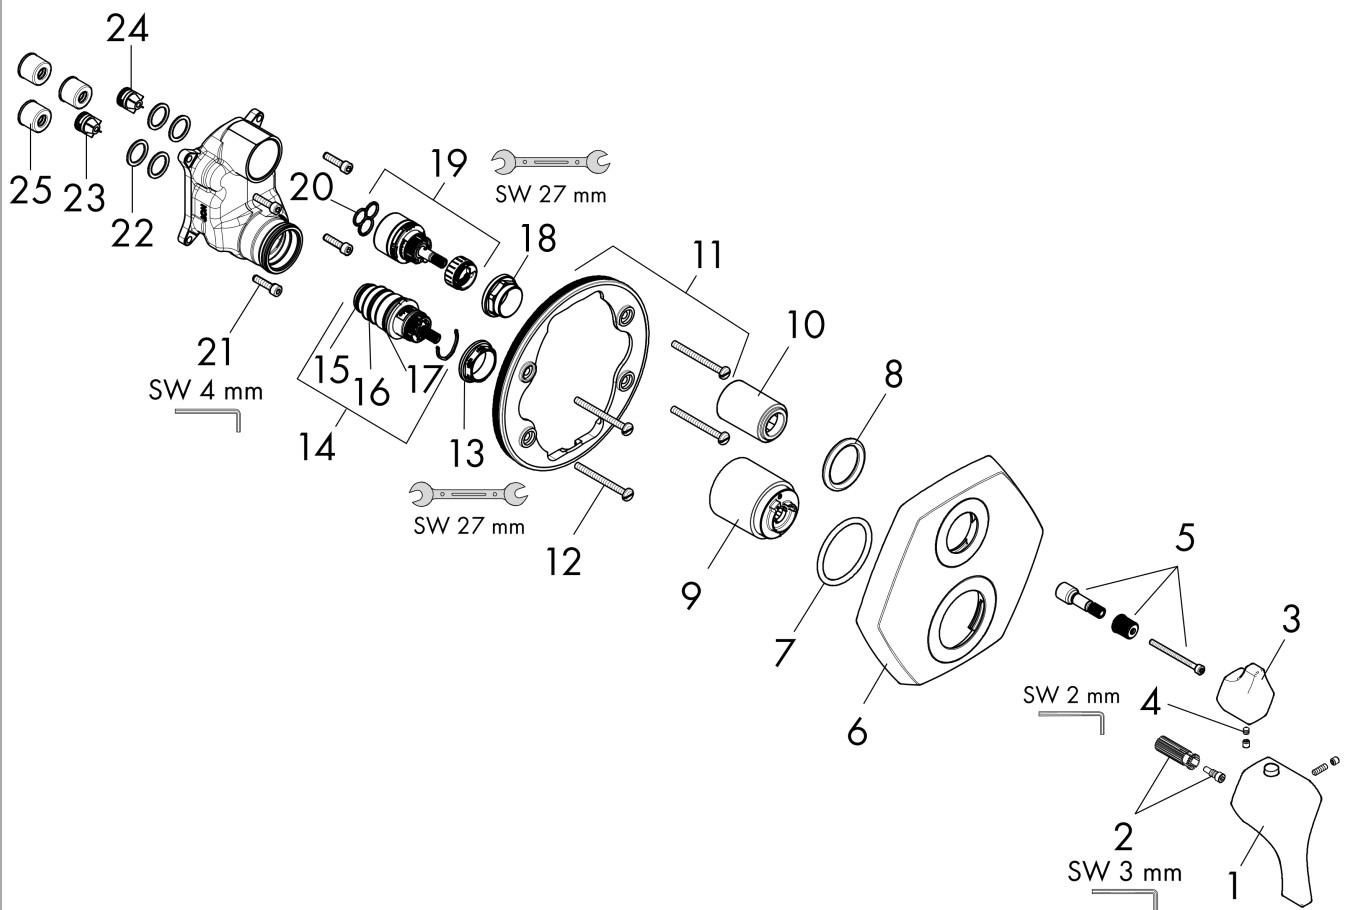

### Scale drawing

**Locarno**

**Thermostatic Trim with Volume Control and Diverter**

Finish: **chrome** Part no. : **04820000**

**Exploded drawing**

Year of production: >02/21