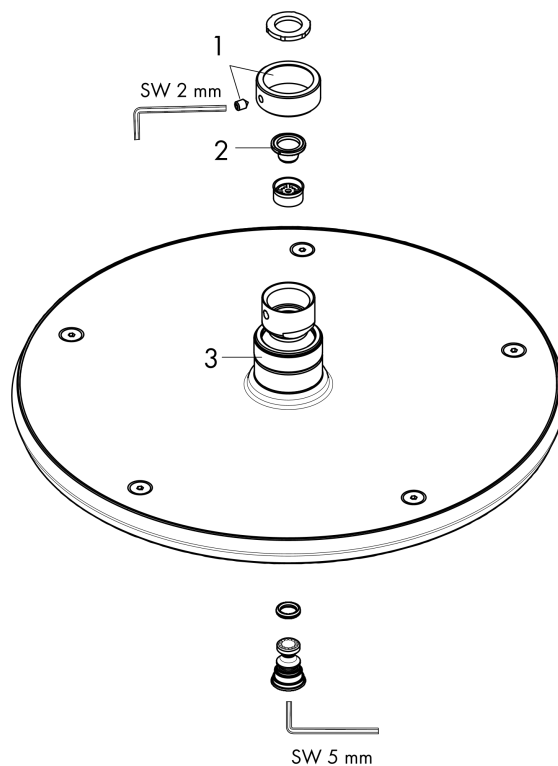

**Description**

**Features**

- showerhead size: 9 1/2" in
- Spray pattern: PowderRain
- Maximum flow rate: 1.75 GPM
- spray disc surface: Chrome

**Item details**

List Price \$ 682.00

**Technology**

**Compliance / Sustainability**

**Product image**

**Scale drawing**

**Locarno**  
**Showerhead 240 1-Jet, 1.75 GPM**  
 Finish: **Chrome** Part no. : **04824000**

**Exploded drawing**

Year of production: >02/21

**Locarno**  
**Showerhead 240 1-Jet, 1.75 GPM**  
 Finish: **Chrome** Part no. : **04824000**