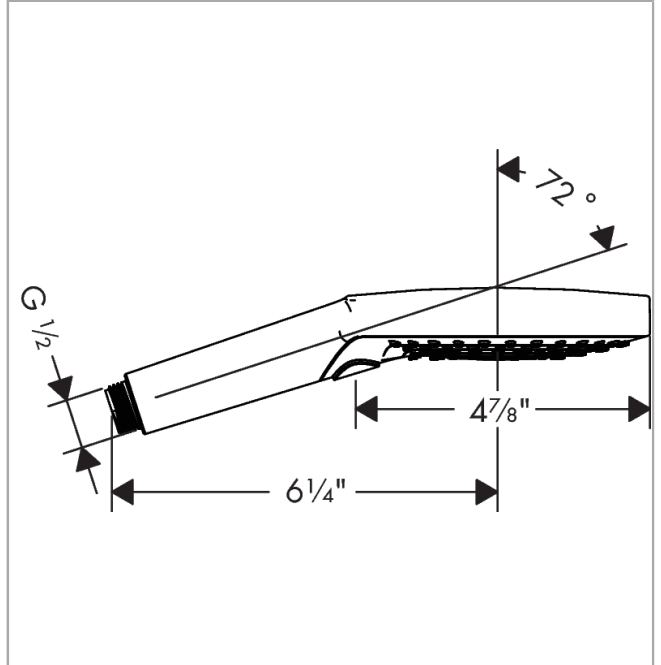

**Item details**

List Price \$ 197.00

**Technology**

**Compliance / Sustainability**

**Product image**

**Scale drawing**

**Raindance Select S**  
**Handshower 120 3-Jet PowderRain, 1.75 GPM**  
Finish: **chrome** Part no. : **26036001**