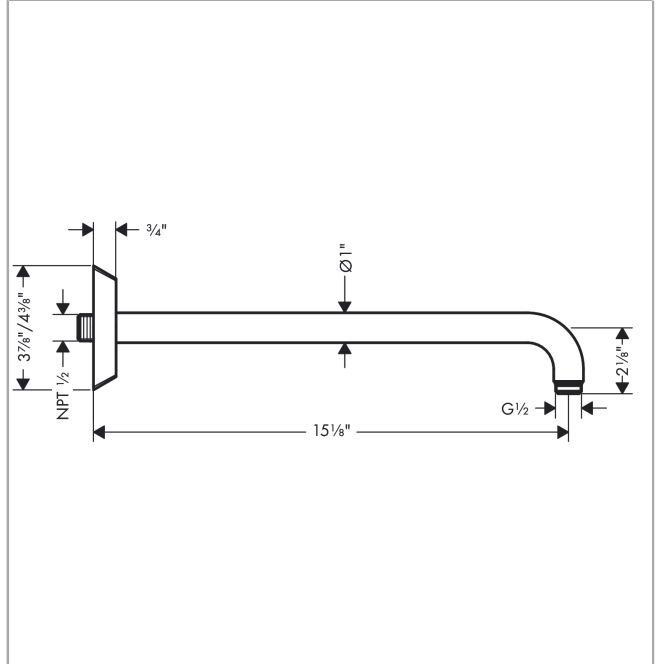

Scale drawing