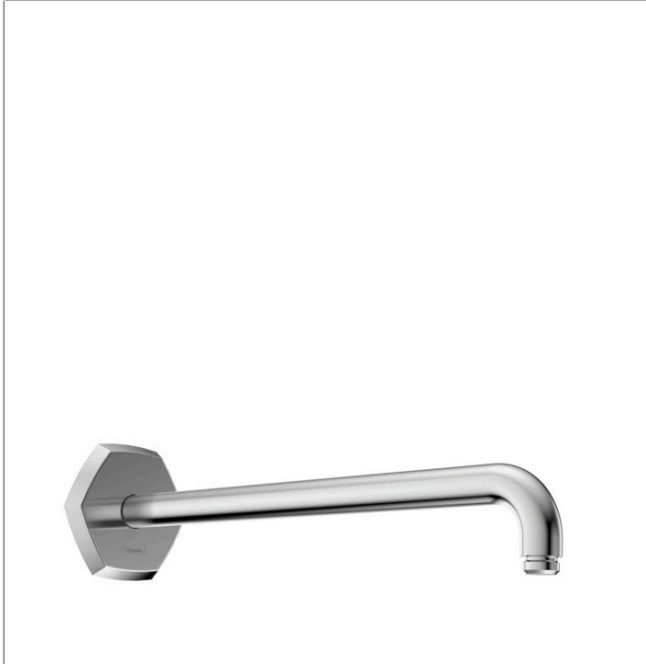

**Locarno
Showerarm, 15"**

Finish: **chrome** Part no. : **04833000**

Description

Features

- Solid Brass
- Connection type: 1/2" NPT
- Escutcheon, Showerarm

Item details

List Price $ 236.00

Compliance / Sustainability

Product image