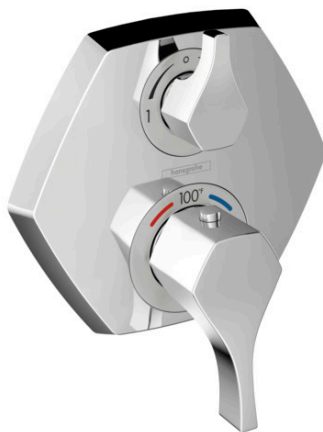

Locarno
Thermostatic Trim with Volume Control and Diverter
Finish: **chrome** Part no. : **04820000**

Description

Features

- Consists of: Thermostatic Trim
- Outlets may not be operated simultaneously
- Volume control and diverter for 2 functions
- Thermostatic cartridge
- Flow: 6.0 GPM (22.7 L/Min)
- Optimized for water-efficient shower products
- Anti-scald 100° safety stop

Item details

List Price $ 630.00

Compliance / Sustainability

Product image