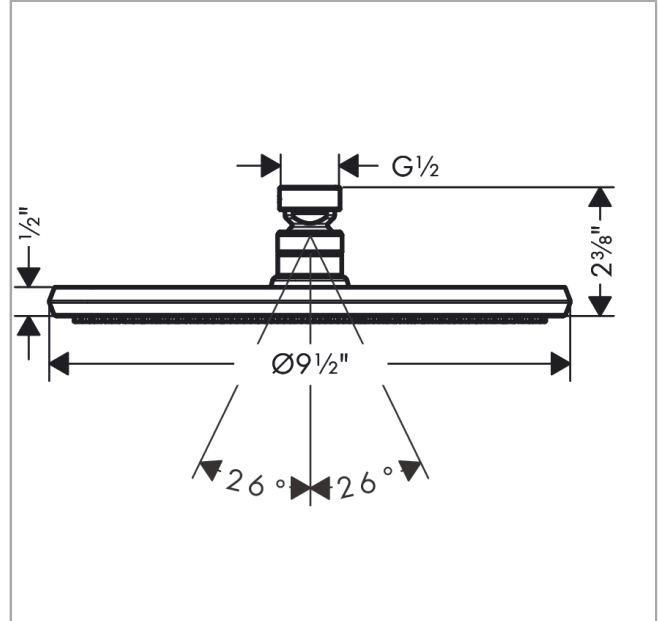

Scale drawing