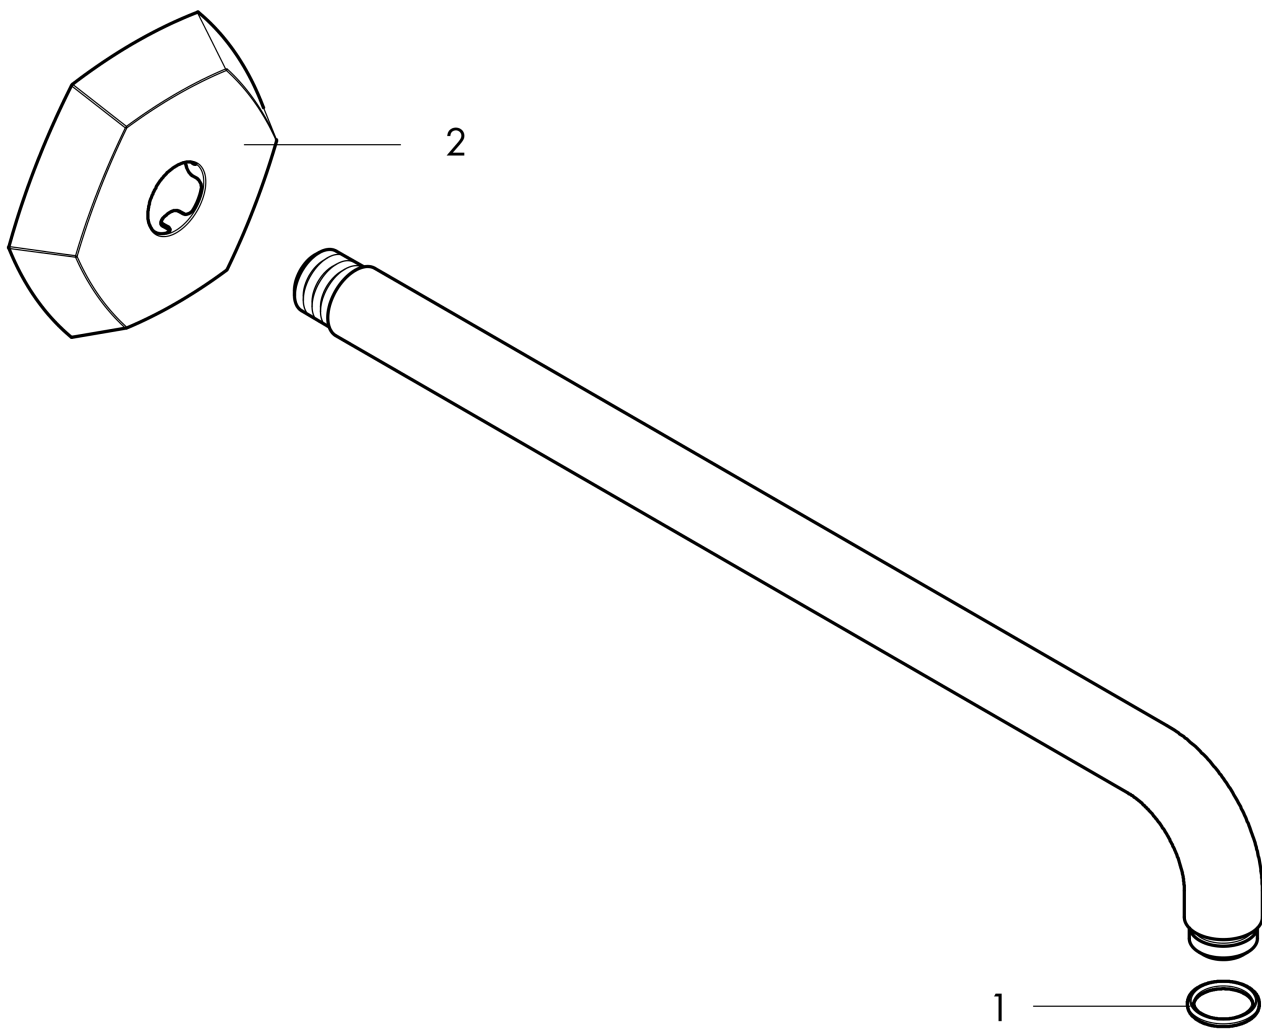

**Product image**

**Scale drawing**

**Locarno**  
**Showerarm, 15"**

Finish: **chrome**    Part no. : **04833000**

**Exploded drawing**

Year of production: >02/21

**Locarno  
Showerarm, 15"**

Finish: **chrome** Part no. : **04833000**

**Description**

**Features**

- showerhead size: 9 1/2" in
- Spray pattern: PowderRain
- Maximum flow rate: 1.75 GPM
- spray disc surface: Chrome

**Item details**

List Price \$ 682.00

**Technology**

**Compliance / Sustainability**