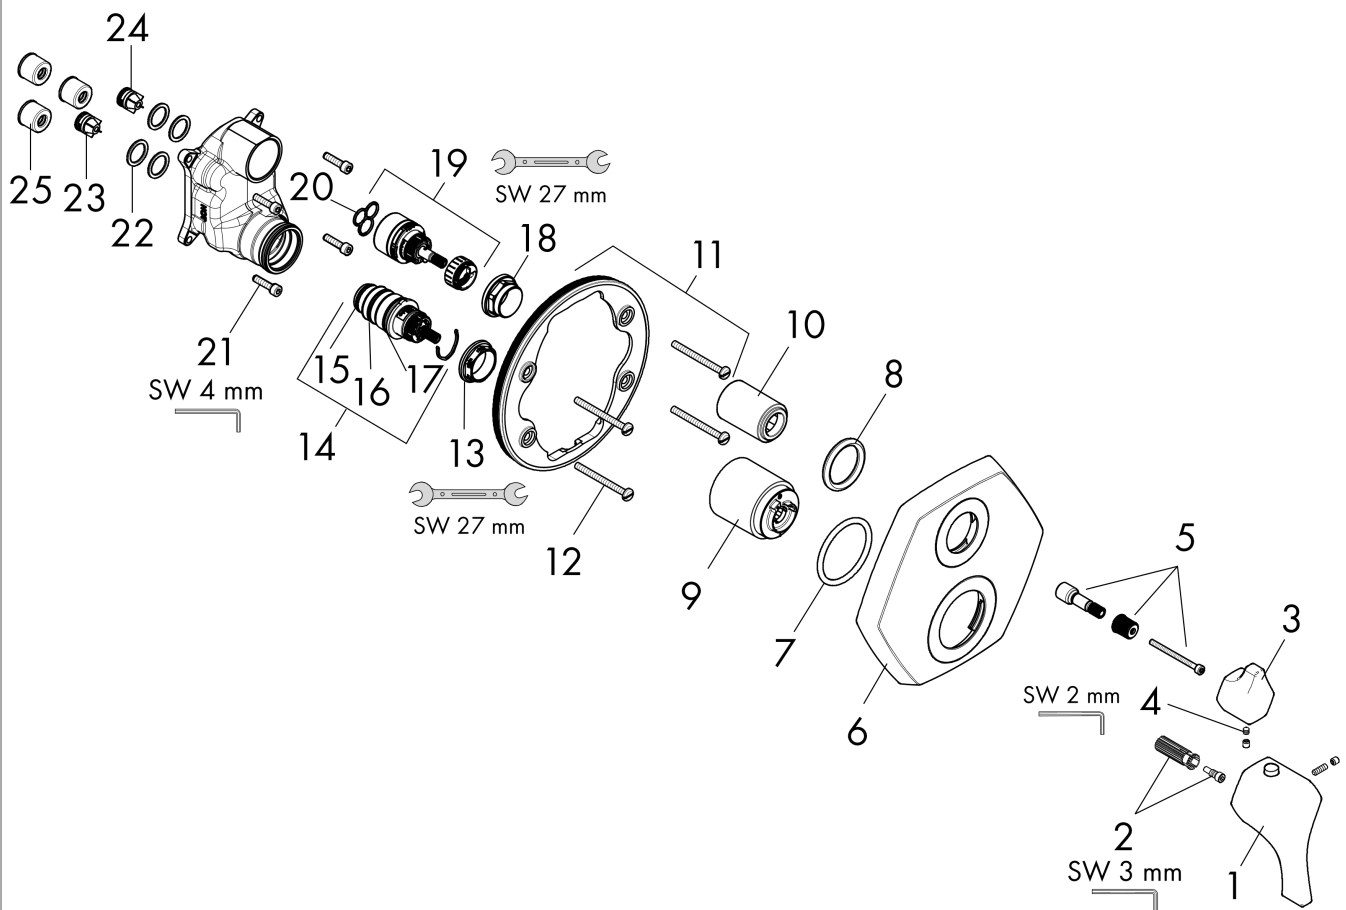

Exploded drawing

Year of production: >02/21

Locarno

Handshower Holder with Outlet

Finish: **chrome** Part no. : **04831000**

Spare parts list

Year of production: >**02/21**

Pos.	Description	Part no.	Price	PU
1	connecting thread	96472001	-	1
2	set of non return valves DW 15	94074000	-	1
3	seal	98058000	-	1
4	shower hose 1,60 m	28276003	-	1

Item details

List Price \$ 630.00

Compliance / Sustainability

Product image

Scale drawing

Locarno

Thermostatic Trim with Volume Control and Diverter

Finish: **chrome** Part no. : **04820000**

Exploded drawing

Year of production: >02/21

Locarno

Thermostatic Trim with Volume Control and Diverter

Finish: **chrome** Part no. : **04820000**

Spare parts list

Year of production: >02/21

Pos.	Description	Part no.	Price	PU
1	handle for thermostat	93917000	-	1
2	handle fixing set	95843000	-	1
3	handle	93918000	-	1
4	hollow set screw M4x5	92846000	-	1
5	adapter for handle	95252001	-	1
6	escutcheon	93919000	-	1
7	O-ring 44x4	98471000	-	1
8	O-ring 30x5	98153000	-	1
9	sleeve	92216000	-	1
10	sleeve	95253000	-	1
11	holder for escutcheon	98793000	-	1
12	set of fixing screws	96454000	-	1
13	nut	98913000	-	1
14	thermostat cartridge	98282000	-	1
15	O-ring 20x1,5	98197000	-	1
16	O-ring 25x1,5	98146000	-	1
17	O-ring 25x2,5	92146000	-	1
18	nut	95255000	-	1
19	shut off unit with selector	98283000	-	1
20	seal	95008000	-	1
21	set of screws	96525000	-	1
22	O-ring 16x2	98133000	-	1
23	non return valve (pressure-resistant up to 2 MPa)	92594000	-	1
24	set of non return valves DW 15	97350000	-	1
25	noise reduction	94073000	-	1
a	O-ring 36x2	98156000	-	1
b	extension 25 mm	13595000	-	1
c	set of fixing screws	97747000	-	1
d	compensation set 1°	95521000	-	1
e	cartridge for exchanged connections	92373000	-	1