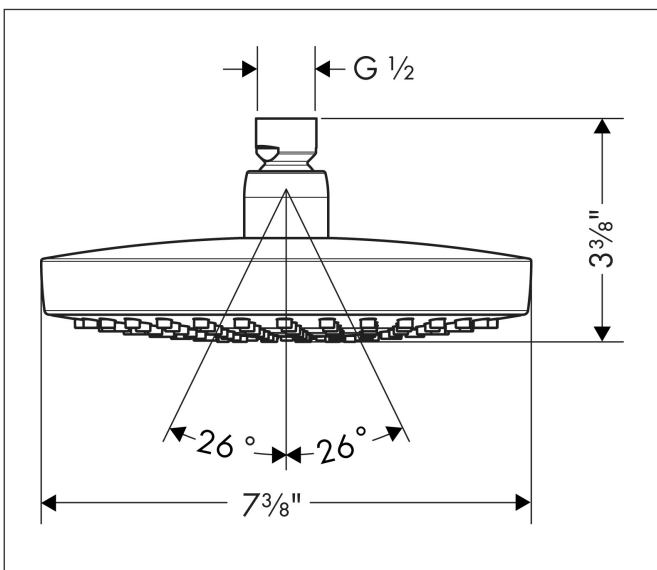

Drawing

Technology

Spray Types