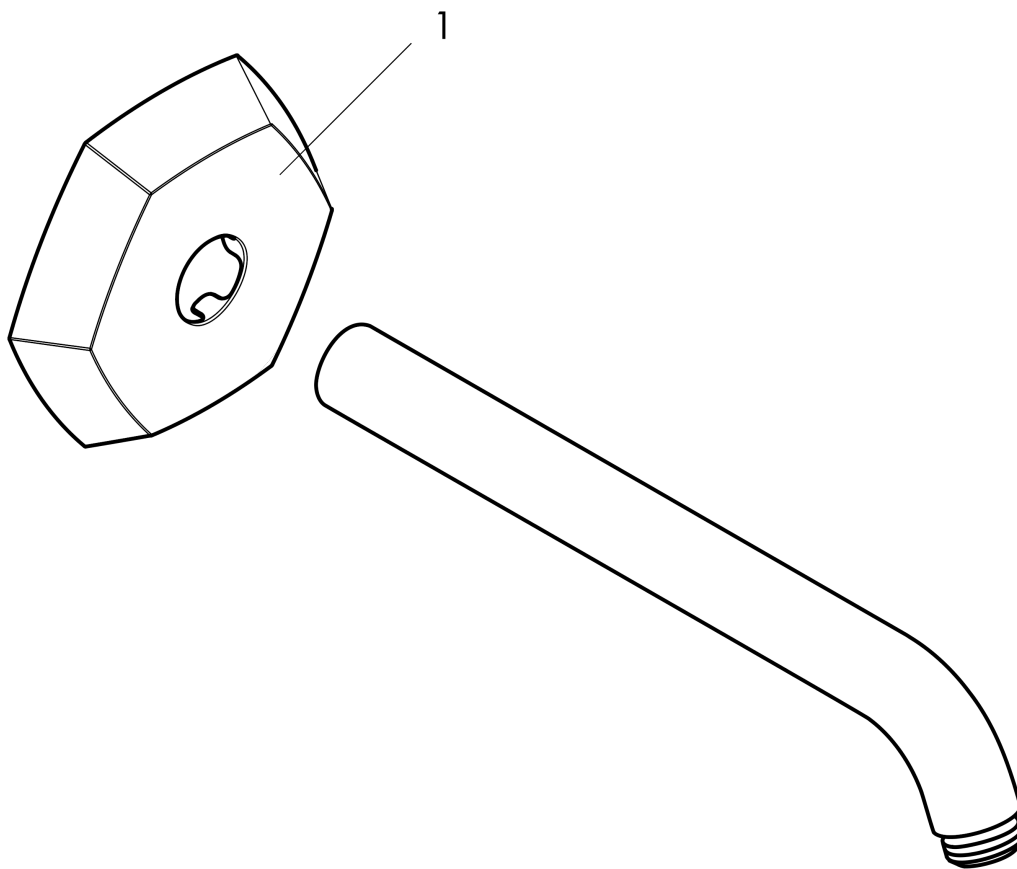

**Locarno
Showerarm, 9"**

Finish: **chrome** Part no. : **04826000**

Description

Features

- Solid Brass
- Connection type: 1/2" NPT
- Escutcheon, Showerarm

Item details

List Price \$ 200.00

Compliance / Sustainability

Product image

Scale drawing

Locarno
Showerarm, 9"

Finish: **chrome** Part no. : **04826000**

Exploded drawing

Year of production: >04/21

**Locarno
Showerarm, 9"**

Finish: **chrome** Part no. : **04826000**

Spare parts list

Year of production: >**04/21**

Pos.	Description	Part no.	Price	PU
1	escutcheon	93890000	-	1

Brand hansgrohe
 Art. Name **Croma Select S** Showerhead 180 2-Jet, 2.5 GPM
 Art. Nr. 04825000
 Surface Chrome
 Pos. 1

Product Picture

Features

- Showerhead size: 180 mm
- Spray pattern: Rain, IntenseRain
- Maximum flow rate (at 3 bar): 9.5 l/min
- Select button on overhead shower
- 147 no-clog spray nozzles
- Spray disc surface: fully finished matching spray face