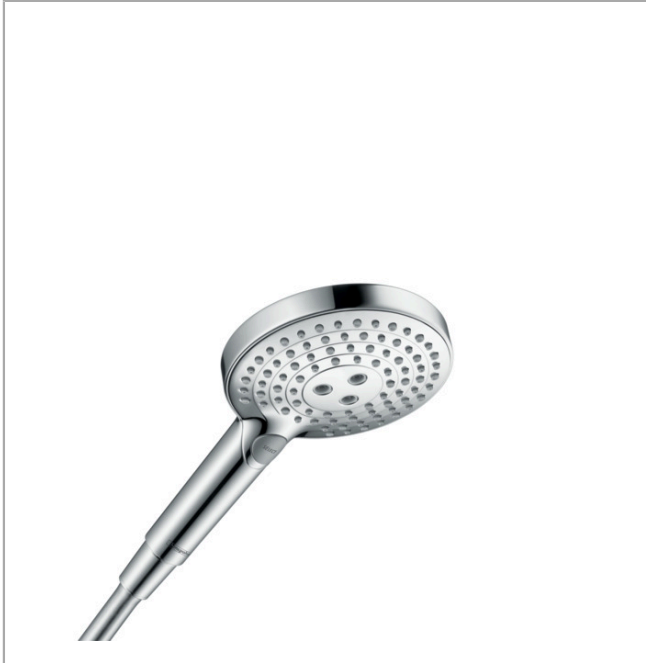

Drawing

Technology

Spray Types

Raindance Select S
Handshower 120 3-Jet PowderRain, 2.5 GPM
 Finish: **chrome** Part no. : **26037001**

Description

Features

- Spray modes: PowderRain, Rain, Whirl
- Select button for comfortable alternation of spray modes
- Spray face finish: easy cleanable plastic spray disc
- Flow: 2.5 GPM (9.5 L/Min)
- EPD Hand Showers

Item details

List Price \$ 197.00

Technology

Compliance / Sustainability

Product image

Scale drawing

Raindance Select S
Handshower 120 3-Jet PowderRain, 2.5 GPM
Finish: **chrome** Part no. : **26037001**

Exploded drawing

Year of production: >08/18

Raindance Select S
Handshower 120 3-Jet PowderRain, 2.5 GPM
 Finish: **chrome** Part no. : **26037001**

Spare parts list

Year of production: >08/18

Pos.	Description	Part no.	Price	PU
1	seal	98058000	-	1
2	filter	92672000	-	1

Locarno
Handshower Holder with Outlet
 Finish: **chrome** Part no. : **04831000**

Description

Features

- Consists of: Porter unit, Handshower hose
- Metal
- 1/2" NPT
- For shower hoses with a conical nut