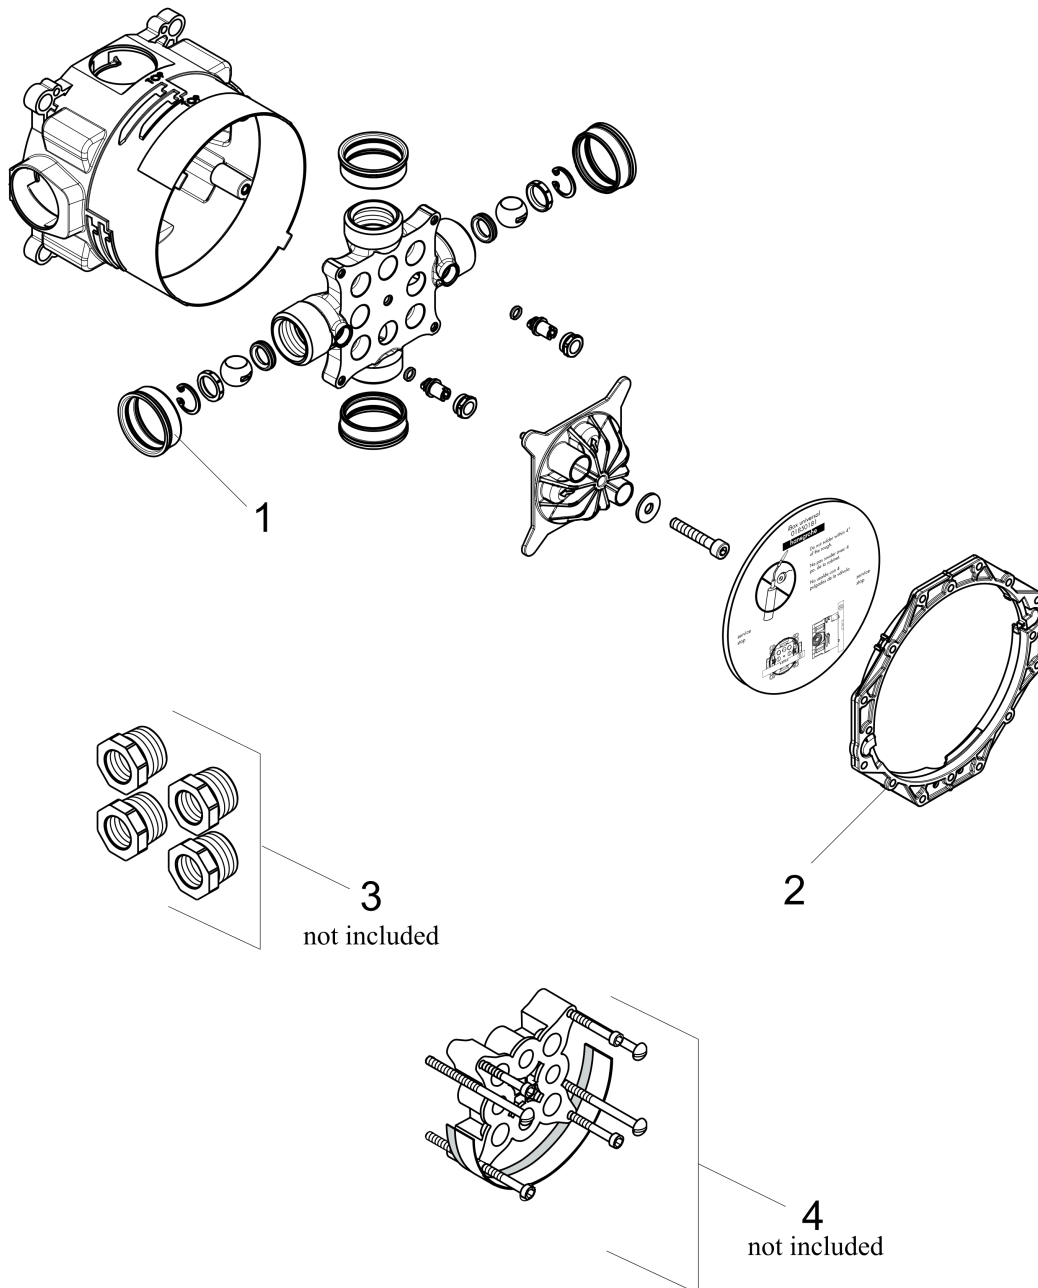

Exploded drawing

Year of production: >02/21

Locarno

Thermostatic Trim with Volume Control and Diverter

Finish: **chrome** Part no. : **04820000**

Spare parts list

Year of production: >02/21

Pos.	Description	Part no.	Price	PU
1	handle for thermostat	93917000	-	1
2	handle fixing set	95843000	-	1
3	handle	93918000	-	1
4	hollow set screw M4x5	92846000	-	1
5	adapter for handle	95252001	-	1
6	escutcheon	93919000	-	1
7	O-ring 44x4	98471000	-	1
8	O-ring 30x5	98153000	-	1
9	sleeve	92216000	-	1
10	sleeve	95253000	-	1
11	holder for escutcheon	98793000	-	1
12	set of fixing screws	96454000	-	1
13	nut	98913000	-	1
14	thermostat cartridge	98282000	-	1
15	O-ring 20x1,5	98197000	-	1
16	O-ring 25x1,5	98146000	-	1
17	O-ring 25x2,5	92146000	-	1
18	nut	95255000	-	1
19	shut off unit with selector	98283000	-	1
20	seal	95008000	-	1
21	set of screws	96525000	-	1
22	O-ring 16x2	98133000	-	1
23	non return valve (pressure-resistant up to 2 MPa)	92594000	-	1
24	set of non return valves DW 15	97350000	-	1
25	noise reduction	94073000	-	1
a	O-ring 36x2	98156000	-	1
b	extension 25 mm	13595000	-	1
c	set of fixing screws	97747000	-	1
d	compensation set 1°	95521000	-	1
e	cartridge for exchanged connections	92373000	-	1

iBox universal
Rough, with Service Stops, 3/4"
 Finish: n.a. Part no. : **01850181**

Description

Features

- 3/4" NPT
- 180° rotationally-symmetric installation
- Sound-decoupled installation
- EPD Basic Sets

Item details

List Price \$ 198.00

Compliance / Sustainability

Product image

Scale drawing

iBox universal
Rough, with Service Stops, 3/4"
Finish: n.a. Part no. : **01850181**

Exploded drawing

Year of production: >07/18

iBox universal
Rough, with Service Stops, 3/4"
 Finish: **n.a.** Part no. : **01850181**

Spare parts list

Year of production: >07/18

Pos.	Description	Part no.	Price	PU
1	seal	97739000	-	1
2	displacing ring	98797000	-	1
3	reduction coupling	88751000	-	1
4	extension 25 mm	13595000	-	1