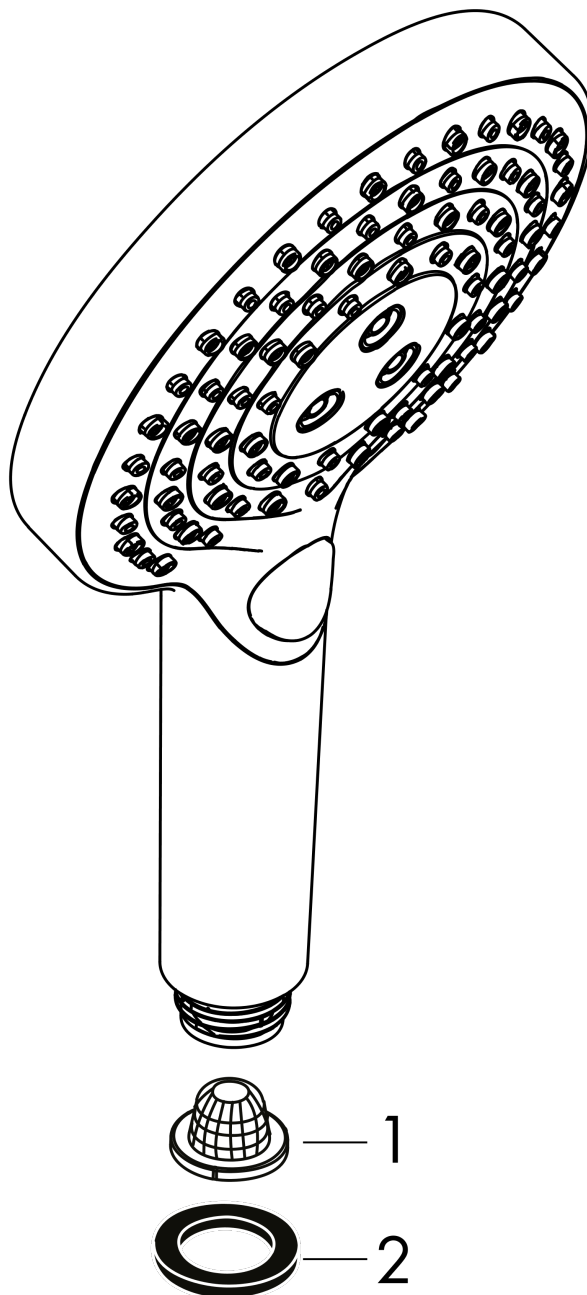

Raindance Select S
Handshower 120 3-Jet PowderRain, 2.5 GPM
Finish: **chrome** Part no. : **26037001**

Exploded drawing

Year of production: >08/18

Raindance Select S
Handshower 120 3-Jet PowderRain, 2.5 GPM
Finish: **chrome** Part no. : **26037001**

Spare parts list

Year of production: >08/18

Pos.	Description	Part no.	Price	PU
1	seal	98058000	-	1
2	filter	92672000	-	1