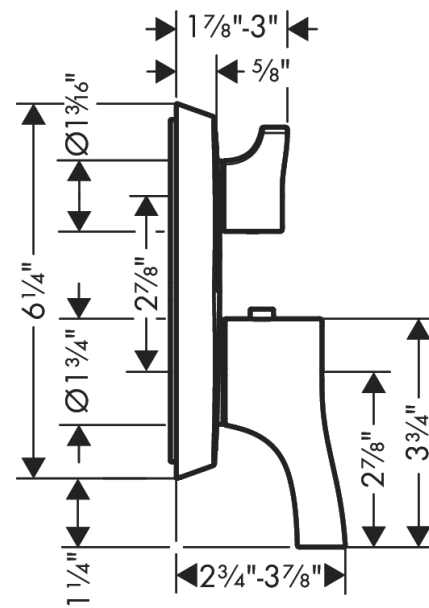

Product Picture

Features

- Showerhead size: 180 mm
- Spray pattern: Rain, IntenseRain
- Maximum flow rate (at 3 bar): 9.5 l/min
- Select button on overhead shower
- 147 no-clog spray nozzles
- Spray disc surface: fully finished matching spray face

Exploded drawing

Year of production: >02/21

Locarno

Handshower Holder with Outlet

Finish: **chrome** Part no. : **04831000**

Spare parts list

Year of production: >**02/21**

Pos.	Description	Part no.	Price	PU
1	connecting thread	96472001	-	1
2	set of non return valves DW 15	94074000	-	1
3	seal	98058000	-	1
4	shower hose 1,60 m	28276003	-	1

Locarno

Thermostatic Trim with Volume Control and Diverter

Finish: **chrome** Part no. : **04820000**

Description

Features

- Consists of: Thermostatic Trim
- Outlets may not be operated simultaneously
- Volume control and diverter for 2 functions
- Thermostatic cartridge
- Flow: 6.0 GPM (22.7 L/Min)
- Optimized for water-efficient shower products
- Anti-scald 100° safety stop

Item details

List Price \$ 630.00

Compliance / Sustainability

Product image

Scale drawing

Locarno

Thermostatic Trim with Volume Control and Diverter

Finish: **chrome** Part no. : **04820000**