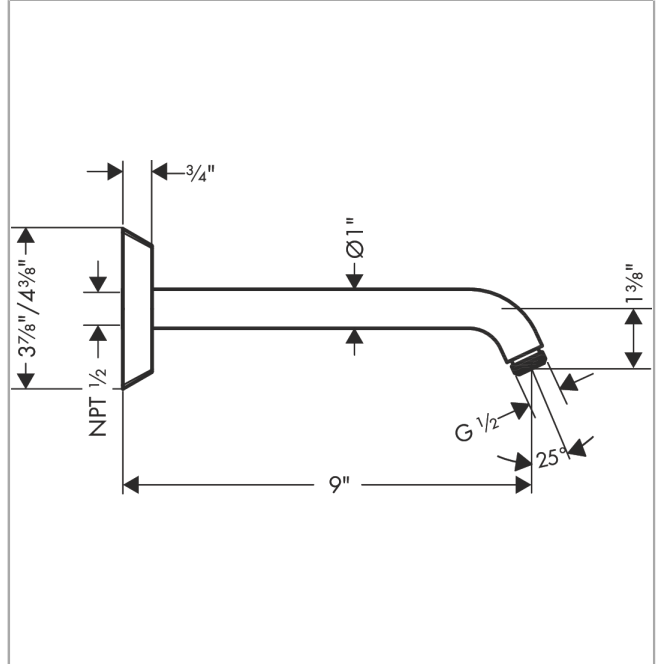

**Locarno
Showerarm, 9"**

Finish: **chrome** Part no. : **04826000**

Description

Features

- Solid Brass
- Connection type: 1/2" NPT
- Escutcheon, Showerarm

Item details

List Price \$ 200.00

Compliance / Sustainability

Product image

Scale drawing

Locarno
Showerarm, 9"

Finish: **chrome** Part no. : **04826000**

Exploded drawing

Year of production: >04/21

**Locarno
Showerarm, 9"**

Finish: **chrome** Part no. : **04826000**

Spare parts list

Year of production: >**04/21**

Pos.	Description	Part no.	Price	PU
1	escutcheon	93890000	-	1

Brand hansgrohe
 Art. Name **Croma Select S** Showerhead 180 2-Jet, 2.5 GPM
 Art. Nr. 04825000
 Surface Chrome
 Pos. 1

Product Picture

Features

- Showerhead size: 180 mm
- Spray pattern: Rain, IntenseRain
- Maximum flow rate (at 3 bar): 9.5 l/min
- Select button on overhead shower
- 147 no-clog spray nozzles
- Spray disc surface: fully finished matching spray face