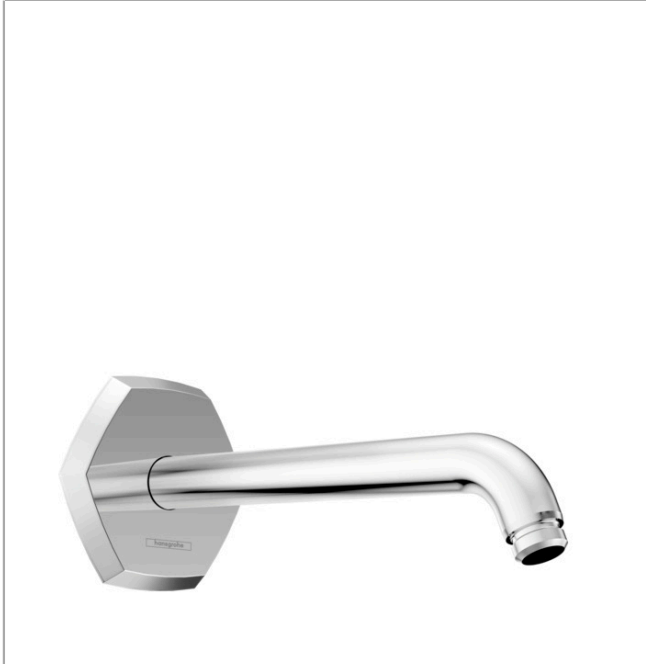

**Locarno
Showerarm, 9"**

Finish: **chrome** Part no. : **04826000**

Description

Features

- Solid Brass
- Connection type: 1/2" NPT
- Escutcheon, Showerarm

Item details

List Price \$ 200.00

Compliance / Sustainability

Product image

Scale drawing

Locarno
Showerarm, 9"

Finish: **chrome** Part no. : **04826000**

Exploded drawing

Year of production: >04/21

**Locarno
Showerarm, 9"**

Finish: **chrome** Part no. : **04826000**

Spare parts list

Year of production: >**04/21**

Pos.	Description	Part no.	Price	PU
1	escutcheon	93890000	-	1

Brand hansgrohe
 Art. Name **Croma Select S** Showerhead 180 2-Jet, 2.5 GPM
 Art. Nr. 04825000
 Surface Chrome
 Pos. 1

Product Picture

Features

- Showerhead size: 180 mm
- Spray pattern: Rain, IntenseRain
- Maximum flow rate (at 3 bar): 9.5 l/min
- Select button on overhead shower
- 147 no-clog spray nozzles
- Spray disc surface: fully finished matching spray face