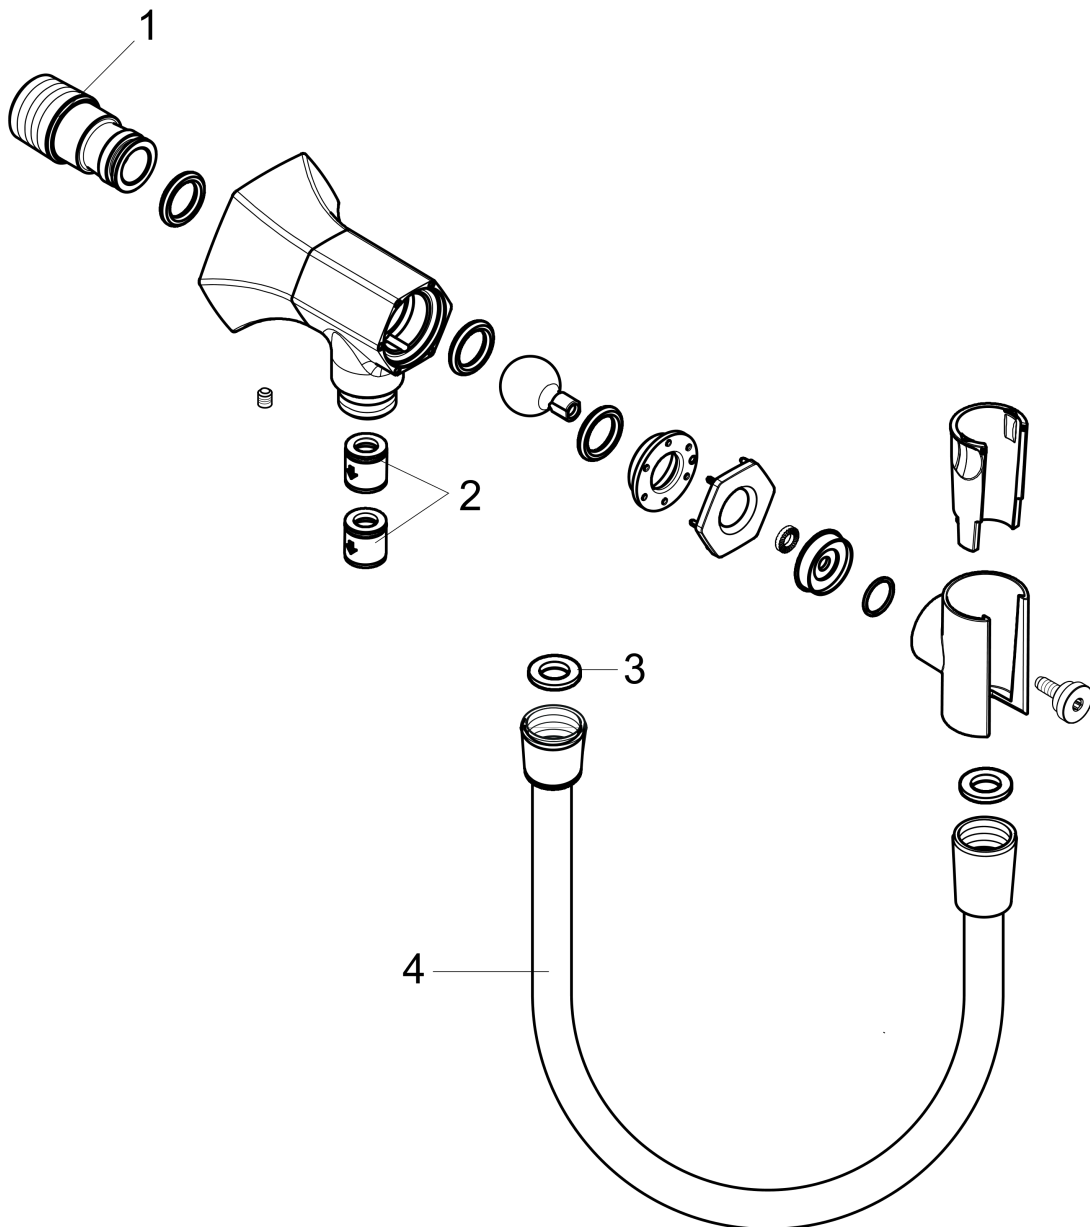

Locarno
Handshower Holder with Outlet
 Finish: **chrome** Part no. : **04831000**

Description

Features

- Consists of: Porter unit, Handshower hose
- Metal
- 1/2" NPT
- For shower hoses with a conical nut

Item details

List Price \$ 203.00

Compliance / Sustainability

Product image

Scale drawing

Locarno

Handshower Holder with Outlet

Finish: chrome Part no. : 04831000

Exploded drawing

Year of production: >02/21

Locarno

Handshower Holder with Outlet

Finish: **chrome** Part no. : **04831000**

Spare parts list

Year of production: >**02/21**

Pos.	Description	Part no.	Price	PU
1	connecting thread	96472001	-	1
2	set of non return valves DW 15	94074000	-	1
3	seal	98058000	-	1
4	shower hose 1,60 m	28276003	-	1

Locarno

Thermostatic Trim with Volume Control and Diverter

Finish: **chrome** Part no. : **04820000**

Description

Features

- Consists of: Thermostatic Trim
- Outlets may not be operated simultaneously
- Volume control and diverter for 2 functions
- Thermostatic cartridge
- Flow: 6.0 GPM (22.7 L/Min)
- Optimized for water-efficient shower products
- Anti-scald 100° safety stop