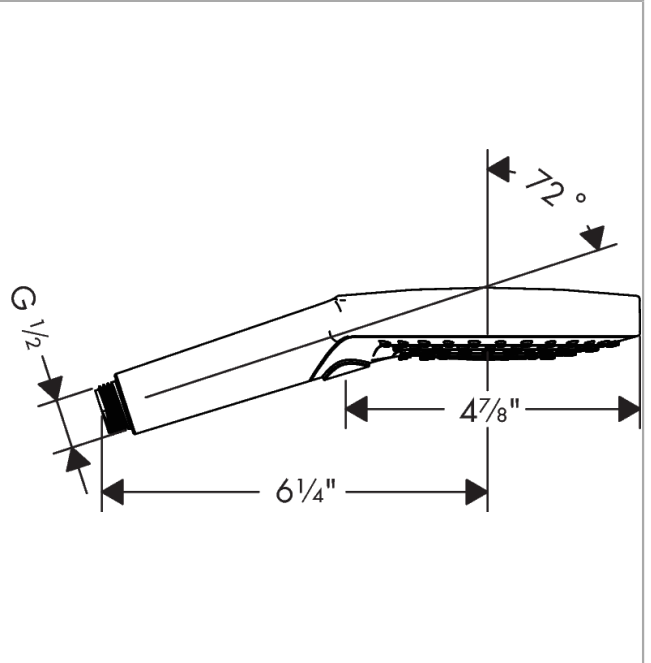

Product Picture

Features

- Showerhead size: 180 mm
- Spray pattern: Rain, IntenseRain
- Maximum flow rate (at 3 bar): 9.5 l/min
- Select button on overhead shower
- 147 no-clog spray nozzles
- Spray disc surface: fully finished matching spray face

Item details

List Price \$ 197.00

Technology

Compliance / Sustainability

Product image

Scale drawing

Raindance Select S
Handshower 120 3-Jet PowderRain, 2.5 GPM
Finish: **chrome** Part no. : **26037001**

Exploded drawing