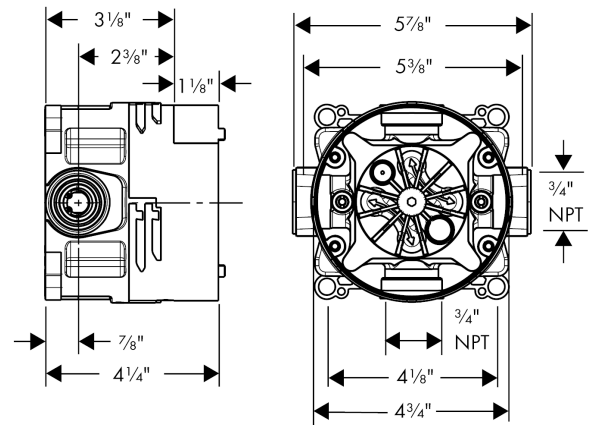

iBox universal
Rough, with Service Stops, 3/4"
 Finish: n.a. Part no. : **01850181**

Description

Features

- 3/4" NPT
- 180° rotationally-symmetric installation
- Sound-decoupled installation
- EPD Basic Sets

Item details

List Price \$ 198.00

Compliance / Sustainability

Product image

Scale drawing

iBox universal
Rough, with Service Stops, 3/4"
Finish: n.a. Part no. : **01850181**

Exploded drawing

Year of production: >07/18

iBox universal
Rough, with Service Stops, 3/4"
 Finish: **n.a.** Part no. : **01850181**

Spare parts list

Year of production: >07/18

Pos.	Description	Part no.	Price	PU
1	seal	97739000	-	1
2	displacing ring	98797000	-	1
3	reduction coupling	88751000	-	1
4	extension 25 mm	13595000	-	1