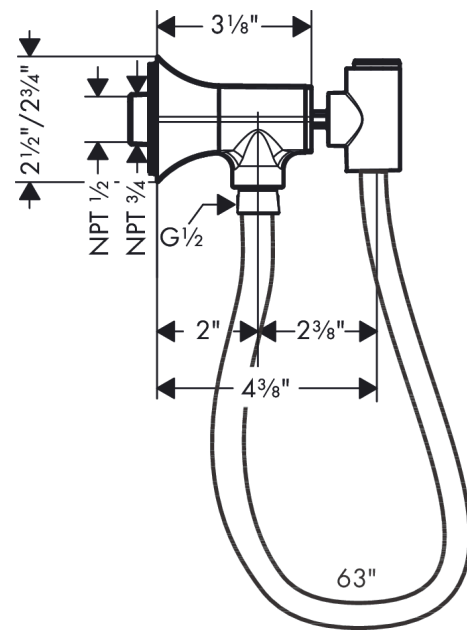

Locarno
Handshower Holder with Outlet
 Finish: **chrome** Part no. : **04831000**

Description

Features

- Consists of: Porter unit, Handshower hose
- Metal
- 1/2" NPT
- For shower hoses with a conical nut

Item details

List Price \$ 203.00

Compliance / Sustainability

Product image

Scale drawing

Locarno

Handshower Holder with Outlet

Finish: chrome Part no. : 04831000

Exploded drawing

Year of production: >02/21

Locarno

Handshower Holder with Outlet

Finish: **chrome** Part no. : **04831000**

Spare parts list

Year of production: >**02/21**

Pos.	Description	Part no.	Price	PU
1	connecting thread	96472001	-	1
2	set of non return valves DW 15	94074000	-	1
3	seal	98058000	-	1
4	shower hose 1,60 m	28276003	-	1

Locarno

Thermostatic Trim with Volume Control and Diverter

Finish: **chrome** Part no. : **04820000**

Description

Features

- Consists of: Thermostatic Trim
- Outlets may not be operated simultaneously
- Volume control and diverter for 2 functions
- Thermostatic cartridge
- Flow: 6.0 GPM (22.7 L/Min)
- Optimized for water-efficient shower products
- Anti-scald 100° safety stop