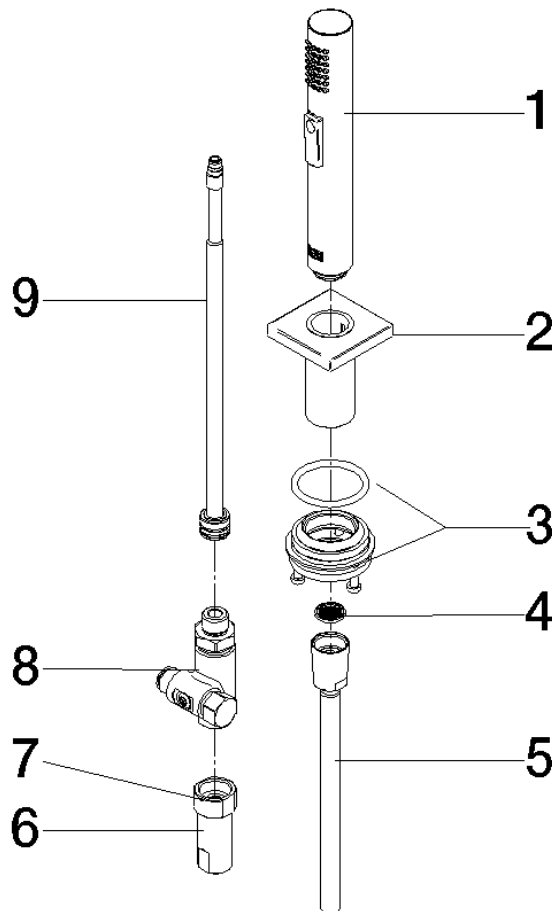

**SKU: 32815680**

Dornbracht

Specifications Currently Unavailable

27 723 970 Product version from 2/1/2023

- with angular rosette
- spray flow
- automatic spout/shower diverter
- height of mixer 190 mm
- hole diameter rinsing spray 32mm
- fabric braided hose 1500 mm
- sprayface with anti-scaling system
- lead-free

Can only be combined with 33826680, 32815680.

Intrinsic protection against back flow.

Residual water may emerge from the spray after closing.

Operating unit can be positioned freely.

	Champagne (22kt Gold)	27 723 970-47
	Chrome	27 723 970-00
	Brushed Platinum	27 723 970-06
	Platinum	27 723 970-08
	Dark Chrome	27 723 970-19
	Brushed Durabronze (23kt Gold)	27 723 970-28
	Brushed Bronze	27 723 970-42
	Brushed Champagne (22kt Gold)	27 723 970-46
	Brushed Dark Platinum	27 723 970-99

Certificates and sustainability

LGA\_29

IAPMO\_N-4976

IAPMO\_6397

27 723 970 Product version from 2/1/2023

Parts for other finishes can be found here: [Chrome](#)

**Spare parts list**

No.	Item Number	Name	Quantity used	Delivery time
	2 90 27 78 011 00-47	shaft	1.00	30
	8 90 17 09 046 12 90	diverter	1.00	2
	3 90 30 10 058 00 90	fixing set	1.00	2
	5 90 30 02 062 00-47	hose	1.00	-
Spare part can no longer be ordered, please order the replacement item				
	1 04 12 11 158 00-47	shower	1.00	30
	9 90 28 20 068 00 90	connection	1.00	2
	7 90 14 20 026 00 90	seal	1.00	2
	6 90 24 03 241 00 90	nipple	1.00	2
	4 09 23 01 039 90	sieve	1.00	2