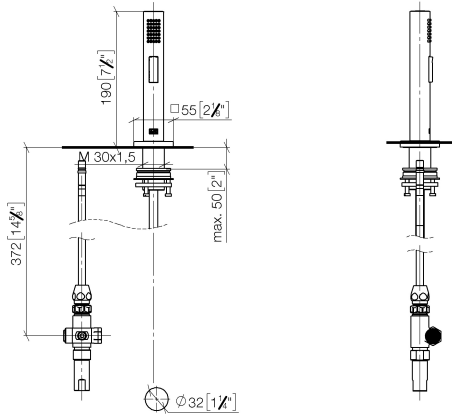

**SKU: 32815680**

Dornbracht

Specifications Currently Unavailable

27 723 970 Product version from 2/1/2023

- with angular rosette
- spray flow
- automatic spout/shower diverter
- height of mixer 190 mm
- hole diameter rinsing spray 32mm
- fabric braided hose 1500 mm
- sprayface with anti-scaling system
- lead-free

Can only be combined with 33826680, 32815680.

Intrinsic protection against back flow.

Residual water may emerge from the spray after closing.

Operating unit can be positioned freely.

	Champagne (22kt Gold)	27 723 970-47
	Chrome	27 723 970-00
	Brushed Platinum	27 723 970-06
	Platinum	27 723 970-08
	Dark Chrome	27 723 970-19
	Brushed Durabronze (23kt Gold)	27 723 970-28
	Brushed Bronze	27 723 970-42
	Brushed Champagne (22kt Gold)	27 723 970-46
	Brushed Dark Platinum	27 723 970-99

27 723 970 Product version from 2/1/2023

mm [inches]

Codes & Standards

DIN 4109

ISO 3822

NSF372

NSF61

Ü-Zeichen

Certificates and sustainability

LGA\_29

IAPMO\_N-4976

IAPMO\_6397

27 723 970 Product version from 2/1/2023

Parts for other finishes can be found here: [Chrome](#)

**Spare parts list**

No.	Item Number	Name	Quantity used	Delivery time
	2 90 27 78 011 00-47	shaft	1.00	30
	8 90 17 09 046 12 90	diverter	1.00	2
	3 90 30 10 058 00 90	fixing set	1.00	2
	5 90 30 02 062 00-47	hose	1.00	-
Spare part can no longer be ordered, please order the replacement item				
	1 04 12 11 158 00-47	shower	1.00	30
	9 90 28 20 068 00 90	connection	1.00	2
	7 90 14 20 026 00 90	seal	1.00	2
	6 90 24 03 241 00 90	nipple	1.00	2
	4 09 23 01 039 90	sieve	1.00	2