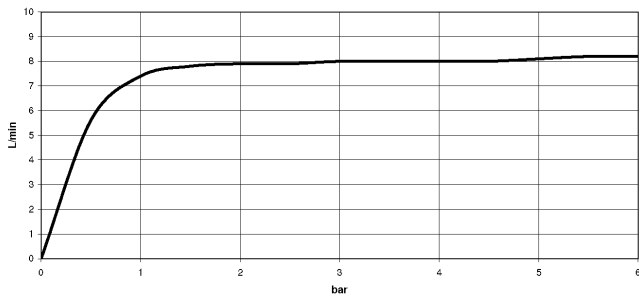

LOT Single-lever mixer - Champagne (22kt Gold)

LOT

33 800 680 Product version from 3/1/2023

- 236mm projection
- pivotable spout 360°
- air-enriched flow
- max. flow 8 l/min at 3 bar flow pressure
- lead-free
- This product can help a building meet the requirements of Green Building Rating Systems, e.g. LEED®, BREEAM®, DGNB

Flow rate chart

Codes & Standards

DIN 4109

ISO 3822

Ü-Zeichen

LOT Single-lever mixer - Champagne (22kt Gold)

LOT

33 800 680 Product version from 3/1/2023