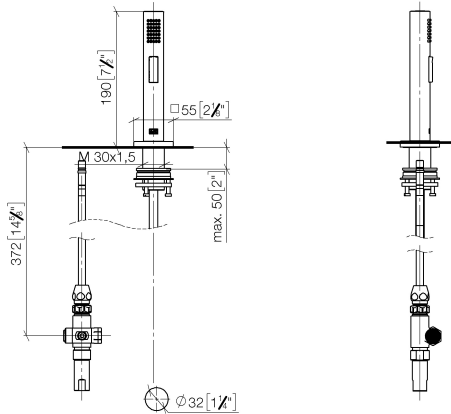

Certificates and sustainability

LGA_38

33 800 680 Product version from 3/1/2023

Parts for other finishes can be found here: [Chrome](#)

Spare parts list

No.	Item Number	Name	Quantity used	Delivery time
7	90 20 86 004 00-47	handle	1.00	30
8	04 30 04 101 00 90	hose	2.00	2
4	90 15 05 042 00 90	cartridge	1.00	2
5	09 24 04 266 90	nut	1.00	2
3	90 31 20 087 00-47	plug	1.00	30
1	90 11 06 218 00-47	spout	1.00	30
11	90 28 10 207 00 90	gasket kit	1.00	2
10	90 27 86 004 00-47	rosette	1.00	30
6	90 28 30 052 00-47	cover	1.00	30
2	09 31 11 044 90	pin	1.00	2
9	90 30 10 057 00 90	fixing set	1.00	2

Rinsing spray set - Champagne (22kt Gold)

SERIES-VARIOUS

27 723 970 Product version from 2/1/2023

- with angular rosette
- spray flow
- automatic spout/shower diverter
- height of mixer 190 mm
- hole diameter rinsing spray 32mm
- fabric braided hose 1500 mm
- sprayface with anti-scaling system
- lead-free

Can only be combined with 33826680, 32815680.

Intrinsic protection against back flow.

Residual water may emerge from the spray after closing.

Operating unit can be positioned freely.

	Champagne (22kt Gold)	27 723 970-47
	Chrome	27 723 970-00
	Brushed Platinum	27 723 970-06
	Platinum	27 723 970-08
	Dark Chrome	27 723 970-19
	Brushed Durabronze (23kt Gold)	27 723 970-28
	Brushed Bronze	27 723 970-42
	Brushed Champagne (22kt Gold)	27 723 970-46
	Brushed Dark Platinum	27 723 970-99

27 723 970 Product version from 2/1/2023

mm [inches]

Codes & Standards

DIN 4109

ISO 3822

NSF372

NSF61

Ü-Zeichen