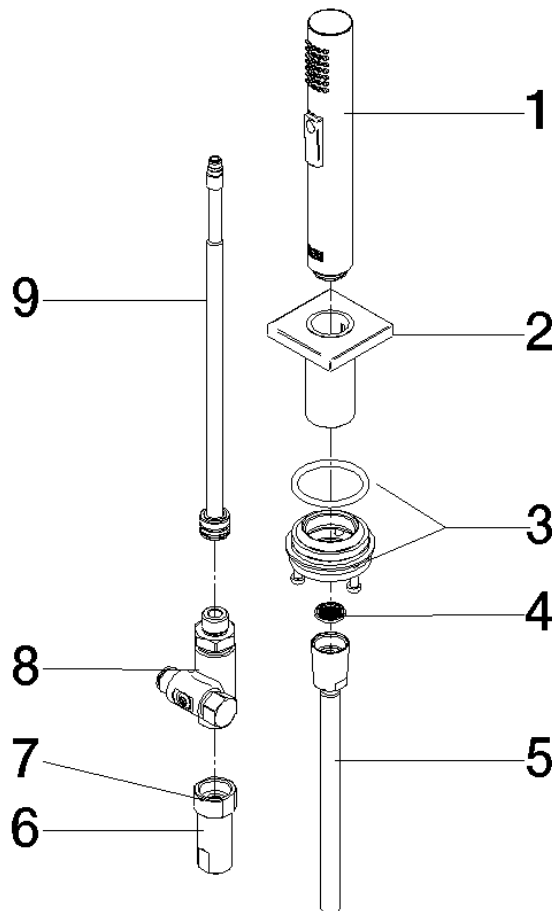

Certificates and sustainability

LGA_38

33 800 680 Product version from 3/1/2023

Parts for other finishes can be found here: [Chrome](#)

Spare parts list

No.	Item Number	Name	Quantity used	Delivery time
7	90 20 86 004 00-47	handle	1.00	30
8	04 30 04 101 00 90	hose	2.00	2
4	90 15 05 042 00 90	cartridge	1.00	2
5	09 24 04 266 90	nut	1.00	2
3	90 31 20 087 00-47	plug	1.00	30
1	90 11 06 218 00-47	spout	1.00	30
11	90 28 10 207 00 90	gasket kit	1.00	2
10	90 27 86 004 00-47	rosette	1.00	30
6	90 28 30 052 00-47	cover	1.00	30
2	09 31 11 044 90	pin	1.00	2
9	90 30 10 057 00 90	fixing set	1.00	2

Rinsing spray set - Champagne (22kt Gold)

SERIES-VARIOUS

27 723 970 Product version from 2/1/2023

- with angular rosette
- spray flow
- automatic spout/shower diverter
- height of mixer 190 mm
- hole diameter rinsing spray 32mm
- fabric braided hose 1500 mm
- sprayface with anti-scaling system
- lead-free

Certificates and sustainability

LGA_29

IAPMO_N-4976

IAPMO_6397

27 723 970 Product version from 2/1/2023

Parts for other finishes can be found here: [Chrome](#)

Spare parts list

No.	Item Number	Name	Quantity used	Delivery time
	Spare part can no longer be ordered, please order the replacement item			
2	90 27 78 011 00-47	shaft	1.00	30
8	90 17 09 046 12 90	diverter	1.00	2
3	90 30 10 058 00 90	fixing set	1.00	2
5	90 30 02 062 00-47	hose	1.00	-
1	04 12 11 158 00-47	shower	1.00	30
9	90 28 20 068 00 90	connection	1.00	2
7	90 14 20 026 00 90	seal	1.00	2
6	90 24 03 241 00 90	nipple	1.00	2
4	09 23 01 039 90	sieve	1.00	2