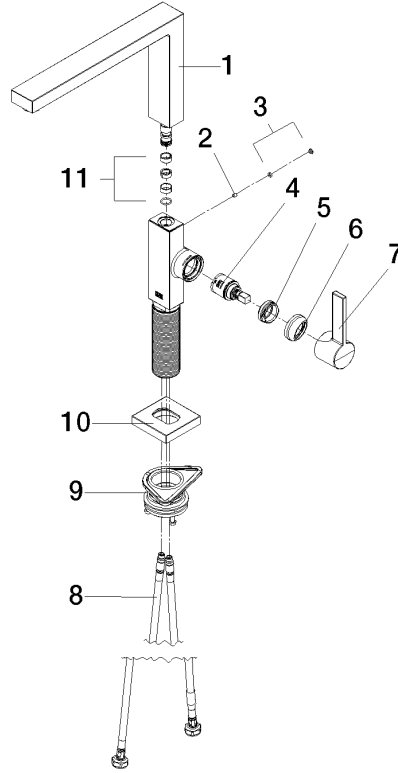

LOT Single-lever mixer - Champagne (22kt Gold)

LOT

33 800 680 Product version from 3/1/2023

- 236mm projection
- pivotable spout 360°
- air-enriched flow
- max. flow 8 l/min at 3 bar flow pressure
- lead-free
- This product can help a building meet the requirements of Green Building Rating Systems, e.g. LEED®, BREEAM®, DGNB

Certificates and sustainability

LGA_38

33 800 680 Product version from 3/1/2023

Parts for other finishes can be found here: [Chrome](#)

Spare parts list

No.	Item Number	Name	Quantity used	Delivery time
7	90 20 86 004 00-47	handle	1.00	30
8	04 30 04 101 00 90	hose	2.00	2
4	90 15 05 042 00 90	cartridge	1.00	2
5	09 24 04 266 90	nut	1.00	2
3	90 31 20 087 00-47	plug	1.00	30
1	90 11 06 218 00-47	spout	1.00	30
11	90 28 10 207 00 90	gasket kit	1.00	2
10	90 27 86 004 00-47	rosette	1.00	30
6	90 28 30 052 00-47	cover	1.00	30
2	09 31 11 044 90	pin	1.00	2
9	90 30 10 057 00 90	fixing set	1.00	2

Rinsing spray set - Champagne (22kt Gold)

SERIES-VARIOUS

27 723 970 Product version from 2/1/2023

- with angular rosette
- spray flow
- automatic spout/shower diverter
- height of mixer 190 mm
- hole diameter rinsing spray 32mm
- fabric braided hose 1500 mm
- sprayface with anti-scaling system
- lead-free