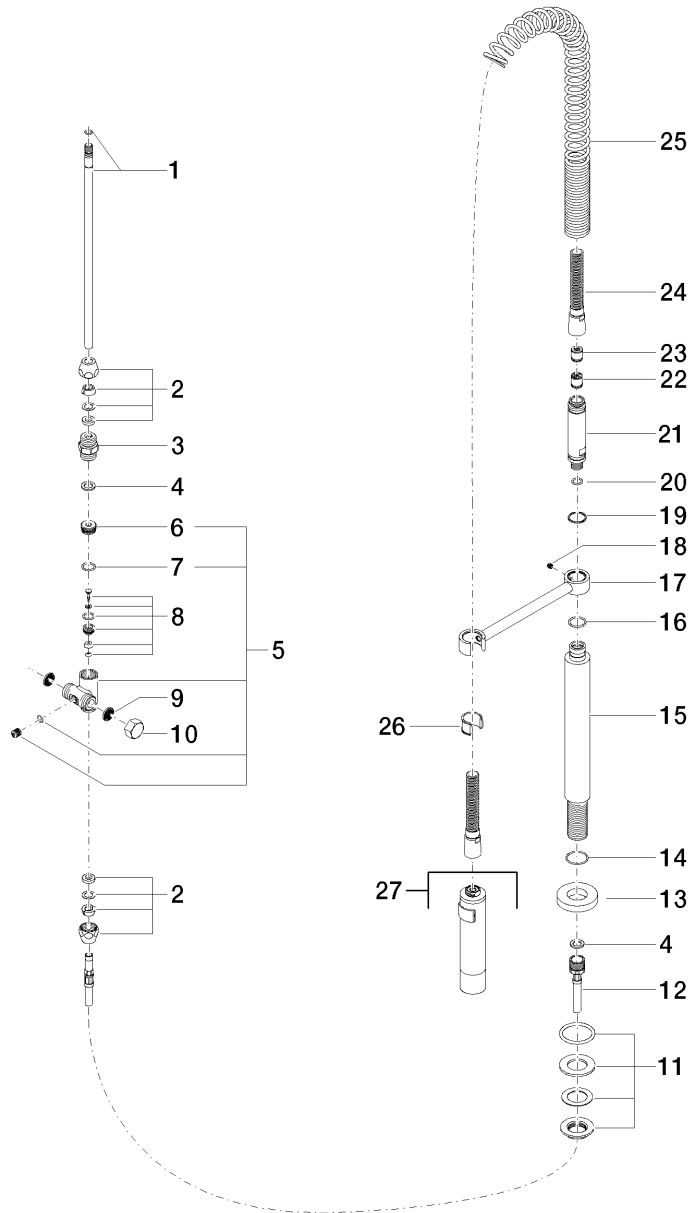

### Product specifications

- 26 1/8" approximate height of Profi spray
  - Automatic diverter
  - Hand spray arm can be pivoted and locked into place
  - Can be installed with or without flange
  - Flange diameter 2 1/8"
  - Hand spray with descaling system designed to be combined with fittings of the TARA ULTRA, ELIO and META 02 series
- Internal backflow preventer.

### Surfaces

- chrome 27789970-000010
- matt platinum 27789970-060010

**Exploded assembly drawing**

**Order quantity**

<b>No.</b>	<b>Article number</b>	<b>Name</b>	<b>Installation quantity</b>
1	0424020461090	pipe	1
2	04233004000ff	threaded connector	2
3	0924031681090	nipple	1
4	09142000290	seal	2
5	0417090461090	diverter	1
6	0924041121090	nipple	1
7	09141003390	seal	1
8	0421100311090	diverter	1
9	09230103990	insert	2
10	0421020060092	cap	1
11	0423100040390	fixing set	1
12	09300406790	hose	1
13	092810064ff	rosette	1
14	09141012090	seal	1
15	09111006610ff	connection	1
16	09141003190	seal	1
17	04172001400ff	holder	1
18	09311104990	pin	1
19	09141501290	ring	1
20	09141000390	seal	1
21	09300106710ff	adaptor	1
22	09230104090	back-flow preventer	1
23	09230104790	back-flow preventer	1
24	093002065ff	hose	1
25	09160203490	spring	1
26	09184003590	sleeve	1
27	04121109410ff	shower	1