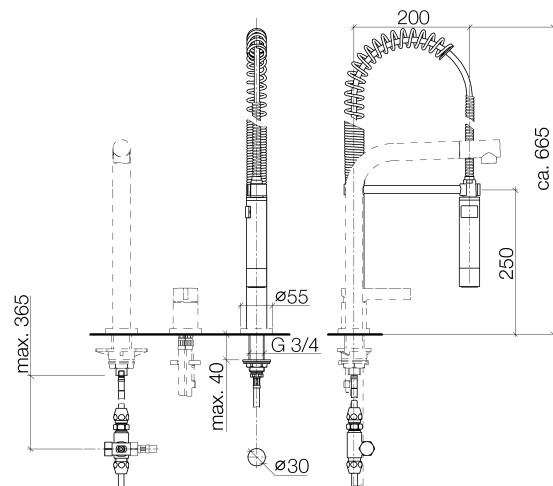

**SKU: 32815875**

Dornbracht

Specifications Currently Unavailable

### Product specifications

- 26 1/8" approximate height of Profi spray
  - Automatic diverter
  - Hand spray arm can be pivoted and locked into place
  - Can be installed with or without flange
  - Flange diameter 2 1/8"
  - Hand spray with descaling system designed to be combined with fittings of the TARA ULTRA, ELIO and META 02 series
- Internal backflow preventer.

### Surfaces

- chrome 27789970-000010
- matt platinum 27789970-060010

**Exploded assembly drawing**

**Order quantity**

<b>No.</b>	<b>Article number</b>	<b>Name</b>	<b>Installation quantity</b>
1	0424020461090	pipe	1
2	04233004000ff	threaded connector	2
3	0924031681090	nipple	1
4	09142000290	seal	2
5	0417090461090	diverter	1
6	0924041121090	nipple	1
7	09141003390	seal	1
8	0421100311090	diverter	1
9	09230103990	insert	2
10	0421020060092	cap	1
11	0423100040390	fixing set	1
12	09300406790	hose	1
13	092810064ff	rosette	1
14	09141012090	seal	1
15	09111006610ff	connection	1
16	09141003190	seal	1
17	04172001400ff	holder	1
18	09311104990	pin	1
19	09141501290	ring	1
20	09141000390	seal	1
21	09300106710ff	adaptor	1
22	09230104090	back-flow preventer	1
23	09230104790	back-flow preventer	1
24	093002065ff	hose	1
25	09160203490	spring	1
26	09184003590	sleeve	1
27	04121109410ff	shower	1