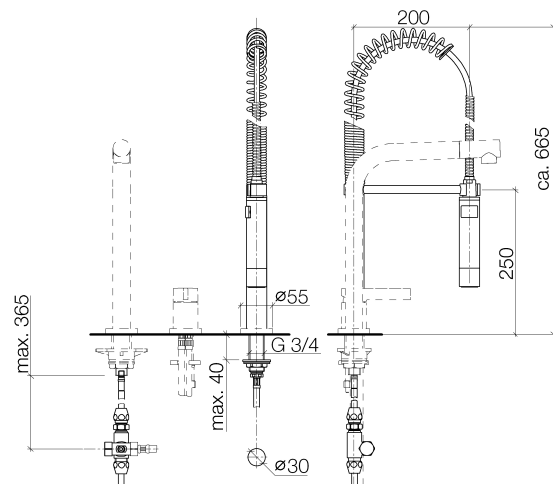

SKU: 32816888

Dornbracht

Specifications Currently Unavailable

Product specifications

- 26 1/8" approximate height of Profi spray
 - Automatic diverter
 - Hand spray arm can be pivoted and locked into place
 - Can be installed with or without flange
 - Flange diameter 2 1/8"
 - Hand spray with descaling system designed to be combined with fittings of the TARA ULTRA, ELIO and META 02 series
- Internal backflow preventer.

Surfaces

- chrome 27789970-000010
- matt platinum 27789970-060010

Exploded assembly drawing

Order quantity

| No. | Article number | Name | Installation quantity |
|------------|-----------------------|---------------------|------------------------------|
| 1 | 0424020461090 | pipe | 1 |
| 2 | 04233004000ff | threaded connector | 2 |
| 3 | 0924031681090 | nipple | 1 |
| 4 | 09142000290 | seal | 2 |
| 5 | 0417090461090 | diverter | 1 |
| 6 | 0924041121090 | nipple | 1 |
| 7 | 09141003390 | seal | 1 |
| 8 | 0421100311090 | diverter | 1 |
| 9 | 09230103990 | insert | 2 |
| 10 | 0421020060092 | cap | 1 |
| 11 | 0423100040390 | fixing set | 1 |
| 12 | 09300406790 | hose | 1 |
| 13 | 092810064ff | rosette | 1 |
| 14 | 09141012090 | seal | 1 |
| 15 | 09111006610ff | connection | 1 |
| 16 | 09141003190 | seal | 1 |
| 17 | 04172001400ff | holder | 1 |
| 18 | 09311104990 | pin | 1 |
| 19 | 09141501290 | ring | 1 |
| 20 | 09141000390 | seal | 1 |
| 21 | 09300106710ff | adaptor | 1 |
| 22 | 09230104090 | back-flow preventer | 1 |
| 23 | 09230104790 | back-flow preventer | 1 |
| 24 | 093002065ff | hose | 1 |
| 25 | 09160203490 | spring | 1 |
| 26 | 09184003590 | sleeve | 1 |
| 27 | 04121109410ff | shower | 1 |