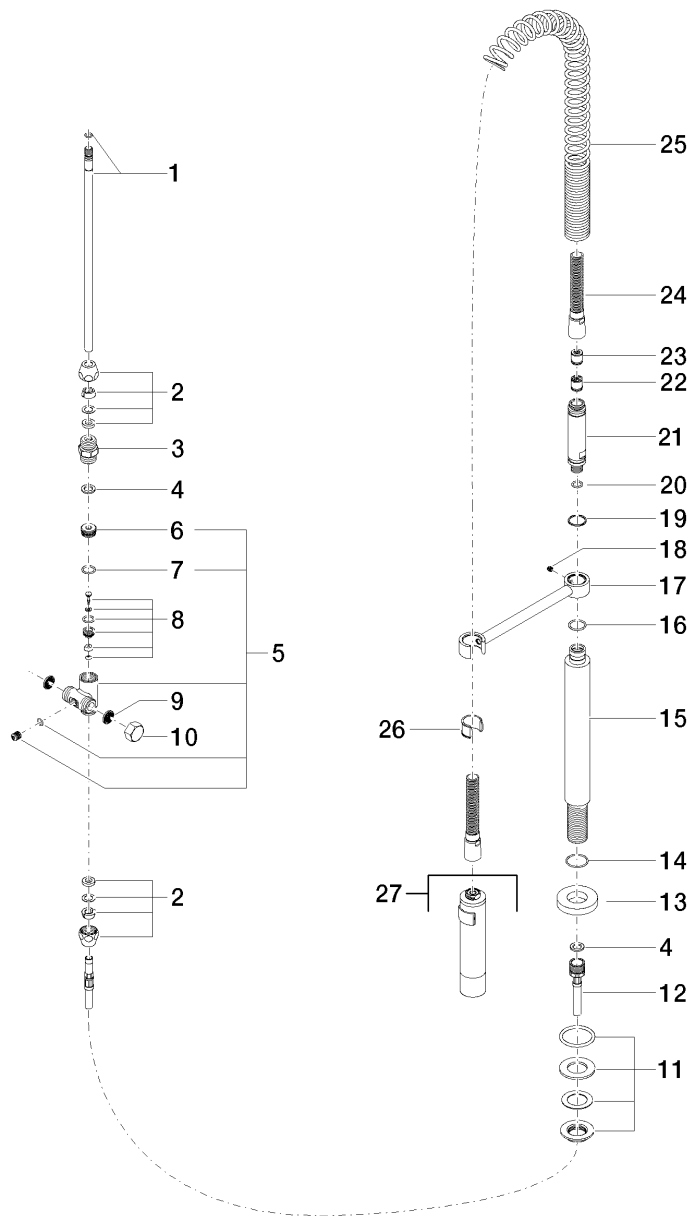

SKU: 32816888

Dornbracht

Specifications Currently Unavailable

Product specifications

- 26 1/8" approximate height of Profi spray
 - Automatic diverter
 - Hand spray arm can be pivoted and locked into place
 - Can be installed with or without flange
 - Flange diameter 2 1/8"
 - Hand spray with descaling system designed to be combined with fittings of the TARA ULTRA, ELIO and META 02 series
- Internal backflow preventer.

Surfaces

- chrome 27789970-000010
- matt platinum 27789970-060010

Exploded assembly drawing

Order quantity

| No. | Article number | Name | Installation quantity |
|------------|-----------------------|---------------------|------------------------------|
| 1 | 0424020461090 | pipe | 1 |
| 2 | 04233004000ff | threaded connector | 2 |
| 3 | 0924031681090 | nipple | 1 |
| 4 | 09142000290 | seal | 2 |
| 5 | 0417090461090 | diverter | 1 |
| 6 | 0924041121090 | nipple | 1 |
| 7 | 09141003390 | seal | 1 |
| 8 | 0421100311090 | diverter | 1 |
| 9 | 09230103990 | insert | 2 |
| 10 | 0421020060092 | cap | 1 |
| 11 | 0423100040390 | fixing set | 1 |
| 12 | 09300406790 | hose | 1 |
| 13 | 092810064ff | rosette | 1 |
| 14 | 09141012090 | seal | 1 |
| 15 | 09111006610ff | connection | 1 |
| 16 | 09141003190 | seal | 1 |
| 17 | 04172001400ff | holder | 1 |
| 18 | 09311104990 | pin | 1 |
| 19 | 09141501290 | ring | 1 |
| 20 | 09141000390 | seal | 1 |
| 21 | 09300106710ff | adaptor | 1 |
| 22 | 09230104090 | back-flow preventer | 1 |
| 23 | 09230104790 | back-flow preventer | 1 |
| 24 | 093002065ff | hose | 1 |
| 25 | 09160203490 | spring | 1 |
| 26 | 09184003590 | sleeve | 1 |
| 27 | 04121109410ff | shower | 1 |