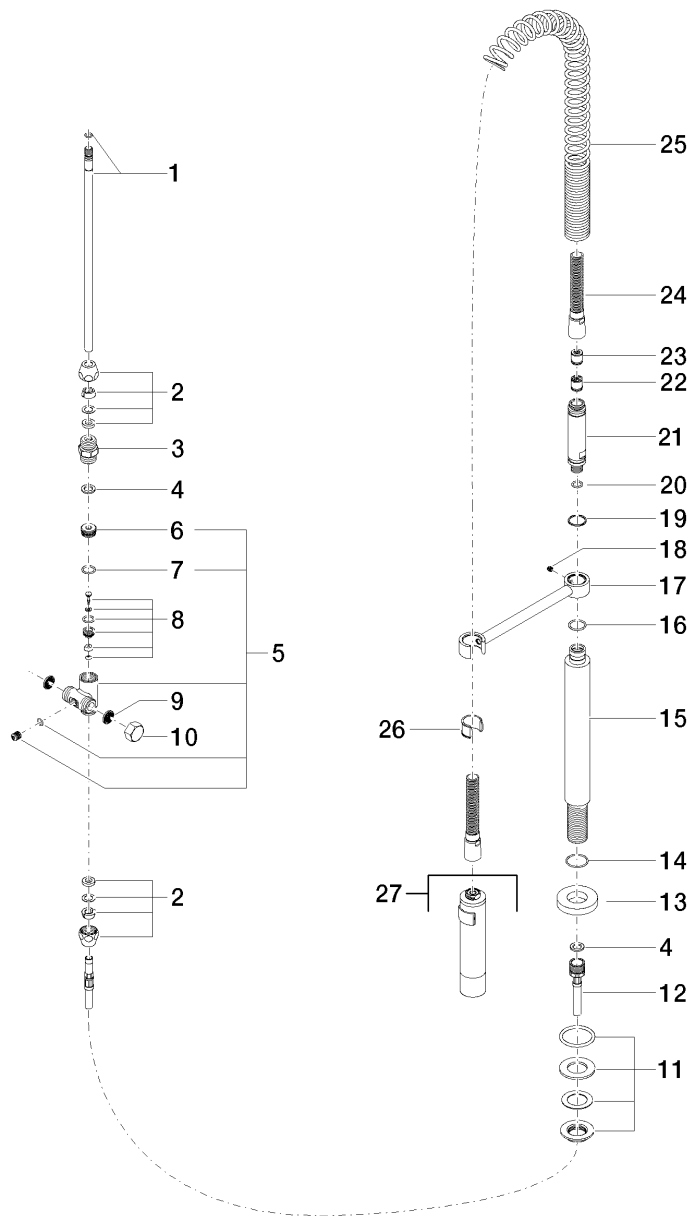

SKU: 32815682

Dornbracht

Specifications Currently Unavailable

Product specifications

- 26 1/8" approximate height of Profi spray
- Automatic diverter
- Hand spray arm can be pivoted and locked into place
- Can be installed with or without flange
- Flange diameter 2 1/8"
- Hand spray with descaling system designed to be combined with fittings of the TARA ULTRA, ELIO and META 02 series
- Internal backflow preventer.

Surfaces

- chrome 27789970-000010
- matt platinum 27789970-060010

Exploded assembly drawing

Order quantity

No.	Article number	Name	Installation quantity
1	0424020461090	pipe	1
2	04233004000ff	threaded connector	2
3	0924031681090	nipple	1
4	09142000290	seal	2
5	0417090461090	diverter	1
6	0924041121090	nipple	1
7	09141003390	seal	1
8	0421100311090	diverter	1
9	09230103990	insert	2
10	0421020060092	cap	1
11	0423100040390	fixing set	1
12	09300406790	hose	1
13	092810064ff	rosette	1
14	09141012090	seal	1
15	09111006610ff	connection	1
16	09141003190	seal	1
17	04172001400ff	holder	1
18	09311104990	pin	1
19	09141501290	ring	1
20	09141000390	seal	1
21	09300106710ff	adaptor	1
22	09230104090	back-flow preventer	1
23	09230104790	back-flow preventer	1
24	093002065ff	hose	1
25	09160203490	spring	1
26	09184003590	sleeve	1
27	04121109410ff	shower	1