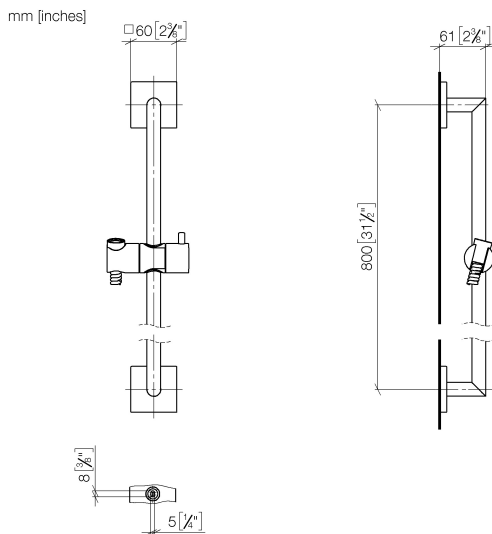

Bathtub - CL.1

Slide bar set without hand shower - polished chrome

Article number: 26 413 980-00

- Slide bar
- Hole diameter 18 mm
- Flange 2-3/8" x 2-3/8"
- Center to center 31-1/2"
- Metal shower hose 68-7/8" with anti-twist device
- Shower hose connection 3/8"
- NOTE: Hand shower sold separately. Please see hand shower options under the miscellaneous articles section of each series.

polished chrome

Dimensional drawing

All dimensions in mm / inch = mm x 0,0394

Bathtub - CL.1

Slide bar set without hand shower - polished chrome

Article number: 26 413 980-00

Bathtub - CL.1

Slide bar set without hand shower - polished chrome

Recommended article

35 080 970-90 0010
Rough-in adapter -

28 450 980-00
Wall elbow - polished chrome

Bathtub - CL.1

Slide bar set without hand shower - polished chrome

Article number: 26 413 980-00

Spare parts list

Number	Item Number	Designation	Number of units
1	05 30 31 025 00 90	fixing set	2
2	08 17 98 507-00	holder	2
3	09 31 11 061 90	pin	2
4	05 28 22 590 01-00	bar	1
5	12 580 970-00	Slider - polished chrome	1
6	28 322 970-00	Metal shower hose 1/2" x 3/8" x 68-7/8" - polished chrome	1