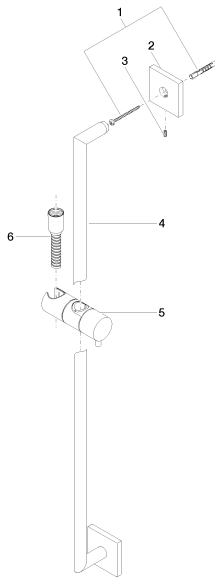

Bathtub - CL.1

Slide bar set without hand shower - polished chrome

Article number: 26 413 980-00

- Slide bar
- Hole diameter 18 mm
- Flange 2-3/8" x 2-3/8"
- Center to center 31-1/2"
- Metal shower hose 68-7/8" with anti-twist device
- Shower hose connection 3/8"
- NOTE: Hand shower sold separately. Please see hand shower options under the miscellaneous articles section of each series.

polished chrome

Dimensional drawing

All dimensions in mm / inch = mm x 0,0394

Bathtub - CL.1

Slide bar set without hand shower - polished chrome

Article number: 26 413 980-00

Bathtub - CL.1

Slide bar set without hand shower - polished chrome

Recommended article

35 080 970-90 0010
Rough-in adapter -

28 450 980-00
Wall elbow - polished chrome

Bathtub - CL.1

Slide bar set without hand shower - polished chrome

Article number: 26 413 980-00

Spare parts list

Number	Item Number	Designation	Number of units
1	05 30 31 025 00 90	fixing set	2
2	08 17 98 507-00	holder	2
3	09 31 11 061 90	pin	2
4	05 28 22 590 01-00	bar	1
5	12 580 970-00	Slider - polished chrome	1
6	28 322 970-00	Metal shower hose 1/2" x 3/8" x 68-7/8" - polished chrome	1