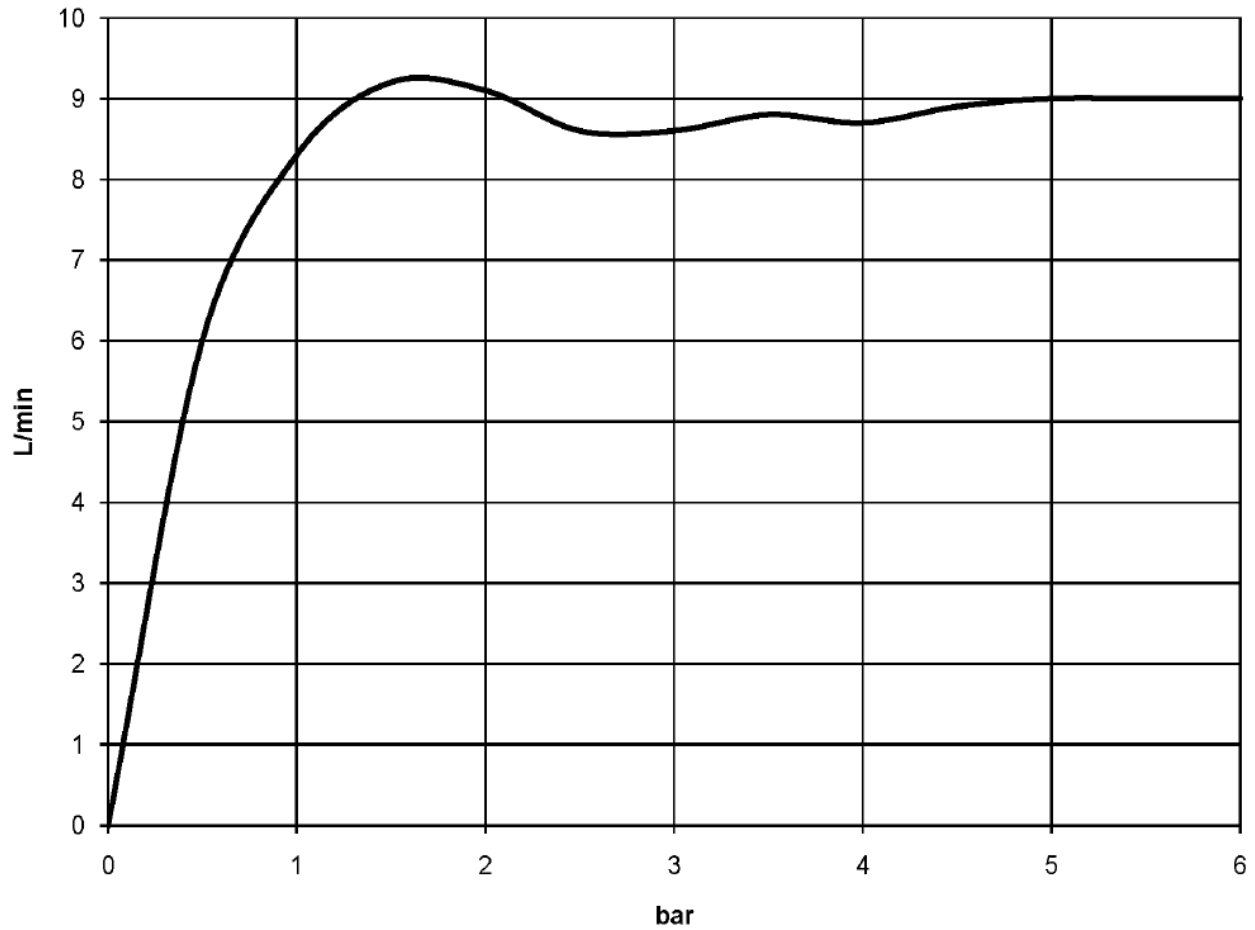

Product specifications

- Hand shower with three spray patterns (regular, soft and massage spray) with descaling system
- 3/8" x 1/2" x 68 7/8" shower hose with rotating hose connector
- Flanges 3 1/8 x 2 1/8"
- Slide bar
- Water flow rate limited to max. 2 gpm
- Center to center 31 1/2"

Accessories required

- Rough-in adaptor; 35080970
- Rough-in adaptor; 35080970

Exploded assembly drawing

Order quantity

No.	Article number	Name	Installation quantity
1	28011979ff	shower	1
2	28322970ff	hose	1
3	26701710ff	shower set	1