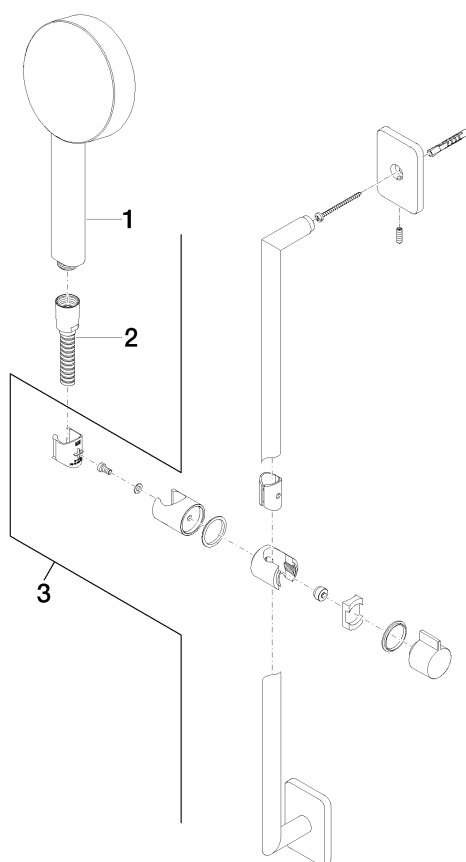

Product specifications

- Hand shower with three spray patterns (regular, soft and massage spray) with descaling system
- 3/8" x 1/2" x 68 7/8" shower hose with rotating hose connector
- Flanges 3 1/8 x 2 1/8"
- Slide bar
- Water flow rate limited to max. 2 gpm
- Center to center 31 1/2"

Accessories required

- Rough-in adaptor; 35080970
- Rough-in adaptor; 35080970

Exploded assembly drawing

Order quantity

No.	Article number	Name	Installation quantity
1	28011979ff	shower	1
2	28322970ff	hose	1
3	26701710ff	shower set	1