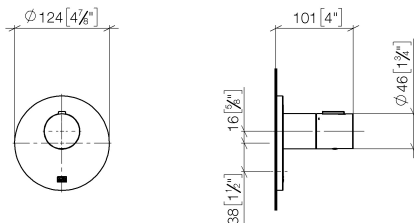

Bathtub - Meta

xTOOL Concealed thermostat without volume control 3/4" - platinum matte

Article number: 36 503 979-06

- Cover plate Ø 4-7/8"
- Temperature control handle with safety lock at 100 °F/ 38°C
- Thermostat cartridge
- Fittings group in compliance with DIN 4109: 2

platinum matte

Accessory is required for this item.

Discontinued items available to order until 31.12.9999

Dimensional drawing

mm [inches]

All dimensions in mm / inch = mm x 0,0394

Bathtub - Meta

xTOOL Concealed thermostat without volume control 3/4" - platinum matte