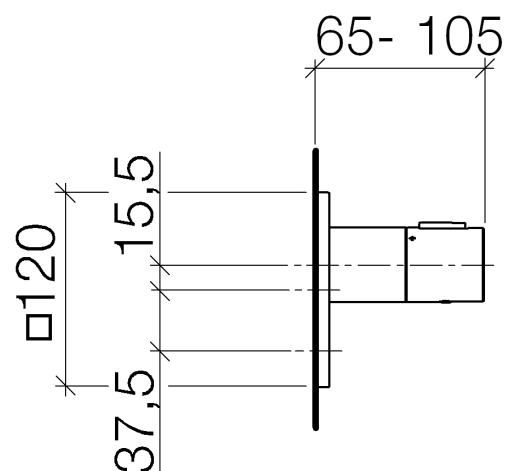

Product specifications

Exposed trim parts only, rough to be ordered separately

- Flange 4 3/4 x 4 3/4"
- Temperature control handle with safety lock 100.4 °F

Surfaces

- | | |
|-----------------|-------------|
| • chrome | 36416780-00 |
| • matt platinum | 36416780-06 |
| • platinum | 36416780-08 |

Accessories required

- Rough for xTool thermostat without volume control; 35517970

Exploded assembly drawing

Order quantity

No.	Article number	Name	Installation quantity
1	1217797090	Extension 28mm Thermostat xTOOL (concealed rough parts)	1
2	1217897090	extension	1
3	091102196ff	cover	1
4	09141004990	seal	1
5	092102112ff	sleeve	1
6	04173300401ff	handle	1
7	092133010ff	handle	1
8	09160202790	spring	1
9	09303013690	screw	1
10	093120049ff	plug	1

SKU: 36310671

Dornbracht

Specifications Currently Unavailable