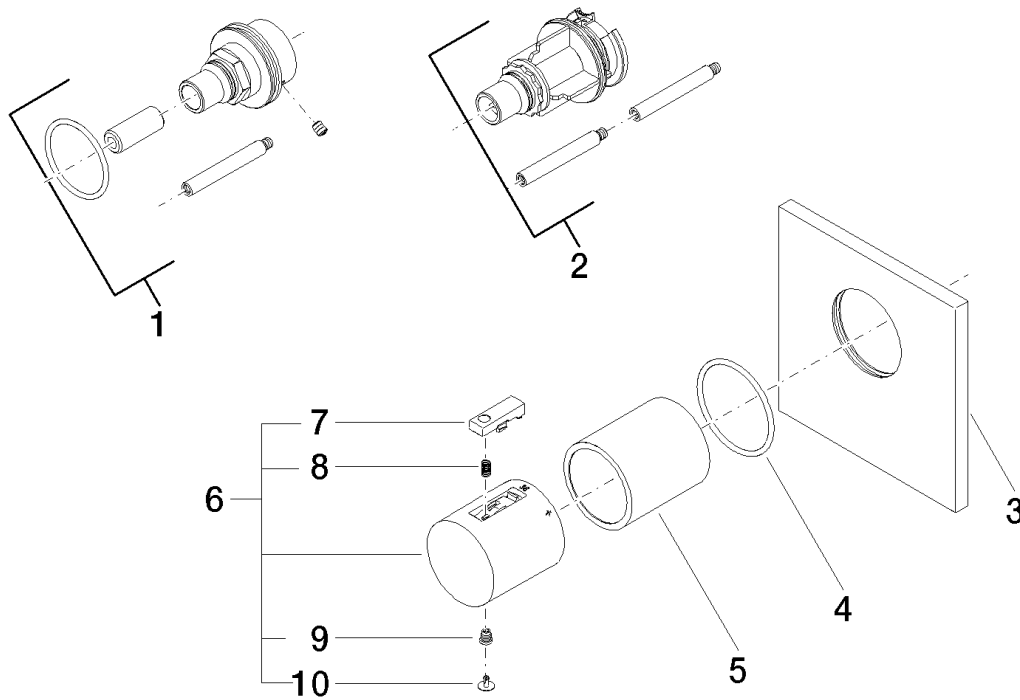

Product specifications

Exposed trim parts only, rough to be ordered separately

- Flange 4 3/4 x 4 3/4"
- Temperature control handle with safety lock 100.4 °F

Surfaces

- | | |
|-----------------|-------------|
| • chrome | 36416780-00 |
| • matt platinum | 36416780-06 |
| • platinum | 36416780-08 |

Accessories required

- Rough for xTool thermostat without volume control; 35517970

Exploded assembly drawing

Order quantity

No.	Article number	Name	Installation quantity
1	1217797090	Extension 28mm Thermostat xTOOL (concealed rough parts)	1
2	1217897090	extension	1
3	091102196ff	cover	1
4	09141004990	seal	1
5	092102112ff	sleeve	1
6	04173300401ff	handle	1
7	092133010ff	handle	1
8	09160202790	spring	1
9	09303013690	screw	1
10	093120049ff	plug	1