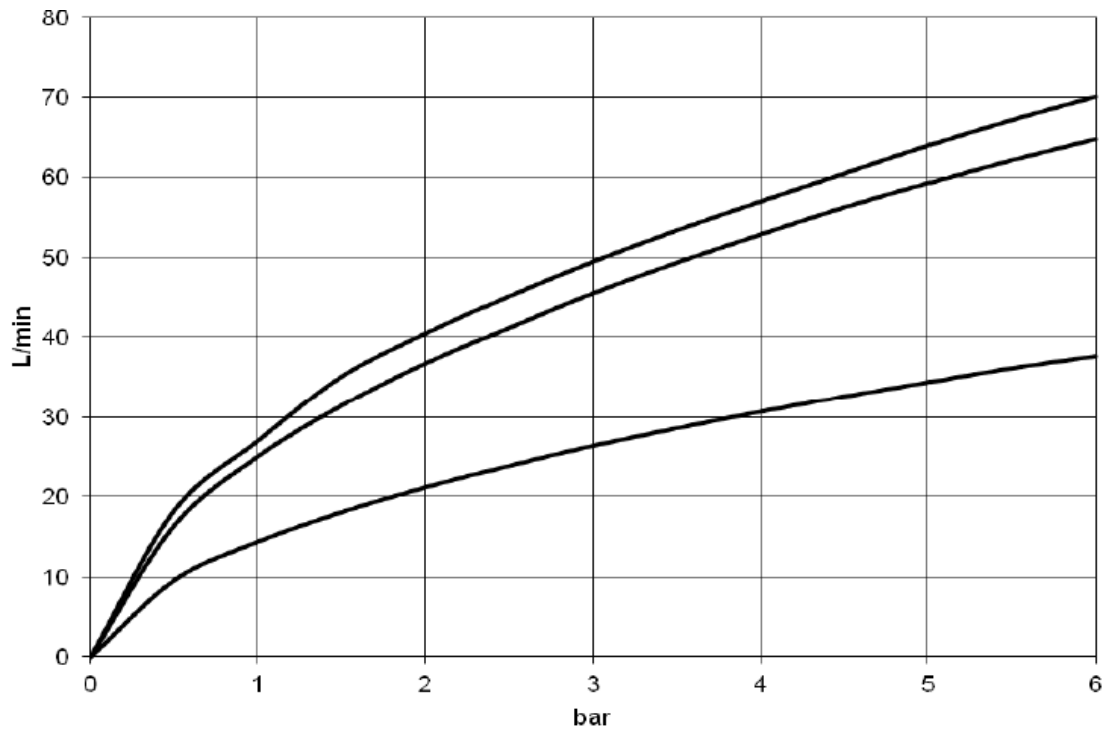

Product specifications

Exposed trim parts only, rough to be ordered separately

- Flange 4 3/4 x 4 3/4"
- Temperature control handle with safety lock 100.4 °F

Surfaces

- | | |
|-----------------|-------------|
| • chrome | 36416780-00 |
| • matt platinum | 36416780-06 |
| • platinum | 36416780-08 |

Accessories required

- Rough for xTool thermostat without volume control; 35517970

Exploded assembly drawing

Order quantity

No.	Article number	Name	Installation quantity
1	1217797090	Extension 28mm Thermostat xTOOL (concealed rough parts)	1
2	1217897090	extension	1
3	091102196ff	cover	1
4	09141004990	seal	1
5	092102112ff	sleeve	1
6	04173300401ff	handle	1
7	092133010ff	handle	1
8	09160202790	spring	1
9	09303013690	screw	1
10	093120049ff	plug	1