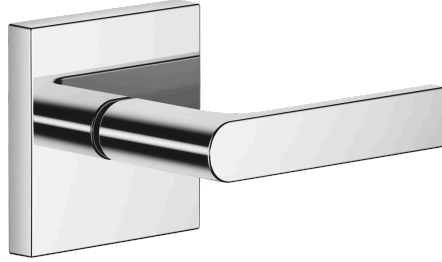

Product specifications

Exposed trim parts only, rough to be ordered separately

- Flange 4 3/4 x 4 3/4"
- Temperature control handle with safety lock 100.4 °F

Surfaces

- | | |
|-----------------|-------------|
| • chrome | 36416780-00 |
| • matt platinum | 36416780-06 |
| • platinum | 36416780-08 |

Accessories required

- Rough for xTool thermostat without volume control; 35517970

Exploded assembly drawing

Order quantity

No.	Article number	Name	Installation quantity
1	1217797090	Extension 28mm Thermostat xTOOL (concealed rough parts)	1
2	1217897090	extension	1
3	091102196ff	cover	1
4	09141004990	seal	1
5	092102112ff	sleeve	1
6	04173300401ff	handle	1
7	092133010ff	handle	1
8	09160202790	spring	1
9	09303013690	screw	1
10	093120049ff	plug	1