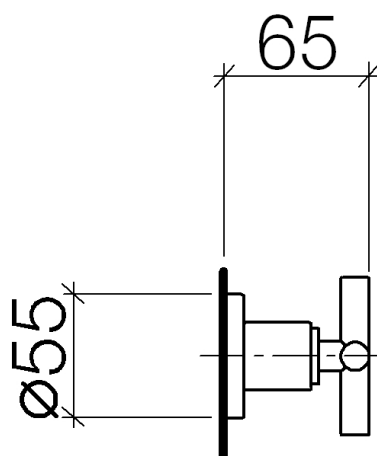

SKU: 36416892

Dornbracht

Specifications Currently Unavailable

Product specifications

Exposed trim parts only, rough to be ordered separately

- Flange diameter 2 1/8"

Surfaces

• chrome	36310892-00
• chrome	36310892-00
• matt platinum	36310892-06
• matt platinum	36310892-06
• platinum	36310892-08
• platinum	36310892-08
• matt white	36310892-10
• matt white	36310892-10
• matt black	36310892-33
• matt black	36310892-33

Accessories required

- Rough for wall-mounted volume control – 1/2" clockwise closing; 35621970
- Rough for wall-mounted volume control – 1/2" clockwise closing; 35621970
- Rough for wall-mounted volume control – 3/4" clockwise closing; 35622970
- Rough for wall-mounted volume control – 3/4" clockwise closing; 35622970

Exploded assembly drawing

Order quantity

No.	Article number	Name	Installation quantity
1	09233002390	nut	1
2	09210210890	disc	1
3	092789108ff	rosette	1
4	09311100790	pin	1
5	09141502090	ring	1
6	09240500290	nipple	1
7	09290602290	spindle	1
8	09141006090	seal	1
9	09121200290	fixing cap	1
10	092102144ff	sleeve	1
11	04208901000ff	handle	1
12	09303007590	screw	1
13	09301102990	disc	1
14	90121200700ff	base	1
15	092089010ff	handle	1