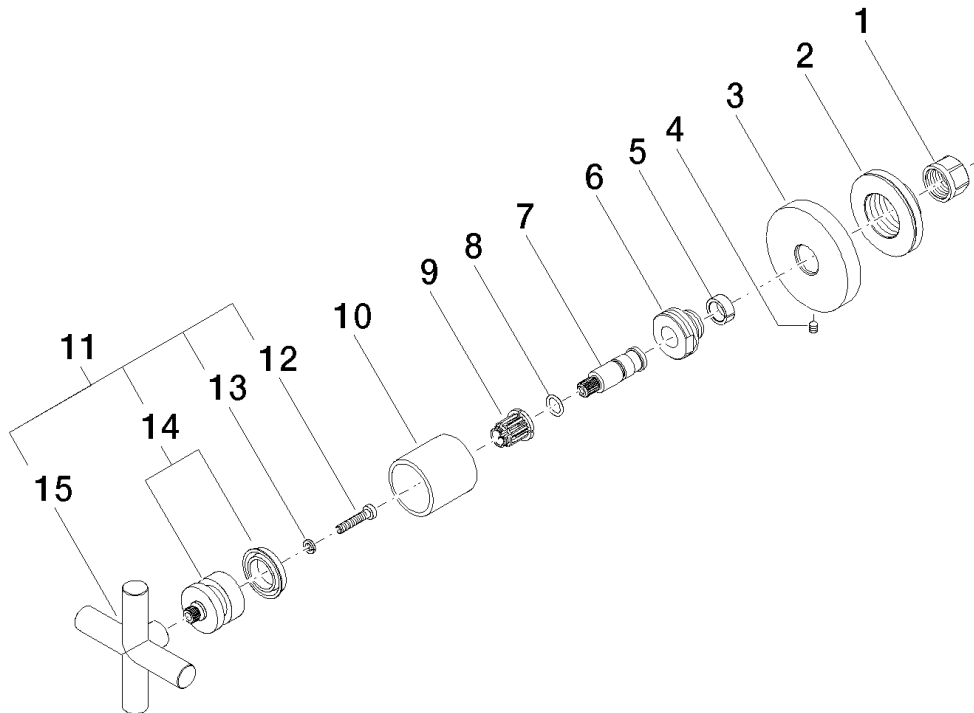

SKU: 36416892

Dornbracht

Specifications Currently Unavailable

Product specifications

Exposed trim parts only, rough to be ordered separately

- Flange diameter 2 1/8"

Surfaces

• chrome	36310892-00
• chrome	36310892-00
• matt platinum	36310892-06
• matt platinum	36310892-06
• platinum	36310892-08
• platinum	36310892-08
• matt white	36310892-10
• matt white	36310892-10
• matt black	36310892-33
• matt black	36310892-33

Accessories required

- Rough for wall-mounted volume control – 1/2" clockwise closing; 35621970
- Rough for wall-mounted volume control – 1/2" clockwise closing; 35621970
- Rough for wall-mounted volume control – 3/4" clockwise closing; 35622970
- Rough for wall-mounted volume control – 3/4" clockwise closing; 35622970

Exploded assembly drawing

Order quantity

No.	Article number	Name	Installation quantity
1	09233002390	nut	1
2	09210210890	disc	1
3	092789108ff	rosette	1
4	09311100790	pin	1
5	09141502090	ring	1
6	09240500290	nipple	1
7	09290602290	spindle	1
8	09141006090	seal	1
9	09121200290	fixing cap	1
10	092102144ff	sleeve	1
11	04208901000ff	handle	1
12	09303007590	screw	1
13	09301102990	disc	1
14	90121200700ff	base	1
15	092089010ff	handle	1