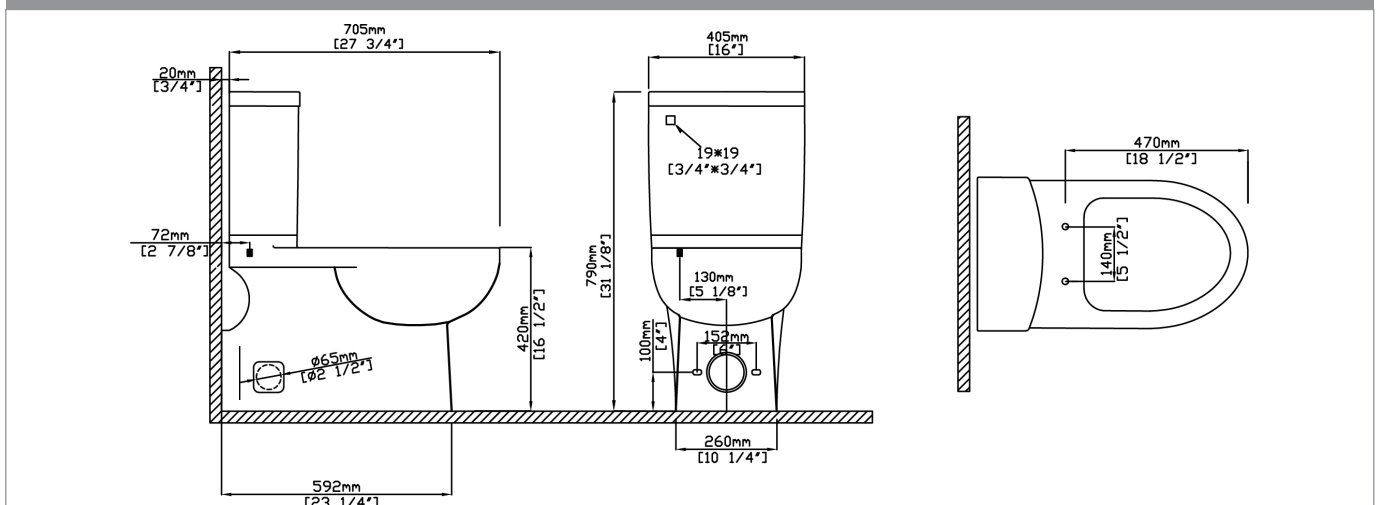

MALIBU II, BACK-OUTLET

Two-Piece Toilet, CEL

C-3240-C Bowl, T-3240 Tank

Product Features

- Vitreous china two-piece toilet, with skirted trapway
- Chair-height (16-1/2"), compact-elongated bowl
- MicroGlaze™ anti-microbial, stain-resistant glaze
- 4" (102mm) rough-in, back-outlet

Dimensional Diagram

IMPORTANT: Dimensions are nominal and may vary within the range of tolerance per NSI Standard A112.19.2. These measurements are subject to change. No responsibility is assumed for use of superseded or voided pages.