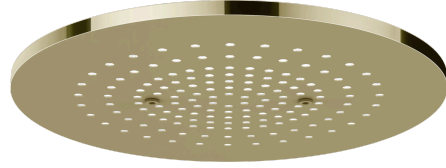

SKU: 57018

Gessi

Specifications Currently Unavailable