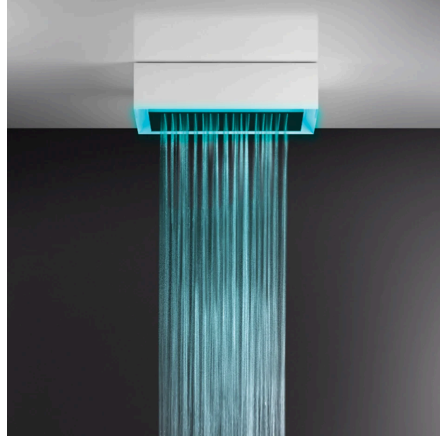

SKU: 57403

Gessi

Specifications Currently Unavailable