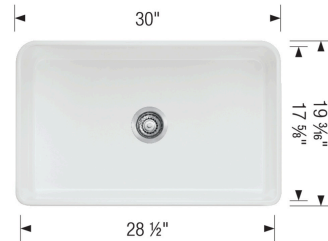

### Sink Specifications

Color	SKU
Biscuit	525011
White	525010

### Design and Planning Tips

- Min cabinet size: 33 in
- Bowl depth: 9-1/4" in
- Apron front height: 10" in
- Rim height: 10" in

#### Cut-out Dimensions:

Cut-out Length: 30"

Cut-out Width: 19.19"

Cut-out Below Counter Depth: 8.46"

#### Sink Bowl Dimensions:

Sink Bowl Length (left-to-right): 28.5"

Sink Bowl Width (front-to-back): 17.63"

Sink Bowl Depth: 9.25"

Apron Front Depth: 10"

Drain hole compatible with 3.5" strainers or waste flanges