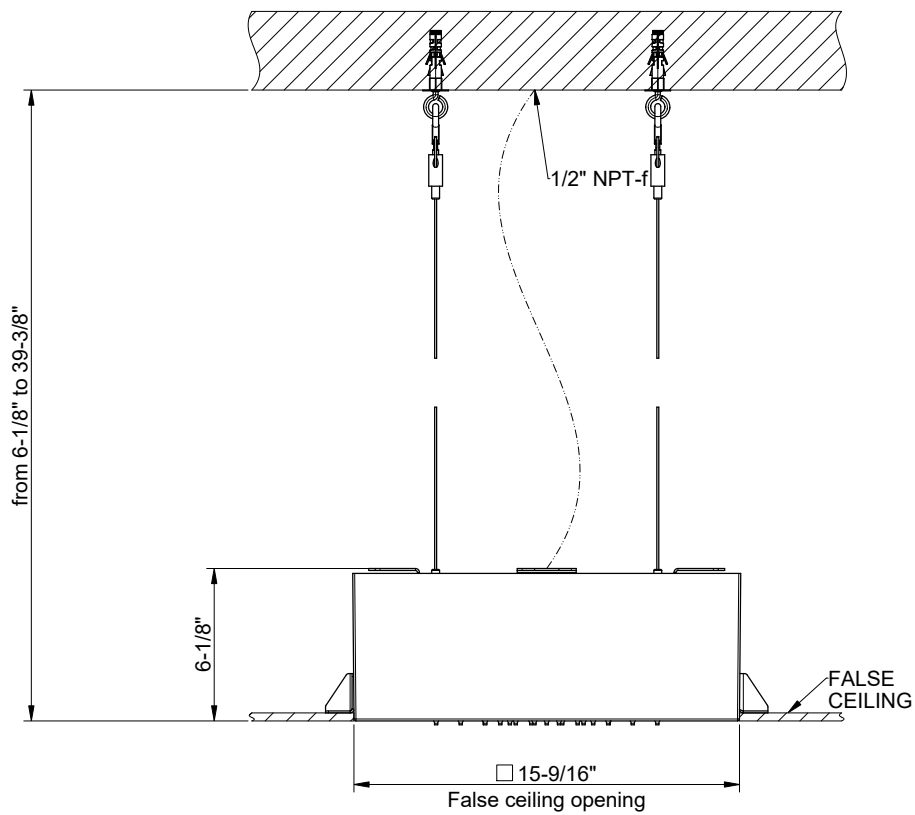

12V DC

COVER NOT INCLUDED

GESSI

AFILO 57301

SOFFIONE 300X300 INCASSO RAIN COLOUR

Formato **A4**

Dis.: GPF5730100000G001

Gessi S.p.A. Parco Gessi, 13037 Serravalle Sesia (Vercelli) Italy Tel. 0039 0163 454111 Fax. 0039 0163 453150 www.gessi.com e-mail: gessi@gessi.it

This drawing by its legislation cannot be disclosed or reproduced without a written authorization released by GESSI S.p.A. - 2021 Copyright® GESSI S.p.A.

SKU: 57002

Gessi

Specifications Currently Unavailable