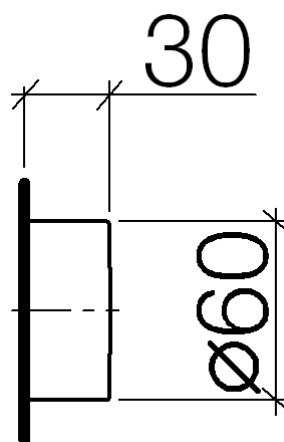

Product specifications

Exposed trim parts only, rough to be ordered separately

Surfaces

• chrome	36310740-00
• matt platinum	36310740-06
• matt black	36310740-33

Accessories required

- Rough for wall-mounted volume control – 1/2" clockwise closing; 35621970
- Rough for wall-mounted volume control – 3/4" clockwise closing; 35622970