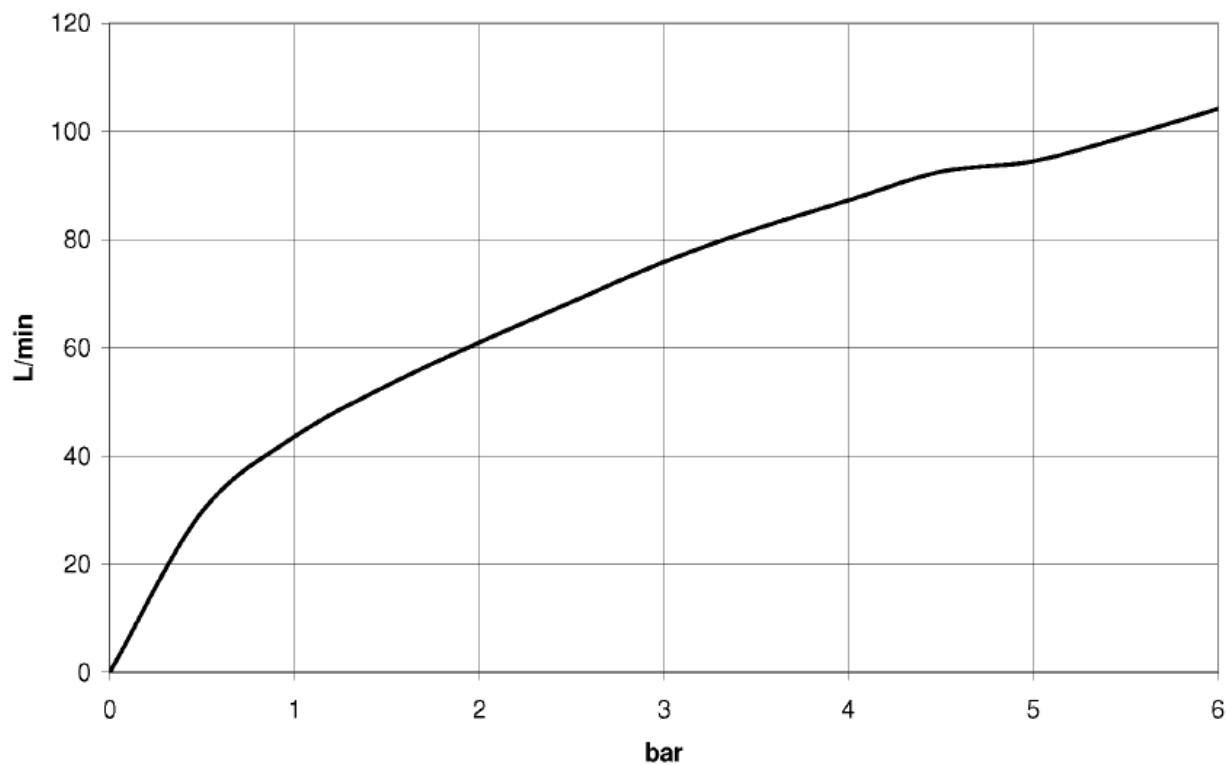

Order quantity

No.	Article number	Name	Installation quantity
1	092074004ff	handle	1
2	04277400200ff	rosette	1
3	09121200290	fixing cap	1
4	09311105590	pin	1
5	092774002ff	rosette	1
6	04290602000ff	spindle	1
7	09141006090	seal	1
8	092906020ff	spindle	1
9	09141502090	ring	1
10	09233002390	nut	1
11	09300110790	sleeve	1