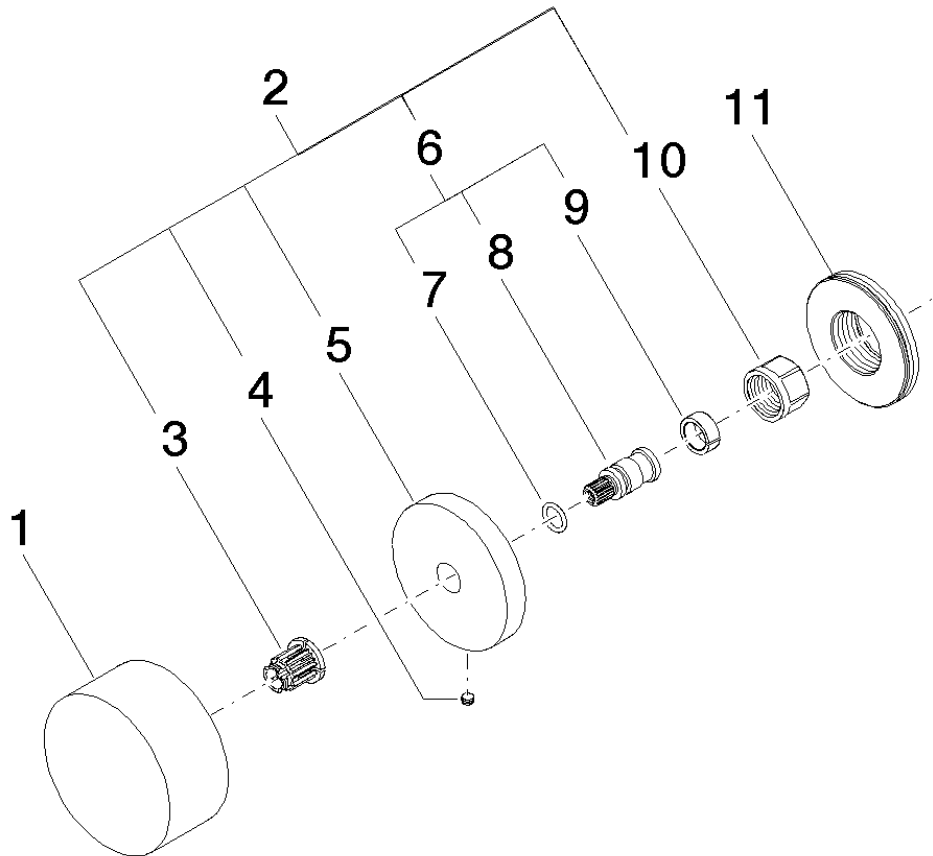

Exploded assembly drawing

Order quantity

No.	Article number	Name	Installation quantity
1	092074004ff	handle	1
2	04277400200ff	rosette	1
3	09121200290	fixing cap	1
4	09311105590	pin	1
5	092774002ff	rosette	1
6	04290602000ff	spindle	1
7	09141006090	seal	1
8	092906020ff	spindle	1
9	09141502090	ring	1
10	09233002390	nut	1
11	09300110790	sleeve	1