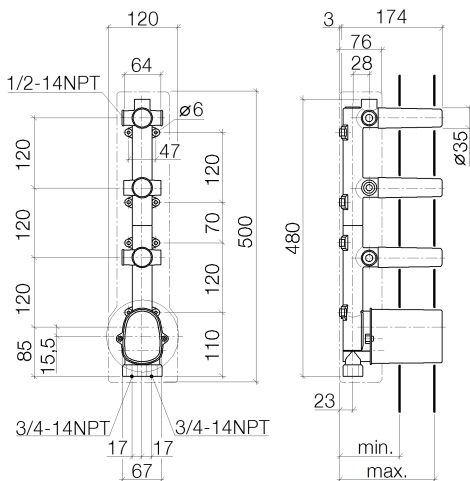

All dimensions in mm / inch = mm x 0,0394

Bathtub - Meta

Hand shower set with integrated wall bracket - polished chrome

Article number: 27 802 660-00 0010

- Standard spray mode
- Descaling system
- 3/8" Shower outlet
- Metal shower hose 49-1/4" with anti-twist device
- Flange diameter 2-3/8"
- 1/2" connection
- Water flow rate limited to max. 1.8 gpm
- Internal backflow preventer.

## Bathtub - Meta

Hand shower set with integrated wall bracket - polished chrome

Article number: 27 802 660-00 0010

All dimensions in mm / inch = mm x 0,0394

Bathtub - Concealed rough parts  
Rough-in adapter -  
Article number: 35 080 970-90 0010

- 1/2" male NPT x 1/2" female straight

## Dimensional drawing

Source	min	max
Circle	80	110
Lulu	80	110
Madison	80	110
Madison Fleur	80	110
TARA LOGIC	80	110
Meta.02	80	110
Soul	80	110
Square	80	110
Cult	80	110
L'Aura	80	110
Domicil	85	110
Just	80	155
LaFleur	95	160
SUPERNOVA	95	160
Symetria	95	160
DECKE	95	160
Tara	95	160
MEM	115	156
CL1	115	156