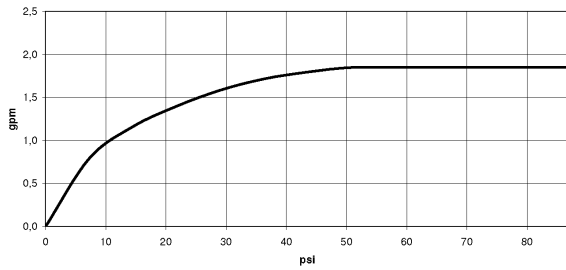

All dimensions in mm / inch = mm x 0,0394

Bathtub - Meta

Hand shower set with integrated wall bracket - polished chrome

Article number: 27 802 660-00 0010

- Standard spray mode
- Descaling system
- 3/8" Shower outlet
- Metal shower hose 49-1/4" with anti-twist device
- Flange diameter 2-3/8"
- 1/2" connection
- Water flow rate limited to max. 1.8 gpm
- Internal backflow preventer.

## Bathtub - Meta

Hand shower set with integrated wall bracket - polished chrome

Article number: 27 802 660-00 0010

All dimensions in mm / inch = mm x 0,0394

### Flow rate chart