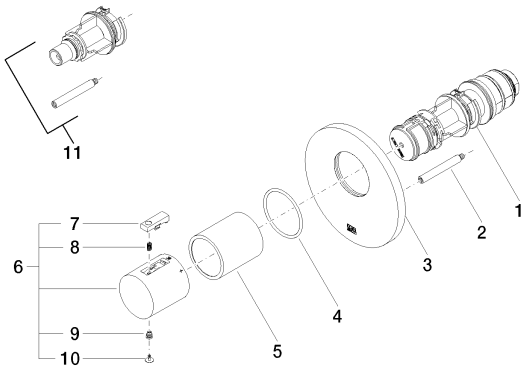

All dimensions in mm / inch = mm x 0,0394

Bathtub - Meta

Hand shower set with integrated wall bracket - polished chrome

Article number: 27 802 660-00 0010

- Standard spray mode
- Descaling system
- 3/8" Shower outlet
- Metal shower hose 49-1/4" with anti-twist device
- Flange diameter 2-3/8"
- 1/2" connection
- Water flow rate limited to max. 1.8 gpm
- Internal backflow preventer.

35 503 970-90 0010

xTOOL Concealed thermostat  
rough without volume control  
3/4" -

**Bathtub - Meta**

xTOOL Concealed thermostat without volume control 3/4" - platinum matte

Article number: 36 503 979-06

**Spare parts list**

Number	Item Number	Designation	Number of units
1	90 15 02 065 00 90	cartridge	1
2	04 31 09 095 00 90	bar	1
3	09 11 02 162-06	cover	1
4	09 14 10 049 90	seal	1
5	09 21 02 112-06	sleeve	1
6	04 17 33 004 01-06	handle	1
7	09 21 33 010-13	handle	1
8	09 16 02 027 90	spring	1
9	09 30 30 136 90	screw	1
10	09 31 20 049-13	plug	1
11	12 178 970 90	Extension 1-3/4" -	1