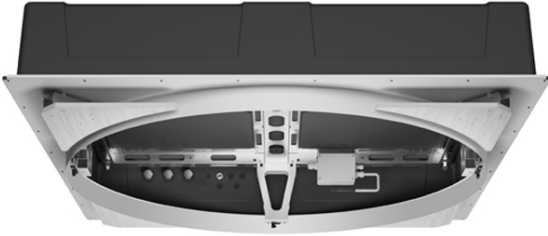

**SKU: 41610979**

Dornbracht

Specifications Currently Unavailable

-  
**RAINMOON Concealed rain panel**  
Article number: 35 610 970-90 0010

- Rough parts

**1 rain panel ceiling installation housing**

- Ceiling installation bracket: 53.1" x 53.1" x 11"
- 2 x supply lines, 3/4"-14 NPT (mixed water), NPS 1/2"
- 1 x connector, 110-230 V AC power supply
- Ceiling panel cut-out, Ø 50.4"

All dimensions in mm / inch = mm x 0,0394

Bathtub - Meta

Hand shower set with integrated wall bracket - polished chrome

Article number: 27 802 660-00 0010

- Standard spray mode
- Descaling system
- 3/8" Shower outlet
- Metal shower hose 49-1/4" with anti-twist device
- Flange diameter 2-3/8"
- 1/2" connection
- Water flow rate limited to max. 1.8 gpm
- Internal backflow preventer.