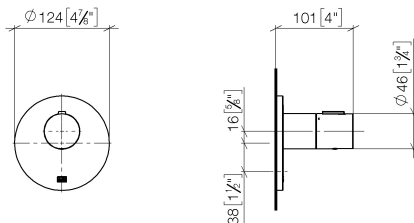

All dimensions in mm / inch = mm x 0,0394

Bathtub - Meta

Hand shower set with integrated wall bracket - polished chrome

Article number: 27 802 660-00 0010

- Standard spray mode
- Descaling system
- 3/8" Shower outlet
- Metal shower hose 49-1/4" with anti-twist device
- Flange diameter 2-3/8"
- 1/2" connection
- Water flow rate limited to max. 1.8 gpm
- Internal backflow preventer.

### Dimensional drawing

All dimensions in mm / inch = mm x 0,0394

Bathtub - Concealed rough parts  
Rough-in adapter -  
Article number: 35 080 970-90 0010

Bathtub - Concealed rough parts  
Rough-in adapter -  
Article number: 35 080 970-90 0010

Discontinued items available to order until 31.12.9999

**Dimensional drawing**

mm [inches]

All dimensions in mm / inch = mm x 0,0394

Bathtub - Meta

xTOOL Concealed thermostat without volume control 3/4" - platinum matte