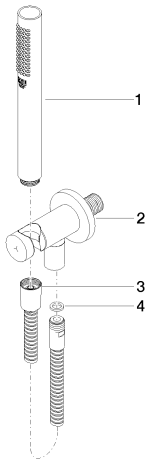

All dimensions in mm / inch = mm x 0,0394

Bathtub - Meta

Hand shower set with integrated wall bracket - polished chrome

Article number: 27 802 660-00 0010

- Standard spray mode
- Descaling system
- 3/8" Shower outlet
- Metal shower hose 49-1/4" with anti-twist device
- Flange diameter 2-3/8"
- 1/2" connection
- Water flow rate limited to max. 1.8 gpm
- Internal backflow preventer.

35 080 970-90 0010

Rough-in adapter -

Bathtub - Meta

Hand shower set with integrated wall bracket - polished chrome

Article number: 27 802 660-00 0010

### Spare parts list

Number	Item Number	Designation	Number of units
1	28 013 979-00 0010	Baton hand shower 6.8 l/min - polished chrome	1
2	28 490 660-00	Wall elbow with integrated wall bracket - polished chrome	1
3	09 30 02 072-00	Metal shower hose 1/2" x 3/8" x 49-1/4" - polished chrome	1
4	09 14 20 026 90	seal	1

Bathtub - Concealed rough parts  
Rough-in adapter -  
Article number: 35 080 970-90 0010

- 1/2" male NPT x 1/2" female straight