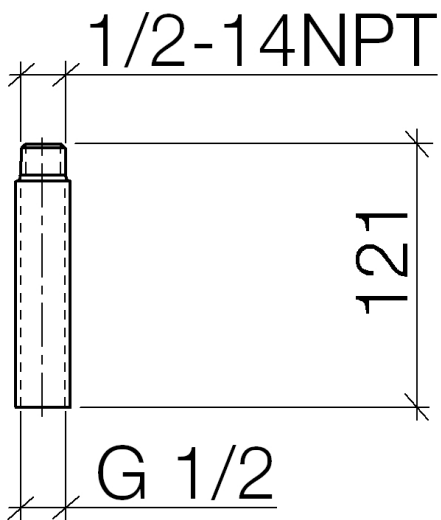

All dimensions in mm / inch = mm x 0,0394

Bathtub - Meta

Hand shower set with integrated wall bracket - polished chrome

Article number: 27 802 660-00 0010

- Standard spray mode
- Descaling system
- 3/8" Shower outlet
- Metal shower hose 49-1/4" with anti-twist device
- Flange diameter 2-3/8"
- 1/2" connection
- Water flow rate limited to max. 1.8 gpm
- Internal backflow preventer.

### Spare parts list

Number	Item Number	Designation	Number of units
1	28 013 979-00 0010	Baton hand shower 6.8 l/min - polished chrome	1
2	28 490 660-00	Wall elbow with integrated wall bracket - polished chrome	1
3	09 30 02 072-00	Metal shower hose 1/2" x 3/8" x 49-1/4" - polished chrome	1
4	09 14 20 026 90	seal	1

Bathtub - Concealed rough parts  
Rough-in adapter -  
Article number: 35 080 970-90 0010

- 1/2" male NPT x 1/2" female straight

### Dimensional drawing

All dimensions in mm / inch = mm x 0,0394

Bathtub - Concealed rough parts  
Rough-in adapter -  
Article number: 35 080 970-90 0010

Bathtub - Concealed rough parts  
Rough-in adapter -  
Article number: 35 080 970-90 0010