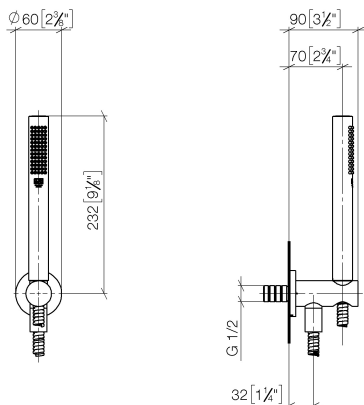

**SKU: 41610979**

Dornbracht

Specifications Currently Unavailable

-  
**RAINMOON Concealed rain panel**  
Article number: 35 610 970-90 0010

- Rough parts

**1 rain panel ceiling installation housing**

- Ceiling installation bracket: 53.1" x 53.1" x 11"
- 2 x supply lines, 3/4"-14 NPT (mixed water), NPS 1/2"
- 1 x connector, 110-230 V AC power supply
- Ceiling panel cut-out, Ø 50.4"

All dimensions in mm / inch = mm x 0,0394

Bathtub - Meta

Hand shower set with integrated wall bracket - polished chrome

Article number: 27 802 660-00 0010

- Standard spray mode
- Descaling system
- 3/8" Shower outlet
- Metal shower hose 49-1/4" with anti-twist device
- Flange diameter 2-3/8"
- 1/2" connection
- Water flow rate limited to max. 1.8 gpm
- Internal backflow preventer.

## Bathtub - Meta

Hand shower set with integrated wall bracket - polished chrome

Article number: 27 802 660-00 0010

All dimensions in mm / inch = mm x 0,0394

Bathtub - Concealed rough parts  
Rough-in adapter -  
Article number: 35 080 970-90 0010

- 1/2" male NPT x 1/2" female straight