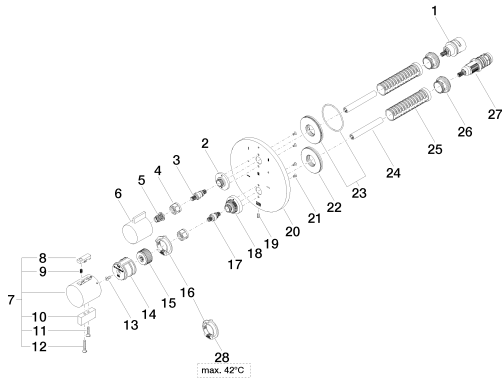

## Bathtub - Meta

Hand shower set with integrated wall bracket - polished chrome

Article number: 27 802 660-00 0010

- Standard spray mode
- Descaling system
- 3/8" Shower outlet
- Metal shower hose 49-1/4" with anti-twist device
- Flange diameter 2-3/8"
- 1/2" connection
- Water flow rate limited to max. 1.8 gpm
- Internal backflow preventer.

Spare parts list

Number	Item Number	Designation	Number of units
1	90 90 03 168 00 90	diverter	1
2	09 12 12 053-00	base	1
3	04 29 06 111 00-00	spindle	1
4	09 23 30 023 90	nut	2
5	09 12 12 002 90	fixing cap	1
6	09 20 67 006-00	handle	1
7	04 17 33 006 00-00	handle	1
8	09 21 33 010-00	handle	1
9	09 16 02 027 90	spring	1
10	09 20 33 006-00	handle	1
11	09 30 30 159-00	screw	1
12	09 30 30 160-00	screw	1
13	09 30 30 124 90	screw	1
14	09 12 12 052 90	base	1
15	09 12 12 054 90	base	1
16	09 28 10 152 90	regulator	1
17	04 29 06 024 00-00	spindle	1
18	09 12 12 051-00	base	1
19	09 31 11 134 90	pin	1
20	09 11 02 270-00	plate	1
21	09 30 30 157 90	screw	4
22	09 30 01 188 90	disc	1
23	90 30 01 190 00 90	disc	1
24	09 23 01 124 90	sleeve	2
25	09 18 40 077 90	sleeve	2
26	09 24 04 257 90	nut	2
27	90 15 02 012 00 90	cartridge	1
28	09 28 10 151 90	regulator	1