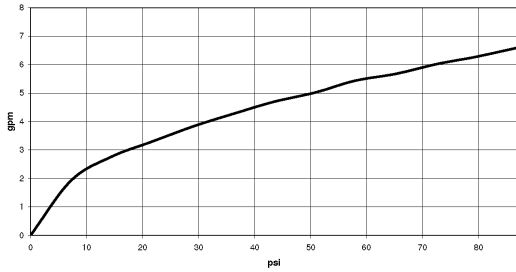

Shower - Concealed rough parts
Concealed thermostat with integrated supply stops -
Article number: 35 428 970-90 0010

Flow rate chart