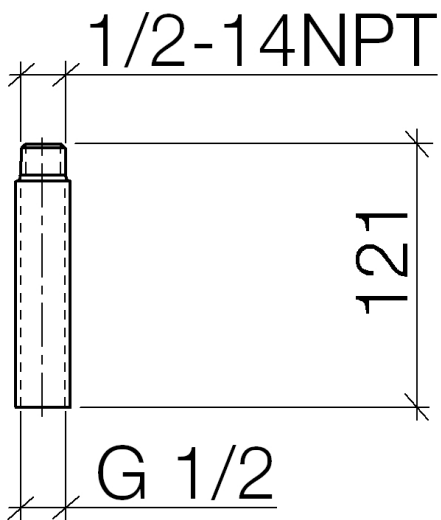

## Dimensional drawing

mm [inches]

### Spare parts list

Number	Item Number	Designation	Number of units
1	28 013 979-00 0010	Baton hand shower 6.8 l/min - polished chrome	1
2	28 490 660-00	Wall elbow with integrated wall bracket - polished chrome	1
3	09 30 02 072-00	Metal shower hose 1/2" x 3/8" x 49-1/4" - polished chrome	1
4	09 14 20 026 90	seal	1

Bathtub - Concealed rough parts  
Rough-in adapter -  
Article number: 35 080 970-90 0010

- 1/2" male NPT x 1/2" female straight

### Dimensional drawing

All dimensions in mm / inch = mm x 0,0394

Bathtub - Concealed rough parts  
Rough-in adapter -  
Article number: 35 080 970-90 0010

Bathtub - Concealed rough parts  
Rough-in adapter -  
Article number: 35 080 970-90 0010