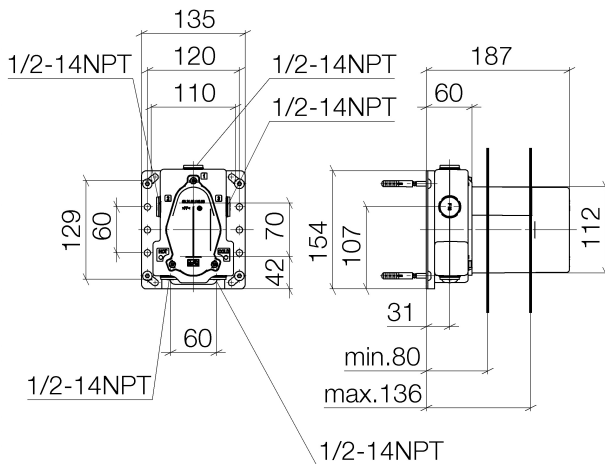

## Bathtub - Meta

Hand shower set with integrated wall bracket - polished chrome

Article number: 27 802 660-00 0010

- Standard spray mode
- Descaling system
- 3/8" Shower outlet
- Metal shower hose 49-1/4" with anti-twist device
- Flange diameter 2-3/8"
- 1/2" connection
- Water flow rate limited to max. 1.8 gpm
- Internal backflow preventer.

## Bathtub - Meta

Hand shower set with integrated wall bracket - polished chrome

Article number: 27 802 660-00 0010

All dimensions in mm / inch = mm x 0,0394

Spare parts list

Number	Item Number	Designation	Number of units
1	90 90 03 168 00 90	diverter	1
2	09 12 12 053-00	base	1
3	04 29 06 111 00-00	spindle	1
4	09 23 30 023 90	nut	2
5	09 12 12 002 90	fixing cap	1
6	09 20 67 006-00	handle	1
7	04 17 33 006 00-00	handle	1
8	09 21 33 010-00	handle	1
9	09 16 02 027 90	spring	1
10	09 20 33 006-00	handle	1
11	09 30 30 159-00	screw	1
12	09 30 30 160-00	screw	1
13	09 30 30 124 90	screw	1
14	09 12 12 052 90	base	1
15	09 12 12 054 90	base	1
16	09 28 10 152 90	regulator	1
17	04 29 06 024 00-00	spindle	1
18	09 12 12 051-00	base	1
19	09 31 11 134 90	pin	1
20	09 11 02 270-00	plate	1
21	09 30 30 157 90	screw	4
22	09 30 01 188 90	disc	1
23	90 30 01 190 00 90	disc	1
24	09 23 01 124 90	sleeve	2
25	09 18 40 077 90	sleeve	2
26	09 24 04 257 90	nut	2
27	90 15 02 012 00 90	cartridge	1
28	09 28 10 151 90	regulator	1

Dimensional drawing

All dimensions in mm / inch = mm x 0,0394

Shower - Concealed rough parts  
Concealed thermostat with integrated supply stops -  
Article number: 35 428 970-90 0010