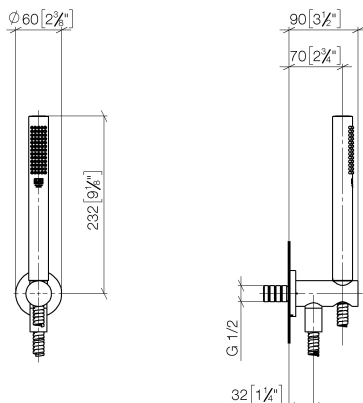

All dimensions in mm / inch = mm x 0,0394

## Bathtub - Meta

Hand shower set with integrated wall bracket - polished chrome

Article number: 27 802 660-00 0010

- Standard spray mode
- Descaling system
- 3/8" Shower outlet
- Metal shower hose 49-1/4" with anti-twist device
- Flange diameter 2-3/8"
- 1/2" connection
- Water flow rate limited to max. 1.8 gpm
- Internal backflow preventer.

## Dimensional drawing

mm [inches]

## Bathtub - Meta

Hand shower set with integrated wall bracket - polished chrome

Article number: 27 802 660-00 0010

All dimensions in mm / inch = mm x 0,0394