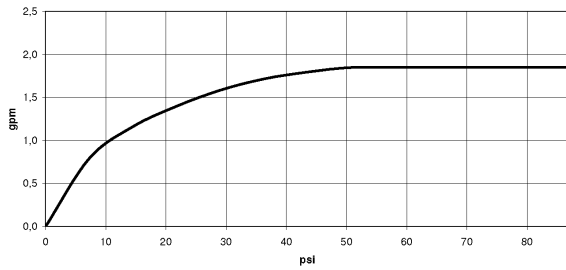

## Dimensional drawing

mm [inches]

## Bathtub - Meta

Hand shower set with integrated wall bracket - polished chrome

Article number: 27 802 660-00 0010

All dimensions in mm / inch = mm x 0,0394

### Flow rate chart