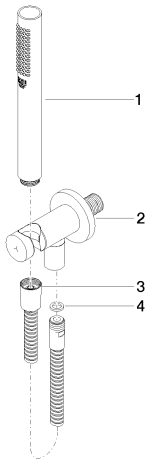

## Bathtub - Meta

Hand shower set with integrated wall bracket - polished chrome

Article number: 27 802 660-00 0010

- Standard spray mode
- Descaling system
- 3/8" Shower outlet
- Metal shower hose 49-1/4" with anti-twist device
- Flange diameter 2-3/8"
- 1/2" connection
- Water flow rate limited to max. 1.8 gpm
- Internal backflow preventer.

35 080 970-90 0010

Rough-in adapter -

Bathtub - Meta

Hand shower set with integrated wall bracket - polished chrome

Article number: 27 802 660-00 0010

### Spare parts list

Number	Item Number	Designation	Number of units
1	28 013 979-00 0010	Baton hand shower 6.8 l/min - polished chrome	1
2	28 490 660-00	Wall elbow with integrated wall bracket - polished chrome	1
3	09 30 02 072-00	Metal shower hose 1/2" x 3/8" x 49-1/4" - polished chrome	1
4	09 14 20 026 90	seal	1

Bathtub - Concealed rough parts  
Rough-in adapter -  
Article number: 35 080 970-90 0010

- 1/2" male NPT x 1/2" female straight