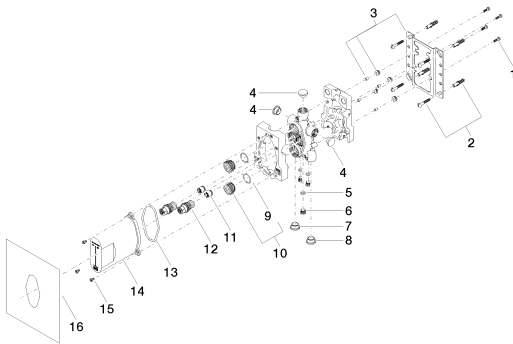

Shower - Concealed rough parts
Concealed thermostat with integrated supply stops -
Article number: 35 428 970-90 0010

Spare parts list

Number	Item Number	Designation	Number of units
1	09 30 30 171 90	screw	4
2	04 30 31 024 01 90	fixing set	2
3	04 17 20 127 00 90	holder	1
4	09 31 20 092 90	plug	3
5	09 14 10 139 90	seal	2
6	09 31 20 039 10 90	plug	2
7	09 31 20 093 90	plug	2
8	09 31 20 094 90	plug	2
9	09 14 10 112 90	seal	2
10	04 30 11 149 00 90	plug	2
11	09 23 01 040 90	back-flow preventer	2
12	04 29 05 031 01 90	insert	2
13	09 14 10 512 90	seal	1
14	04 21 02 146 00 90	cap	1
15	09 30 30 112 90	screw	3
16	04 14 03 080 00 90	gasket kit	1