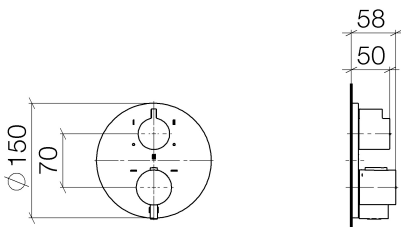

## Dimensional drawing

mm [inches]

### Dimensional drawing

All dimensions in mm / inch = mm x 0,0394

Bathtub - Concealed rough parts  
Rough-in adapter -  
Article number: 35 080 970-90 0010

Bathtub - Concealed rough parts  
Rough-in adapter -  
Article number: 35 080 970-90 0010

## Shower - Meta

Concealed thermostat with three-way volume control - polished chrome

Article number: 36 428 970-00 0010

- Diverter with integrated volume control and integrated stops
- Cover plate Ø 5-7/8"
- Temperature control handle with safety lock at 100 °F/ 38°C
- Max. temperature can be set on the trim
- (ADA)

## Dimensional drawing

All dimensions in mm / inch = mm x 0,0394

Shower - Meta

Concealed thermostat with three-way volume control - polished chrome

Article number: 36 428 970-00 0010