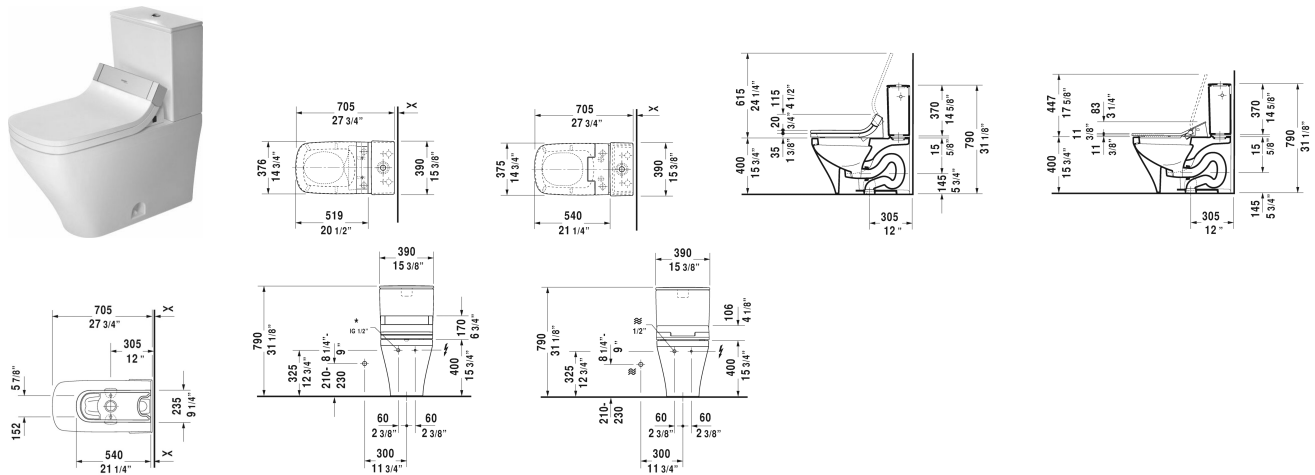

DuraStyle Two-piece toilet for SensoWash® # 216051..00 / 216051..85 / 216051..00 / 216051..85

| < 14 1/8" Inch > |

Two-piece toilet for SensoWash®	Dimension	Weight	Order number
(without tank), syphonic, only in combination with SensoWash, 12" rough-in, connecting elements for SensoWash with concealed connections included, vertical outlet, cUPC® listed*			
Colors			
00 White 20 HygieneGlaze (an antibacterial ceramic glaze that provides almost indefinite effectiveness)			
Variant			
♣ 1.32/0.92 gpf, ADA height	14 1/8" x 27 1/2" Inch	92 lb	216051..00
♣ 1.28 gpf	14 1/8" x 27 1/2" Inch	92 lb	216051..85
♣ 1.32/0.92 gpf, ADA height	14 1/8" x 27 1/2" Inch	92 lb	216051..00
♣ 1.28 gpf	14 1/8" x 27 1/2" Inch	92 lb	216051..85
Sanitary ceramics with the special WonderGliss surface finish will remain clean and attractive-looking for a long time to come. When ordering WonderGliss please add a "1" as eleventh digit to the model number.			
Accessory for ceramics			
Tank for bottom left supply, cUPC® listed*	15 3/8" x 6 3/4" Inch	30 lb	093520
Mounting set for One-Piece and Two-Piece toilets, outlet 3/8" - male thread, wall connection 1/2" - female thread, 1/2", North American version	17 3/4" Inch	1.1 lb	001417
Suitable products