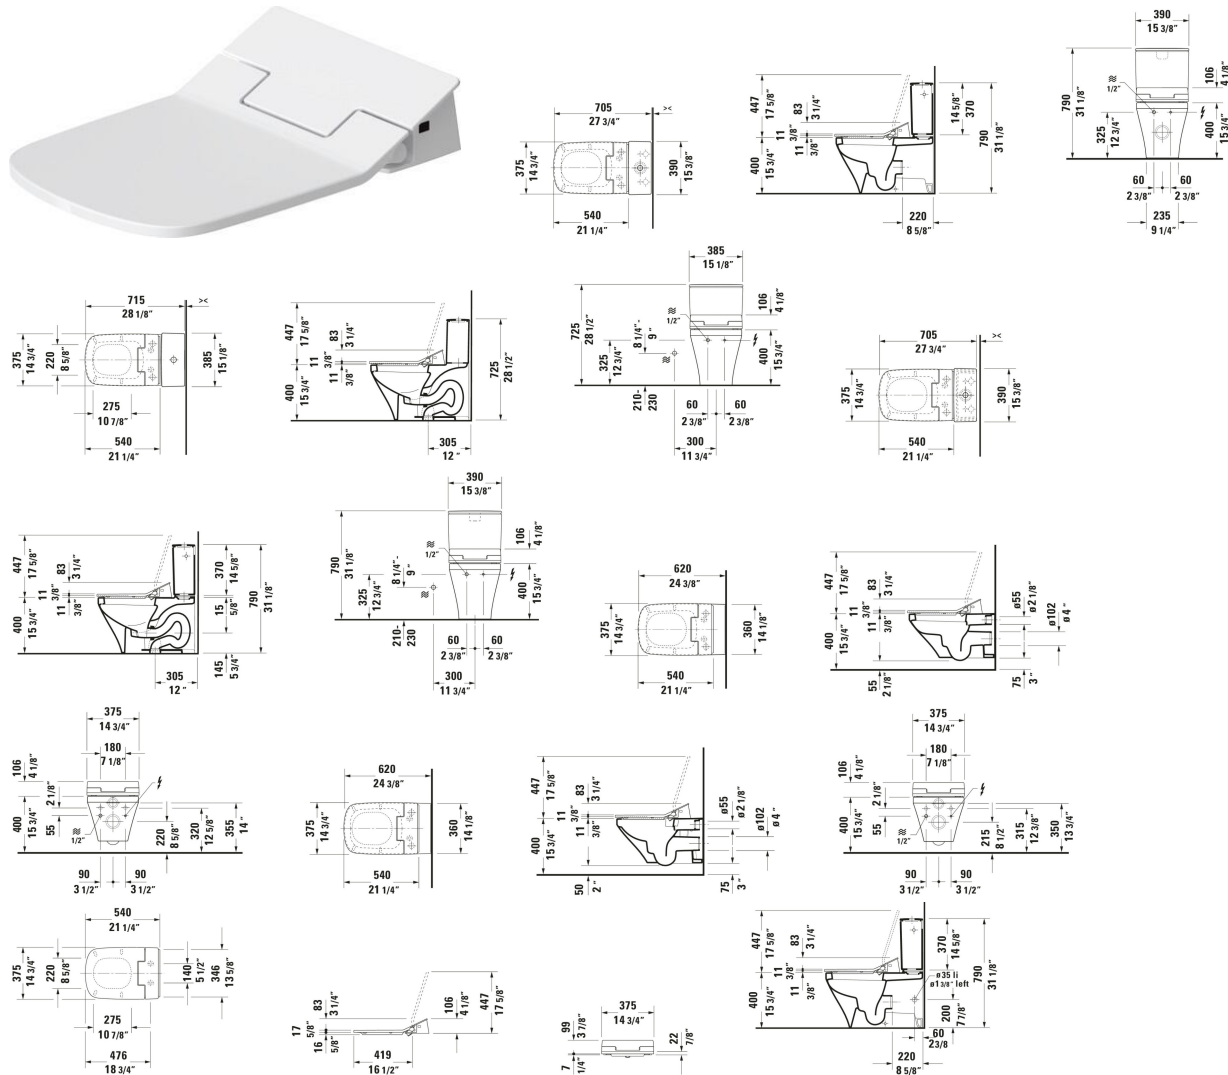

SensoWash® Slim Shower toilet seat # 611200001001300 / 611200001501300

| < 14 3/4 " > |

Shower toilet seat	Dimension	Weight	Order number
Matches series DuraStyle, White, Slow close, Seat material type: Duroplast, Lid material type: Duroplast, Lid actuation: Manual, Water position adjustment: 5 Steps, Number of spray intensity options: 3 Steps, Number of spray temperature options: 4 Steps, Water position adjustment: 5 Steps, Rearwash, Frontwash, Pulsing shower spray: Oscillating, Operation type: Remote control, Controller, Self-cleaning function, Holiday mode, Night light, cUPC listed: No, UL: No			
Colors			
00 White			
Variant