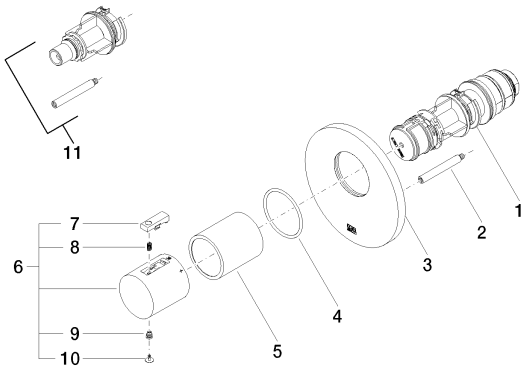

35 503 970-90 0010

xTOOL Concealed thermostat  
rough without volume control  
3/4" -

Bathtub - Meta

xTOOL Concealed thermostat without volume control 3/4" - platinum matte

Article number: 36 503 979-06

Spare parts list

Number	Item Number	Designation	Number of units
1	90 15 02 065 00 90	cartridge	1
2	04 31 09 095 00 90	bar	1
3	09 11 02 162-06	cover	1
4	09 14 10 049 90	seal	1
5	09 21 02 112-06	sleeve	1
6	04 17 33 004 01-06	handle	1
7	09 21 33 010-13	handle	1
8	09 16 02 027 90	spring	1
9	09 30 30 136 90	screw	1
10	09 31 20 049-13	plug	1
11	12 178 970 90	Extension 1-3/4" -	1