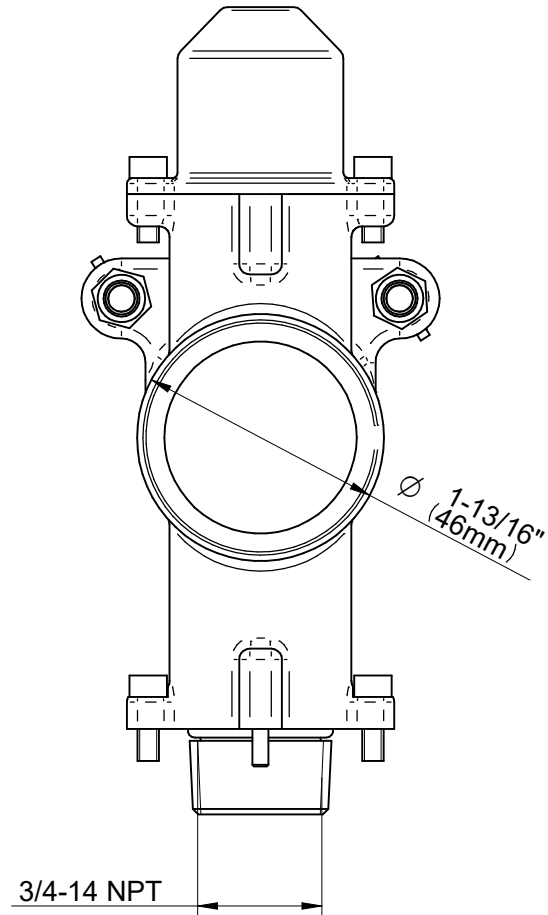

G-8054

M-SERIES Series

GRAFF®
Art of Bath