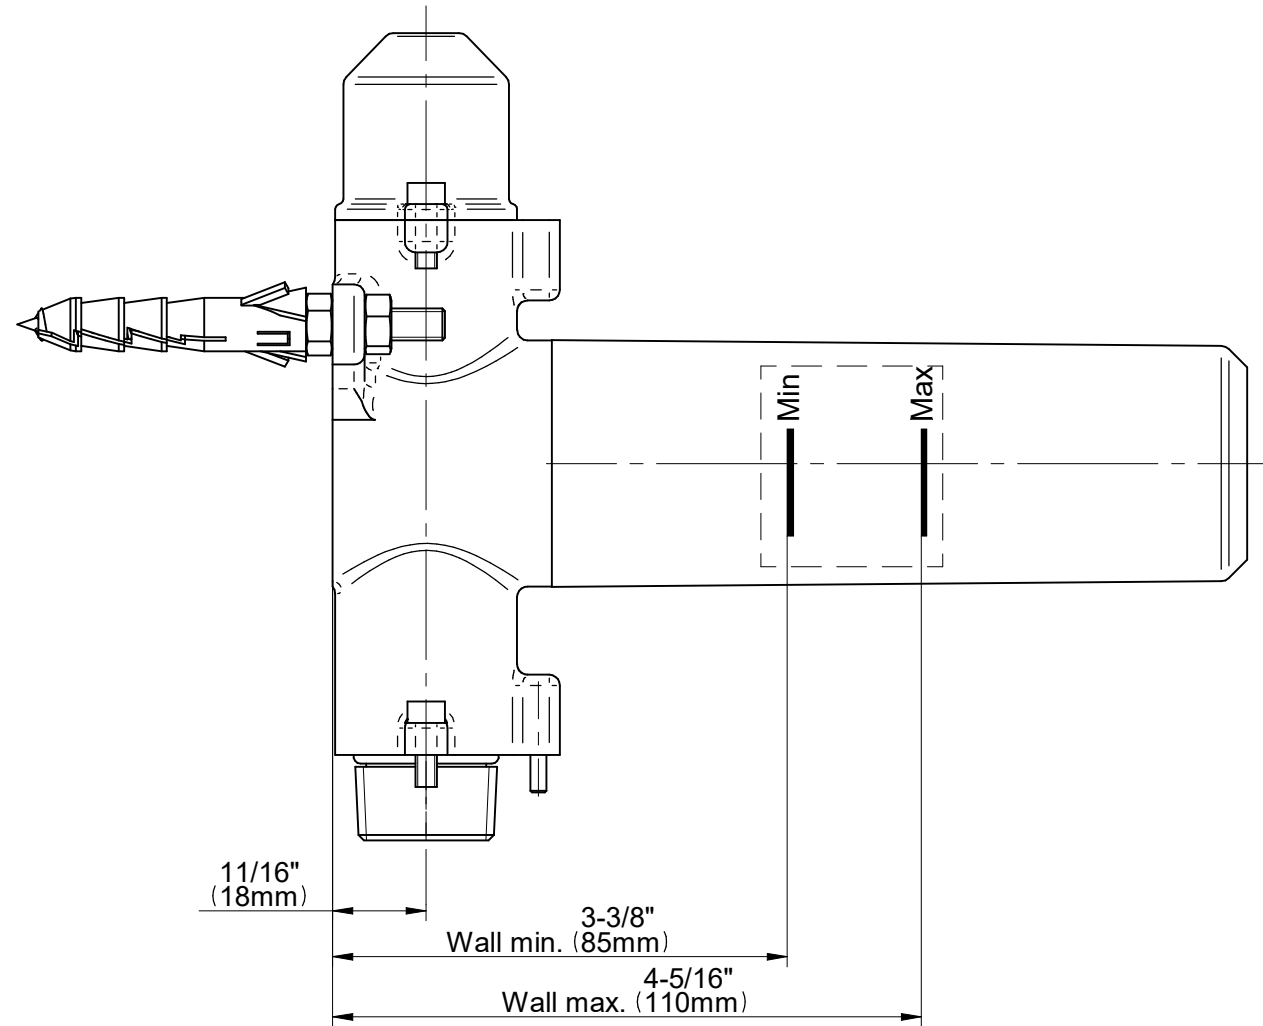

G-8054

M-SERIES Series

GRAFF®
Art of Bath