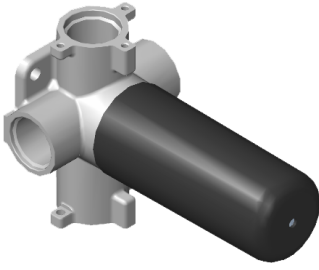

G-8006

Thermostatic Valve - Rough - M-Series

G-8053

M-Series

3-Way Diverter Control Valve WITH Off Function (No Pass-Through)

GRAFF[®]
CUTTING EDGE DESIGN

Product Features

- 3/4" universal inlets/outlets with female threads
- Stacking inlet feature
- Supplied with protective plastic cover
- CalGreen compliant dependent on functions