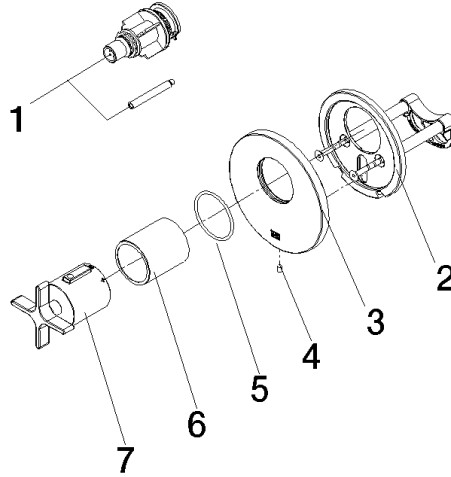

36 416 809 Product version from 4/1/2024  
mm [inches]

### Spare parts list

| No. | Item Number        | Name   | Quantity used | Delivery time |
|-----|--------------------|--|---------------|---------------|
| 1   | 12 178 970 90      | Extension 46 mm -  | 1.00          | 2             |
| 3   | 09 11 02 537-46    | cover  | 1.00          | 30            |
| 5   | 90 14 10 049 00 90 | O-Ring 45,69 x 2,62 mm -   | 1.00          | 2             |
| 6   | 90 21 02 112 00-46 | Sleeve - Brushed Champagne (22kt Gold)                           | 1.00          | 30            |
| 7   | 90 17 33 029 00-46 | Handle for thermostat Ø 46 mm - Brushed Champagne (22kt Gold)    | 1.00          | 30            |
| 4   | 09 31 11 048 90    | Mounting Threaded pin with hexagon socket with point M4 x 8 mm - | 1.00          | 2             |
| 2   | 90 11 01 196 00 90 | Retainer -   | 1.00          | 2             |