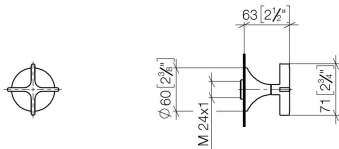

Shower - VAIA  
Wall valve - platinum matt  
Article number: 36 310 809-06  
Date of manufacture from 3/13/2017

- rosette Ø 60 mm

platinum matt

Miscellaneous items are required for this article.

## Dimensional drawing

mm [inches]

All details in mm / inch = mm x 0.0394