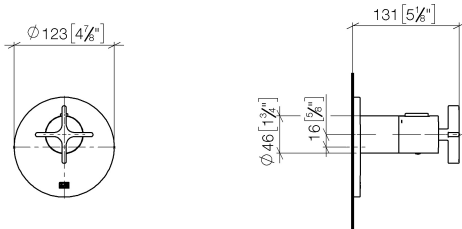

**VAIA xTOOL Concealed thermostat without volume control - Brushed  
Champagne (22kt Gold)**

VAIA

36 416 809 Product version from 4/1/2024

- cover plate Ø 124 mm
- temperature control handle with safety limit stop at 38°C

36 416 809 Product version from 4/1/2024  
mm [inches]

### Spare parts list

| No. | Item Number        | Name   | Quantity used | Delivery time |
|-----|--------------------|--|---------------|---------------|
| 1   | 12 178 970 90      | Extension 46 mm -  | 1.00          | 2             |
| 3   | 09 11 02 537-46    | cover  | 1.00          | 30            |
| 5   | 90 14 10 049 00 90 | O-Ring 45,69 x 2,62 mm -   | 1.00          | 2             |
| 6   | 90 21 02 112 00-46 | Sleeve - Brushed Champagne (22kt Gold)                           | 1.00          | 30            |
| 7   | 90 17 33 029 00-46 | Handle for thermostat Ø 46 mm - Brushed Champagne (22kt Gold)    | 1.00          | 30            |
| 4   | 09 31 11 048 90    | Mounting Threaded pin with hexagon socket with point M4 x 8 mm - | 1.00          | 2             |
| 2   | 90 11 01 196 00 90 | Retainer -   | 1.00          | 2             |

## Dimensional drawing

mm [inches]

All details in mm / inch = mm x 0.0394