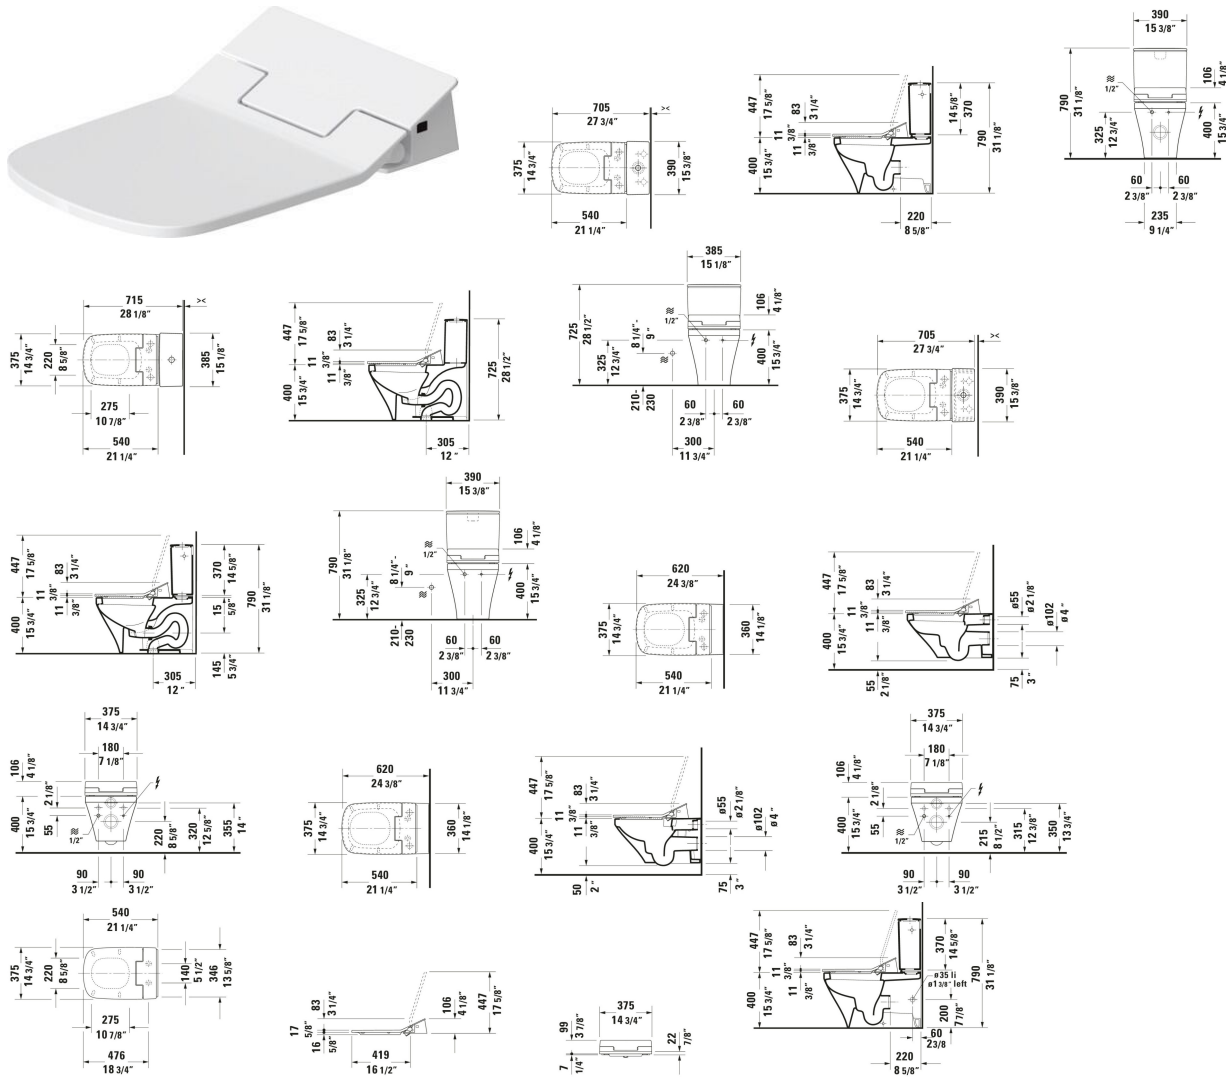

**SensoWash® Slim Shower toilet seat # 611200001001300 / 611200001501300**

| < 14 3/4 " > |

Shower toilet seat	Dimension	Weight	Order number
Matches series DuraStyle, White, Slow close, Seat material type: Duroplast, Lid material type: Duroplast, Lid actuation: Manual, Water position adjustment: 5 Steps, Number of spray intensity options: 3 Steps, Number of spray temperature options: 4 Steps, Water position adjustment: 5 Steps, Rearwash, Frontwash, Pulsing shower spray: Oscillating, Operation type: Remote control, Controller, Self-cleaning function, Holiday mode, Night light, cUPC listed: No, UL: No			
<b>Colors</b>			
00 White			
<b>Variant</b>			

**SensoWash® Slim Shower toilet seat # 611200001001300 / 611200001501300**

|< 14 3/4 " >|

Decalcification function, Connection voltage: 100 - 120 V, Min. frequency: 50 Hz, WaterSense: No, cUPC listed: Yes	14 3/4 "x4 1/8 "	12.125 lb	611200001001300
Seat material type: Thermoplastic, Lid material type: Thermoplastic, Heated seat, Decalcification function, Energy saving mode: Adjustable, Connection voltage: 100 - 120 V, Min. frequency: 50 Hz, WaterSense: No, cUPC listed: Yes	14 3/4 "x4 1/8 "	13.117 lb	611200001501300
<b>Installation accessories</b>			
Installation Set	4 1/8 x 5 3/8 "	0.948 lb	005072
Connection Set Shower-toilets	8 5/8 x 10 1/4 "	1.543 lb	100691
<b>Suitable products</b>			
One Piece Toilet SensoWash toilet, 28 1/8 ", elongated, Siphonic, Flushing rim: Closed, Outlet: vertical, Rough-in: 12 ", cUPC listed: Yes, 15 1/8 x 28 1/8 "	15 1/8 x 28 1/8 "		215751
Wall Mounted Toilet Flush water quantity: 0.8 gal, Washdown model, Flushing rim: Closed, Outlet horizontal, Concealed fixation, Includes connecting set for SensoWash, cUPC listed: Yes, 14 3/4 x 24 3/8 "	14 3/4 x 24 3/8 "		253759
Toilet Bowl SensoWash toilet, 27 3/4 ", elongated, Flush water quantity: 1.28/1.28 gal, Siphonic, Flushing rim: Closed, Trip lever placement: Top, Outlet vertical, cUPC listed: Yes, 15 3/8 x 27 3/4 "	15 3/8 x 27 3/4 "		216051