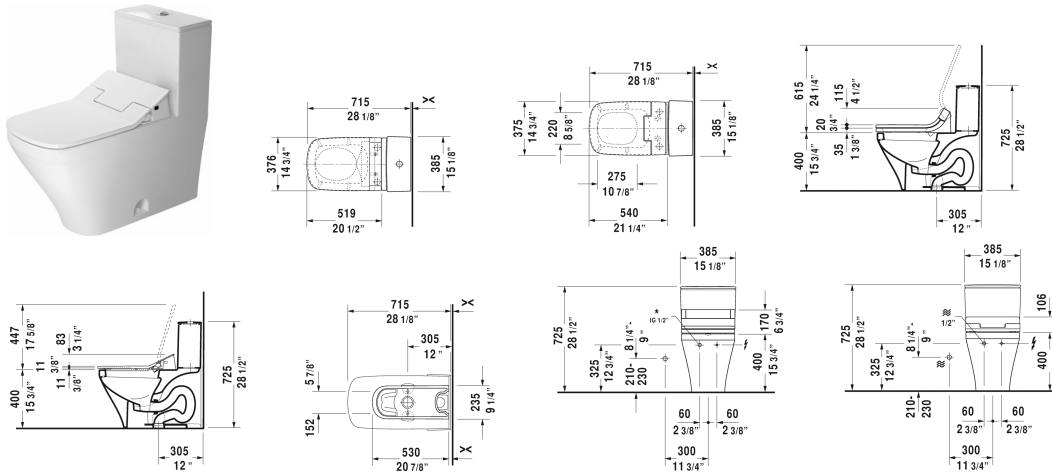

DuraStyle One-Piece toilet for SensoWash® # 215751..05 / 215751..85 / 215751..05 / 215751..85

< 14 5/8" Inch >

One-Piece toilet for SensoWash®	Dimension	Weight	Order number
only in combination with SensoWash, syphonic, 12" rough-in, connecting elements for SensoWash with concealed connections included, vertical outlet, cUPC® listed*			
Colors			
00 White 20 HygieneGlaze (an antibacterial ceramic glaze that provides almost indefinite effectiveness)			
Variant			
◆ 1.32/0.92 gpf, with dual flush piston valve, top flush, ADA height	14 5/8" x 28 3/8" Inch	121.3 lb	215751..05
◆ 1.28 gpf, with single flush piston valve, top flush, ADA height	14 5/8" x 28 3/8" Inch	121.3 lb	215751..85
◆ 1.32/0.92 gpf, with dual flush piston valve, top flush, ADA height	14 5/8" x 28 3/8" Inch	121.3 lb	215751..05
◆ 1.28 gpf, with single flush piston valve, top flush, ADA height	14 5/8" x 28 3/8" Inch	121.3 lb	215751..85
Sanitary ceramics with the special WonderGliss surface finish will remain clean and attractive-looking for a long time to come. When ordering WonderGliss please add a "1" as eleventh digit to the model number.			
Mounting set for One-Piece and Two-Piece toilets, outlet 3/8" - male thread, wall connection 1/2" - female thread, 1/2", North American version	17 3/4" Inch	1.1 lb	001417
Suitable products