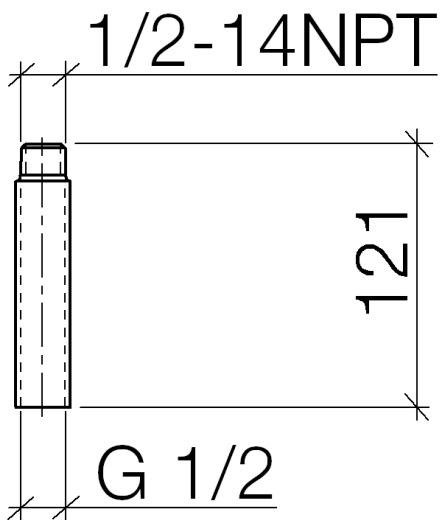

Product specifications

- Hand shower with descaling system and back flow preventer
 - 3/8" shower outlet
 - Hand shower bracket
 - Flange 2 3/8 x 2 3/8"
 - 3/8" x 1/2" x 49 1/4" shower hose with rotating hose connector
 - 1/2" wall elbow with back flow preventer
 - Total height 9 1/2"
 - Water flow rate limited to max. 2 gpm
- Internal backflow preventer.

Bathtub - Concealed rough parts
Rough-in adapter -
Article number: 35 080 970-90 0010

- 1/2" male NPT x 1/2" female straight

Dimensional drawing

All dimensions in mm / inch = mm x 0,0394

Bathtub - Concealed rough parts
Rough-in adapter -
Article number: 35 080 970-90 0010

Dimensional drawing

All dimensions in mm / inch = mm x 0,0394

Shower - Concealed rough parts
Concealed thermostat with integrated supply stops -
Article number: 35 428 970-90 0010

Flow rate chart

Shower - Concealed rough parts
 Concealed thermostat with integrated supply stops -
 Article number: 35 428 970-90 0010