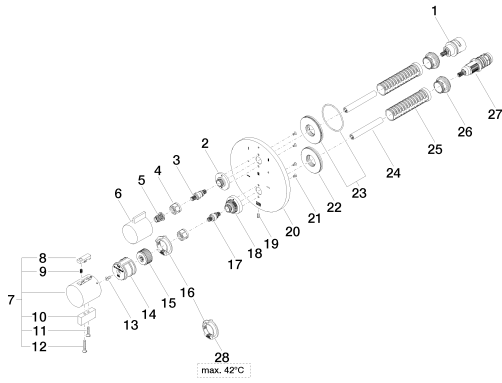

Bathtub - Concealed rough parts
Rough-in adapter -
Article number: 35 080 970-90 0010

- 1/2" male NPT x 1/2" female straight

Dimensional drawing

All dimensions in mm / inch = mm x 0,0394

Bathtub - Concealed rough parts
Rough-in adapter -
Article number: 35 080 970-90 0010

Spare parts list

Number	Item Number	Designation	Number of units
1	90 90 03 168 00 90	diverter	1
2	09 12 12 053-00	base	1
3	04 29 06 111 00-00	spindle	1
4	09 23 30 023 90	nut	2
5	09 12 12 002 90	fixing cap	1
6	09 20 67 006-00	handle	1
7	04 17 33 006 00-00	handle	1
8	09 21 33 010-00	handle	1
9	09 16 02 027 90	spring	1
10	09 20 33 006-00	handle	1
11	09 30 30 159-00	screw	1
12	09 30 30 160-00	screw	1
13	09 30 30 124 90	screw	1
14	09 12 12 052 90	base	1
15	09 12 12 054 90	base	1
16	09 28 10 152 90	regulator	1
17	04 29 06 024 00-00	spindle	1
18	09 12 12 051-00	base	1
19	09 31 11 134 90	pin	1
20	09 11 02 270-00	plate	1
21	09 30 30 157 90	screw	4
22	09 30 01 188 90	disc	1
23	90 30 01 190 00 90	disc	1
24	09 23 01 124 90	sleeve	2
25	09 18 40 077 90	sleeve	2
26	09 24 04 257 90	nut	2
27	90 15 02 012 00 90	cartridge	1
28	09 28 10 151 90	regulator	1

Dimensional drawing

All dimensions in mm / inch = mm x 0,0394

Shower - Concealed rough parts
Concealed thermostat with integrated supply stops -
Article number: 35 428 970-90 0010

Flow rate chart

Shower - Concealed rough parts
 Concealed thermostat with integrated supply stops -
 Article number: 35 428 970-90 0010

Product specifications

- Width 4 3/4"
- Height 1 3/4"
- 4 3/4" projection

Surfaces

- | | |
|-----------------|-------------|
| • chrome | 83410780-00 |
| • matt platinum | 83410780-06 |
| • platinum | 83410780-08 |
| • Cyprum | 83410780-49 |