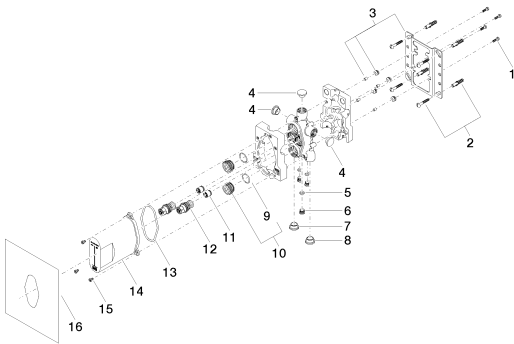

Shower - Concealed rough parts
Concealed thermostat with integrated supply stops -
Article number: 35 428 970-90 0010

Spare parts list

Number	Item Number	Designation	Number of units
1	09 30 30 171 90	screw	4
2	04 30 31 024 01 90	fixing set	2
3	04 17 20 127 00 90	holder	1
4	09 31 20 092 90	plug	3
5	09 14 10 139 90	seal	2
6	09 31 20 039 10 90	plug	2
7	09 31 20 093 90	plug	2
8	09 31 20 094 90	plug	2
9	09 14 10 112 90	seal	2
10	04 30 11 149 00 90	plug	2
11	09 23 01 040 90	back-flow preventer	2
12	04 29 05 031 01 90	insert	2
13	09 14 10 512 90	seal	1
14	04 21 02 146 00 90	cap	1
15	09 30 30 112 90	screw	3
16	04 14 03 080 00 90	gasket kit	1