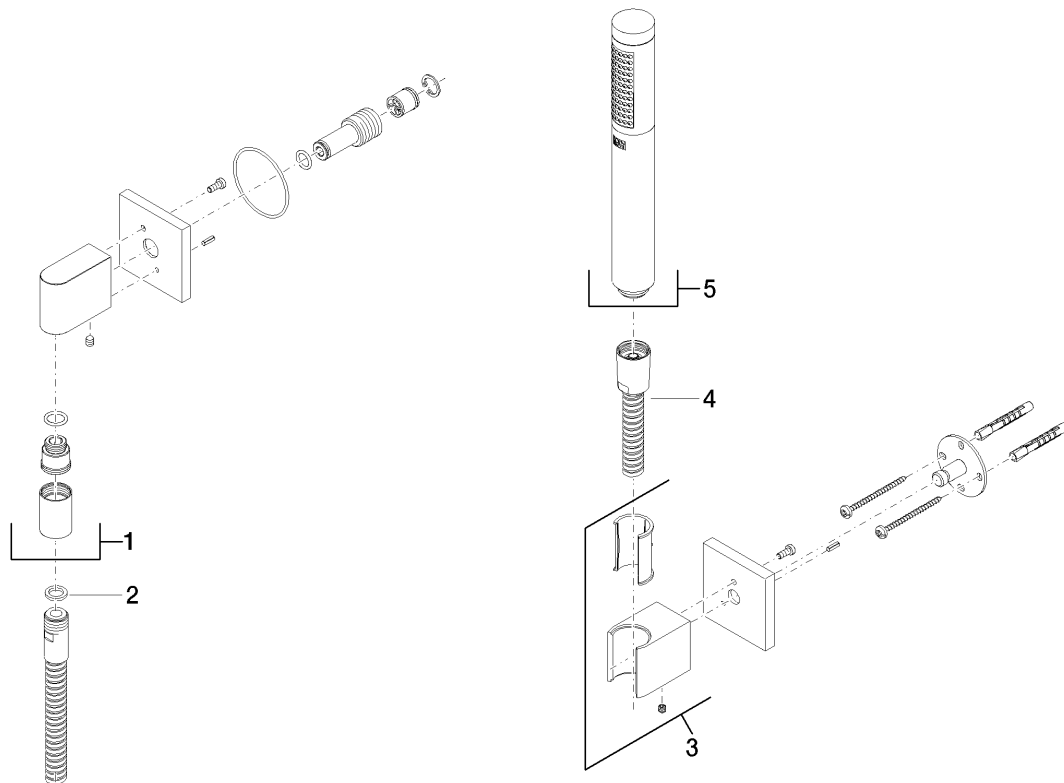

Exploded assembly drawing

Order quantity

No.	Article number	Name	Installation quantity
1	28450980ff	connection	1
2	09142002690	seal	1
3	28050980ff	holder	1
4	093002072ff	hose	1
5	28010979ff	shower	1