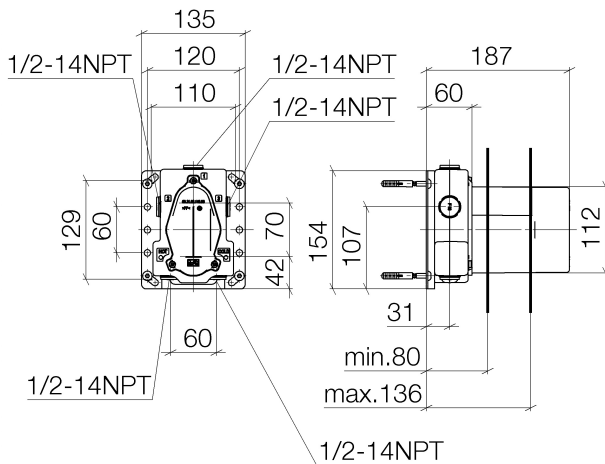

Bathtub - Concealed rough parts
Rough-in adapter -
Article number: 35 080 970-90 0010

- 1/2" male NPT x 1/2" female straight

Dimensional drawing

All dimensions in mm / inch = mm x 0,0394

Bathtub - Concealed rough parts
Rough-in adapter -
Article number: 35 080 970-90 0010

Spare parts list

Number	Item Number	Designation	Number of units
1	90 90 03 168 00 90	diverter	1
2	09 12 12 053-00	base	1
3	04 29 06 111 00-00	spindle	1
4	09 23 30 023 90	nut	2
5	09 12 12 002 90	fixing cap	1
6	09 20 67 006-00	handle	1
7	04 17 33 006 00-00	handle	1
8	09 21 33 010-00	handle	1
9	09 16 02 027 90	spring	1
10	09 20 33 006-00	handle	1
11	09 30 30 159-00	screw	1
12	09 30 30 160-00	screw	1
13	09 30 30 124 90	screw	1
14	09 12 12 052 90	base	1
15	09 12 12 054 90	base	1
16	09 28 10 152 90	regulator	1
17	04 29 06 024 00-00	spindle	1
18	09 12 12 051-00	base	1
19	09 31 11 134 90	pin	1
20	09 11 02 270-00	plate	1
21	09 30 30 157 90	screw	4
22	09 30 01 188 90	disc	1
23	90 30 01 190 00 90	disc	1
24	09 23 01 124 90	sleeve	2
25	09 18 40 077 90	sleeve	2
26	09 24 04 257 90	nut	2
27	90 15 02 012 00 90	cartridge	1
28	09 28 10 151 90	regulator	1

Dimensional drawing

All dimensions in mm / inch = mm x 0,0394

Shower - Concealed rough parts
Concealed thermostat with integrated supply stops -
Article number: 35 428 970-90 0010

Flow rate chart

Shower - Concealed rough parts
 Concealed thermostat with integrated supply stops -
 Article number: 35 428 970-90 0010

Product specifications

- Width 4 3/4"
- Height 1 3/4"
- 4 3/4" projection

Surfaces

- | | |
|-----------------|-------------|
| • chrome | 83410780-00 |
| • matt platinum | 83410780-06 |
| • platinum | 83410780-08 |
| • Cyprum | 83410780-49 |