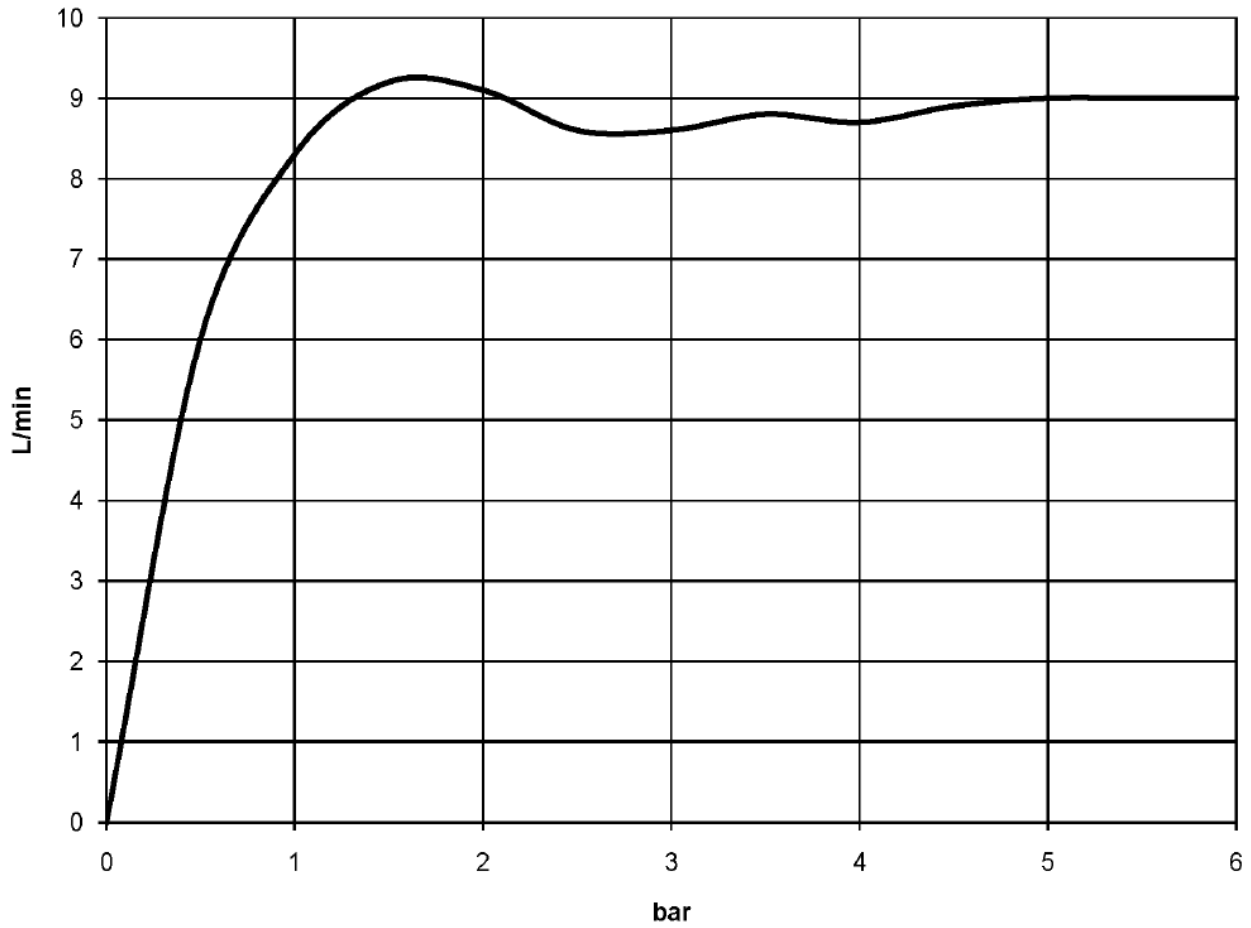

Bathtub - Concealed rough parts
Rough-in adapter -
Article number: 35 080 970-90 0010

- 1/2" male NPT x 1/2" female straight

Dimensional drawing

All dimensions in mm / inch = mm x 0,0394

Bathtub - Concealed rough parts
Rough-in adapter -
Article number: 35 080 970-90 0010