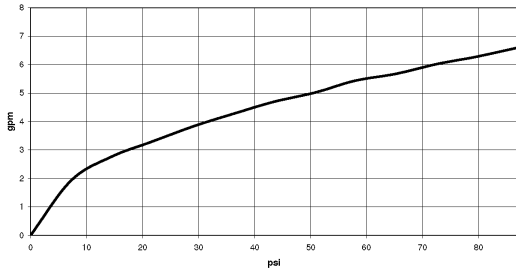

Dimensional drawing

All dimensions in mm / inch = mm x 0,0394

Shower - Concealed rough parts
Concealed thermostat with integrated supply stops -
Article number: 35 428 970-90 0010

Flow rate chart

Shower - Concealed rough parts
 Concealed thermostat with integrated supply stops -
 Article number: 35 428 970-90 0010