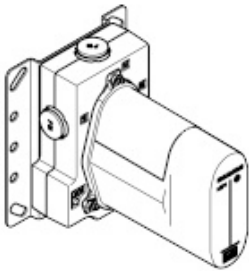

Shower - Concealed rough parts
Concealed thermostat with integrated supply stops -
Article number: 35 428 970-90 0010

- integrated stop
- lead free compliant
- 2x back flow preventer
- 2x Connection 1/2" IT (cold/warm), DN 15
- 3x outlet 1/2"
- Mud guard
- Water protection
- Noise and heat insulation
- Center to center 2-3/4"
- Wall elbow 1/2" (concealed rough parts) Also compatible with xGrid
- Only for combination with exposed trim parts 36 428 SSS-FF