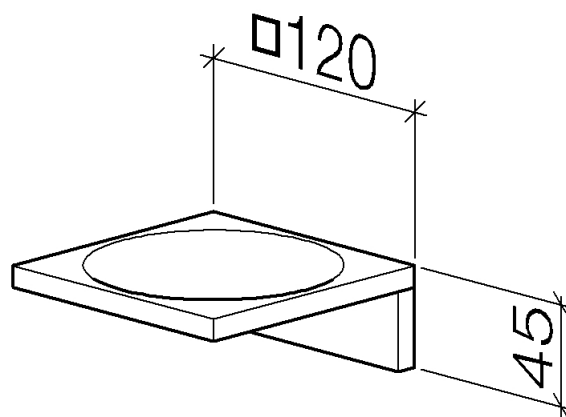

Bathtub - Concealed rough parts
Rough-in adapter -
Article number: 35 080 970-90 0010

- 1/2" male NPT x 1/2" female straight

Dimensional drawing

All dimensions in mm / inch = mm x 0,0394

Bathtub - Concealed rough parts
Rough-in adapter -
Article number: 35 080 970-90 0010

Dimensional drawing

All dimensions in mm / inch = mm x 0,0394

Shower - Concealed rough parts
Concealed thermostat with integrated supply stops -
Article number: 35 428 970-90 0010

Flow rate chart

Shower - Concealed rough parts
 Concealed thermostat with integrated supply stops -
 Article number: 35 428 970-90 0010

Product specifications

- Width 4 3/4"
- Height 1 3/4"
- 4 3/4" projection

Surfaces

- | | |
|-----------------|-------------|
| • chrome | 83410780-00 |
| • matt platinum | 83410780-06 |
| • platinum | 83410780-08 |
| • Cyprum | 83410780-49 |