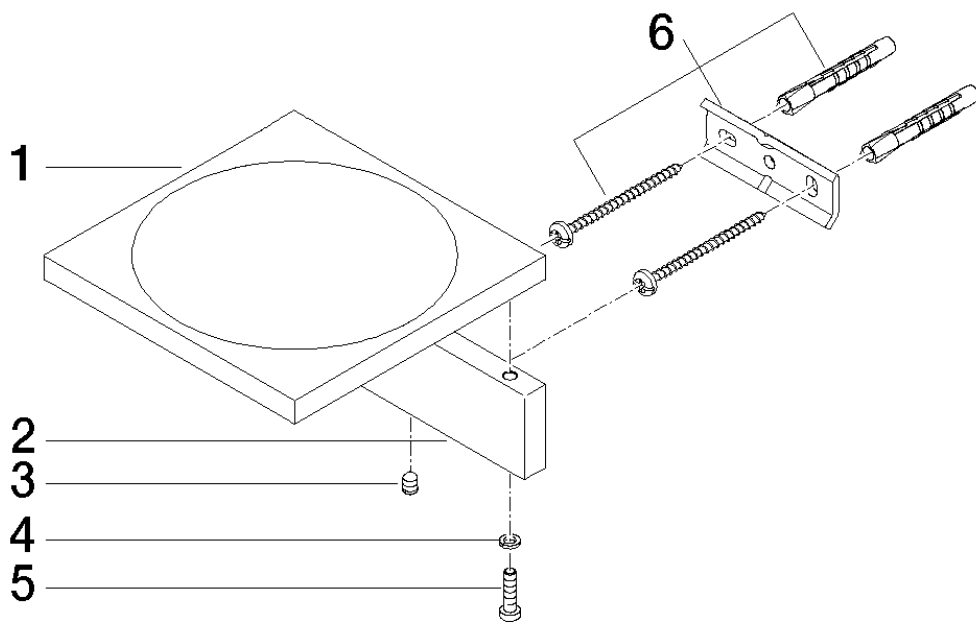

Exploded assembly drawing

Order quantity

No.	Article number	Name	Installation quantity
1	081778601ff	holder	1
2	081778507ff	holder	1
3	09311111290	pin	1
4	09301102990	disc	2
5	09303006990	screw	2
6	0517207180090	fixing set	1