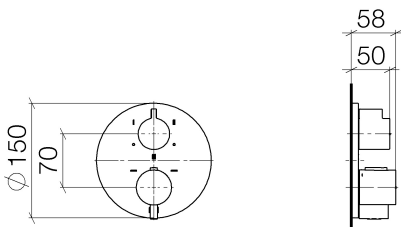

Bathtub - Concealed rough parts
Rough-in adapter -
Article number: 35 080 970-90 0010

- 1/2" male NPT x 1/2" female straight

Dimensional drawing

All dimensions in mm / inch = mm x 0,0394

Bathtub - Concealed rough parts
Rough-in adapter -
Article number: 35 080 970-90 0010

Shower - Meta

Concealed thermostat with three-way volume control - polished chrome

Article number: 36 428 970-00 0010

- Diverter with integrated volume control and integrated stops
- Cover plate Ø 5-7/8"
- Temperature control handle with safety lock at 100 °F/ 38°C
- Max. temperature can be set on the trim
- (ADA)

polished chrome

Accessory is required for this item.

Dimensional drawing

All dimensions in mm / inch = mm x 0,0394

Shower - Meta

Concealed thermostat with three-way volume control - polished chrome

Article number: 36 428 970-00 0010

Dimensional drawing

All dimensions in mm / inch = mm x 0,0394

Shower - Concealed rough parts
Concealed thermostat with integrated supply stops -
Article number: 35 428 970-90 0010

Flow rate chart

Shower - Concealed rough parts
 Concealed thermostat with integrated supply stops -
 Article number: 35 428 970-90 0010