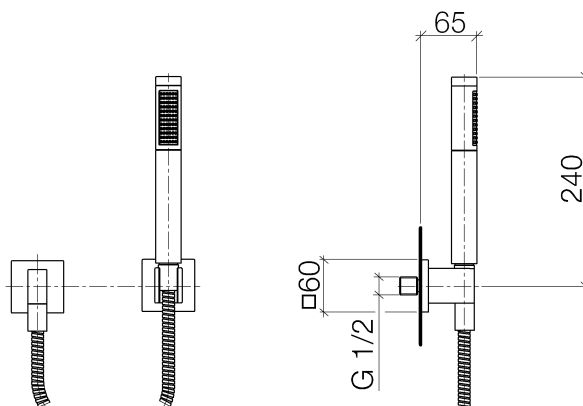

Spare parts list

Number	Item Number	Designation	Number of units
1	04 30 35 010 00 90	fixing set	4
2	04 17 09 001 00-85	casing	1
3	12 502 970 90	Flexible supply line 1/2" x 1/2" x 15-3/4" -	2
4	04 24 03 027 01 90	nipple	2
5	04 21 50 004 01 90	accessories	2
6	04 12 05 004 10 90	shower	1
7	09 30 30 155 90	screw	4
8	09 31 20 036 90	plug	4
9	04 29 03 036 00 90	insert	241
10	04 11 02 113 02-85	cover	1
11	09 24 04 112 10 90	nipple	1
12	09 23 01 042 90	insert	1
13	09 24 03 027 90	nipple	1
14	09 14 20 025 90	seal	1
15	35 104 970-90 0010	Wall mounted three-way diverter -	1

Product specifications

- Hand shower with descaling system and back flow preventer
 - 3/8" shower outlet
 - Hand shower bracket
 - Flange 2 3/8 x 2 3/8"
 - 3/8" x 1/2" x 49 1/4" shower hose with rotating hose connector
 - 1/2" wall elbow with back flow preventer
 - Total height 9 1/2"
 - Water flow rate limited to max. 2 gpm
- Internal backflow preventer.

Bathtub - Concealed rough parts
Rough-in adapter -
Article number: 35 080 970-90 0010

- 1/2" male NPT x 1/2" female straight

Dimensional drawing

All dimensions in mm / inch = mm x 0,0394

Bathtub - Concealed rough parts
Rough-in adapter -
Article number: 35 080 970-90 0010

Dimensional drawing

All dimensions in mm / inch = mm x 0,0394

Shower - Concealed rough parts
Concealed thermostat with integrated supply stops -
Article number: 35 428 970-90 0010

Flow rate chart

Shower - Concealed rough parts
 Concealed thermostat with integrated supply stops -
 Article number: 35 428 970-90 0010