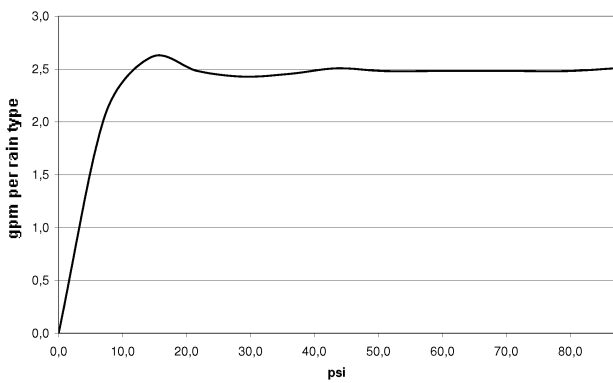

Technical data:

- Max Flow rate for each rain function: 2.5 gpm
- minimum working pressure = 29 Psi
- maximum working pressure = 58 Psi
- Weight: 27 lbs

Technical data:

Plumbing:

- Water softening device recommended
- For choosing the drainage, taking into consideration the output of items in the shower, the specific demand needs to be assessed.
- Supply line (hot/cold): 2 x 3/4"

polished stainless steel

Discontinued items available to order until 31.12.9999

All dimensions in mm / inch = mm x 0,0394

Shower - CL.1

BIG RAIN Rain panel for flush ceiling installation manual control - polished stainless steel

Article number: 41 401 979-85 0010

Flow rate chart

Shower - CL.1

BIG RAIN Rain panel for flush ceiling installation manual control - polished stainless steel

Article number: 41 401 979-85 0010

Other surface finishes