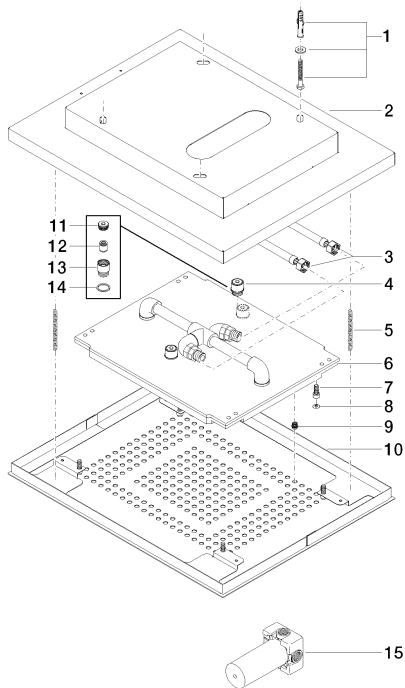

Technical data:

- Max Flow rate for each rain function: 2.5 gpm
- minimum working pressure = 29 Psi
- maximum working pressure = 58 Psi
- Weight: 27 lbs

Technical data:

Plumbing:

- Water softening device recommended
- For choosing the drainage, taking into consideration the output of items in the shower, the specific demand needs to be assessed.
- Supply line (hot/cold): 2 x 3/4"

Article number: 41 401 979-85 0010

Flow rate chart

Shower - CL.1

BIG RAIN Rain panel for flush ceiling installation manual control - polished stainless steel

Article number: 41 401 979-85 0010

Other surface finishes

Spare parts list

Number	Item Number	Designation	Number of units
1	04 30 35 010 00 90	fixing set	4
2	04 17 09 001 00-85	casing	1
3	12 502 970 90	Flexible supply line 1/2" x 1/2" x 15-3/4" -	2
4	04 24 03 027 01 90	nipple	2
5	04 21 50 004 01 90	accessories	2
6	04 12 05 004 10 90	shower	1
7	09 30 30 155 90	screw	4
8	09 31 20 036 90	plug	4
9	04 29 03 036 00 90	insert	241
10	04 11 02 113 02-85	cover	1
11	09 24 04 112 10 90	nipple	1
12	09 23 01 042 90	insert	1
13	09 24 03 027 90	nipple	1
14	09 14 20 025 90	seal	1
15	35 104 970-90 0010	Wall mounted three-way diverter -	1

Bathtub - Concealed rough parts
Rough-in adapter -
Article number: 35 080 970-90 0010

- 1/2" male NPT x 1/2" female straight

Dimensional drawing

All dimensions in mm / inch = mm x 0,0394

Bathtub - Concealed rough parts
Rough-in adapter -
Article number: 35 080 970-90 0010